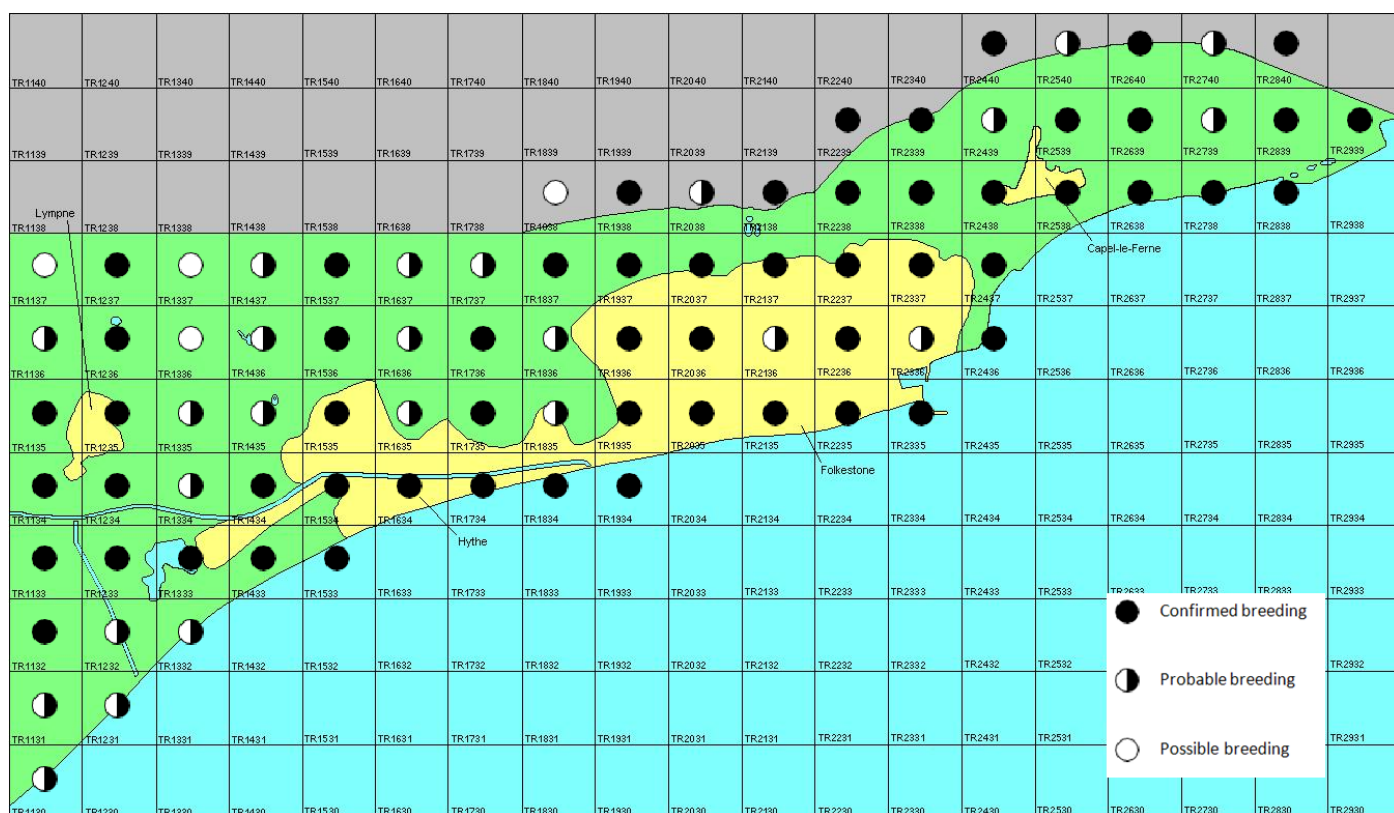

# Blackbird

*Turdus merula*

Category A

Breeding resident, winter visitor and passage migrant.

A common and widespread breeding species in Kent, which is also a passage migrant and winter visitor.

The full species account will follow but the breeding and wintering distribution maps based on the 2007 – 2012 BTO / KOS atlas are provided below.

Blackbird at West Hythe (Brian Harper)

The distribution of breeding records recorded in the BTO/KOS Atlas (2007 – 2012) is shown in figure 1.

Figure 1: Breeding distribution of Blackbird at Folkestone and Hythe by 1km square

The distribution of winter records recorded in the BTO/KOS Atlas (2007 – 2012) is shown in figure 2.

Figure 2: Wintering distribution of Blackbird at Folkestone and Hythe by 1km square