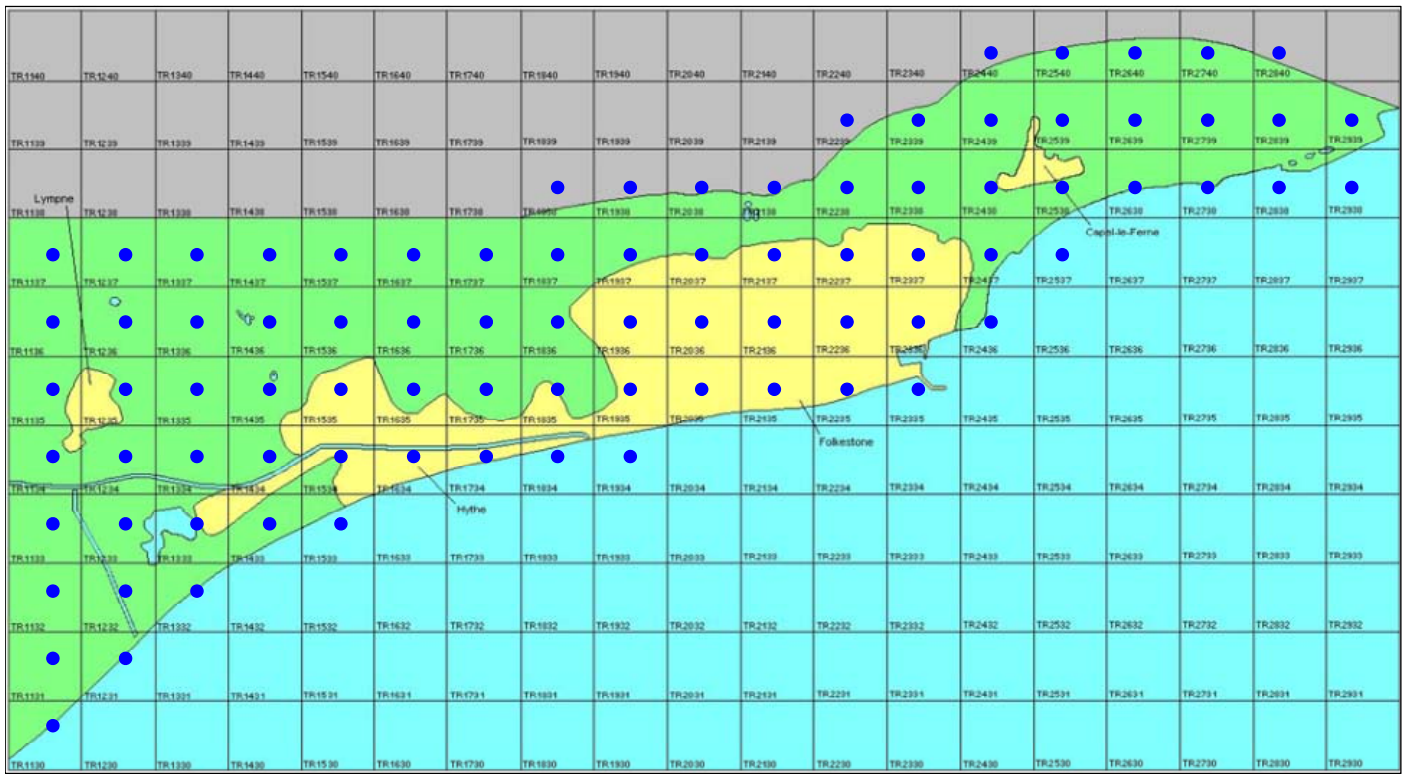

# Blackbird

*Turdus merula*

Category A

Breeding resident, winter visitor and passage migrant.

A common and widespread breeding species in Kent, which is also a passage migrant and winter visitor.

The full species account will follow but the breeding and wintering distribution maps based on the 2007 – 2012 BTO / KOS atlas are provided below.

Blackbird at West Hythe (Brian Harper)

The distribution of breeding records recorded in the BTO/KOS Atlas (2007 – 2012) is shown in figure 1.

Figure 1: Breeding distribution of Blackbird at Folkestone and Hythe by 1km square

The distribution of winter records recorded in the BTO/KOS Atlas (2007 – 2012) is shown in figure 2.

Figure 2: Wintering distribution of Blackbird at Folkestone and Hythe by 1km square