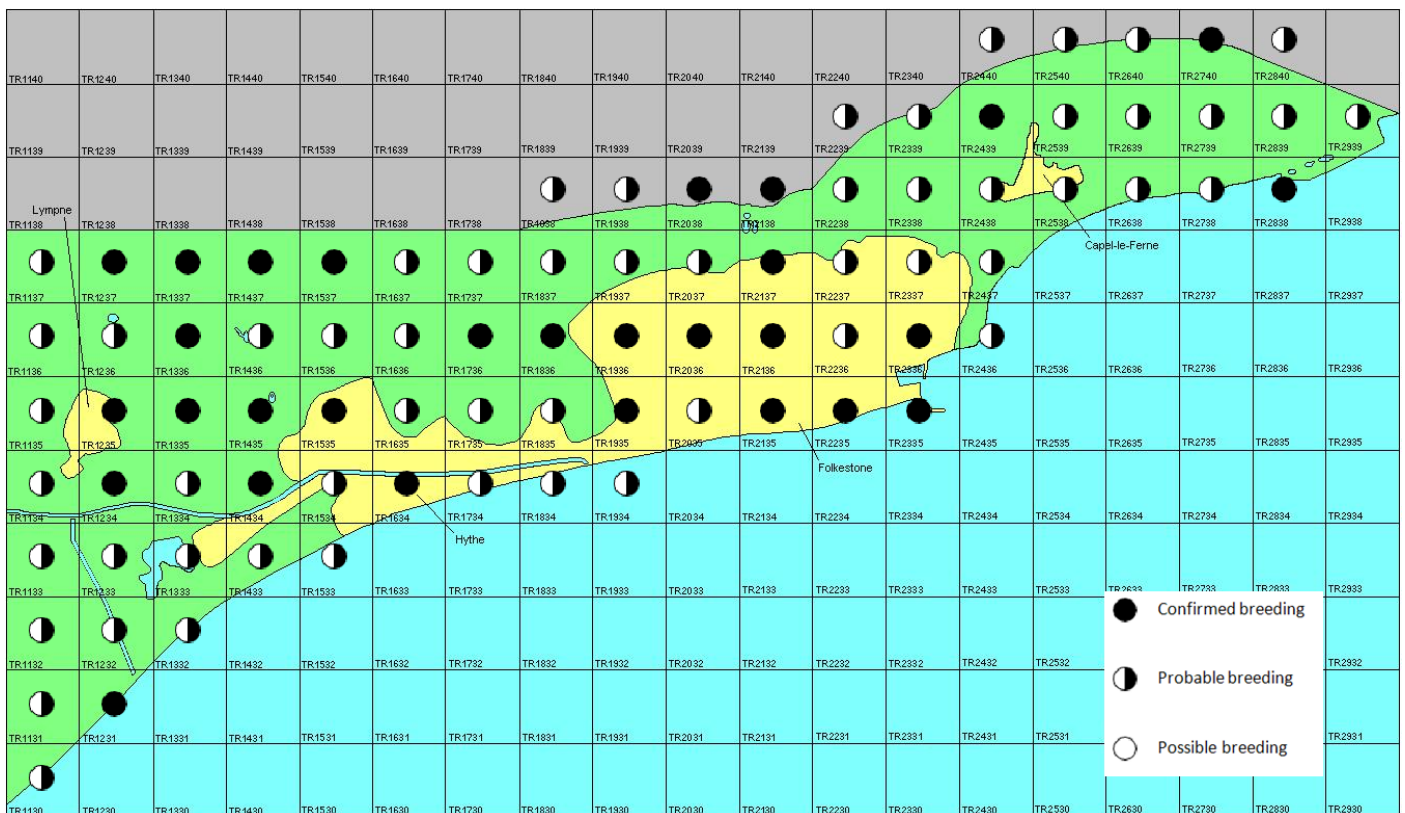

Wren

Troglodytes troglodytes

Category A

Breeding resident and passage migrant

An abundant resident in Kent, which is also a passage migrant in small numbers.

The full species account will follow but the breeding and wintering distribution maps based on the 2007 – 2012 BTO / KOS atlas are provided below.

Wren at Seabrook (Brian Harper)

The distribution of breeding records recorded in the BTO/KOS Atlas (2007 – 2012) is shown in figure 1.

Figure 1: Breeding distribution of Wren at Folkestone and Hythe by 1km square

The distribution of winter records recorded in the BTO/KOS Atlas (2007 – 2012) is shown in figure 2.

Figure 2: Wintering distribution of Wren at Folkestone and Hythe by 1km square