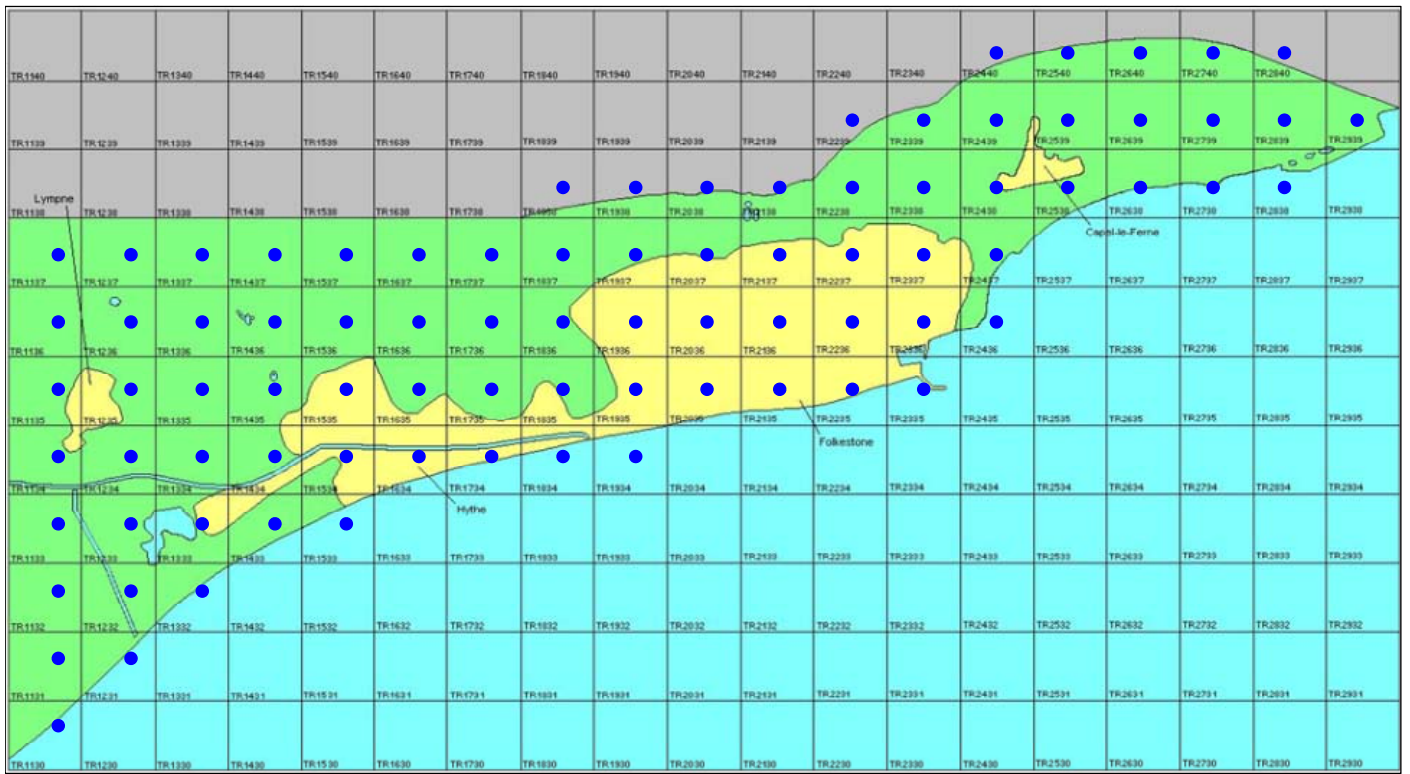

Wren

Troglodytes troglodytes

Category A

Breeding resident and passage migrant

An abundant resident in Kent, which is also a passage migrant in small numbers.

The full species account will follow but the breeding and wintering distribution maps based on the 2007 – 2012 BTO / KOS atlas are provided below.

Wren at Seabrook (Brian Harper)

The distribution of breeding records recorded in the BTO/KOS Atlas (2007 – 2012) is shown in figure 1.

Figure 1: Breeding distribution of Wren at Folkestone and Hythe by 1km square

The distribution of winter records recorded in the BTO/KOS Atlas (2007 – 2012) is shown in figure 2.

Figure 2: Wintering distribution of Wren at Folkestone and Hythe by 1km square