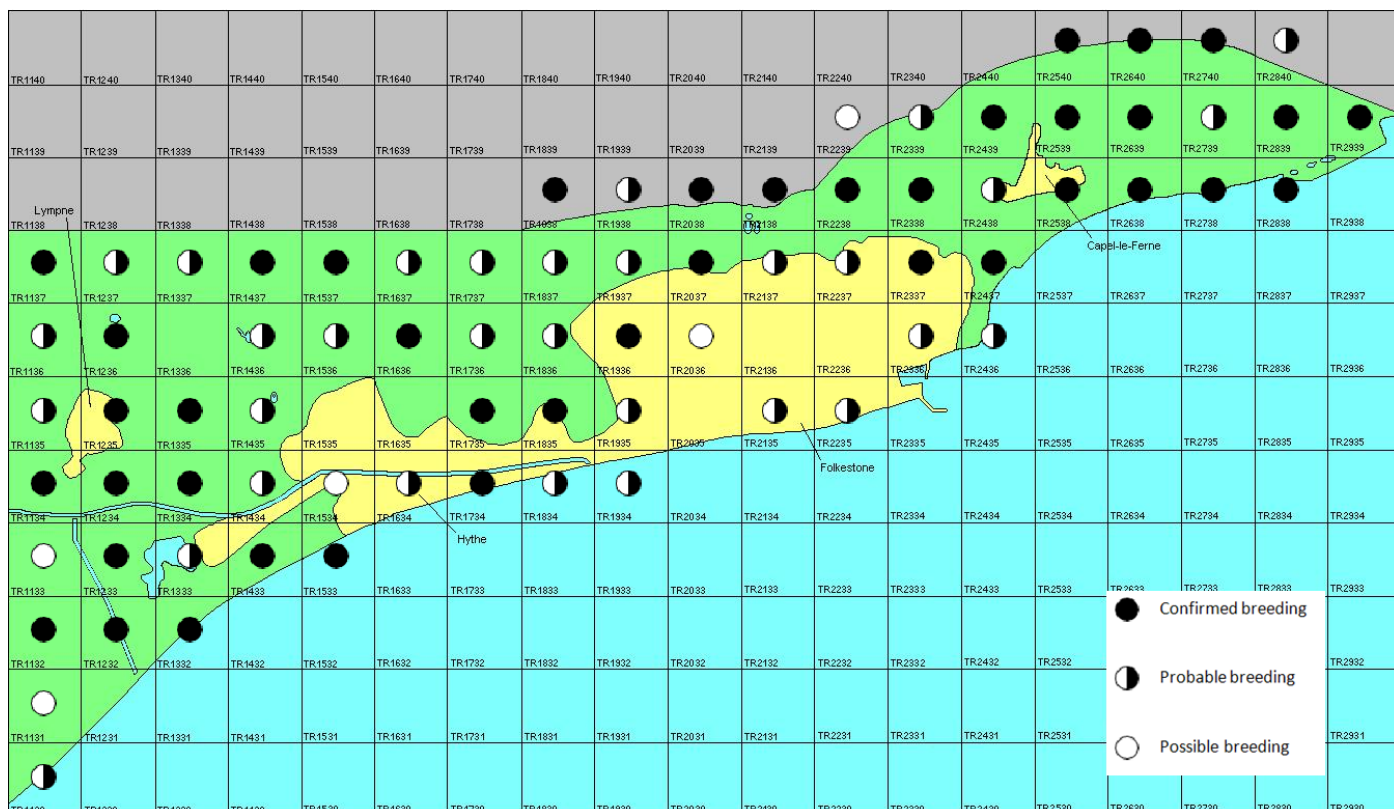

Common Whitethroat

Sylvia communis

Category A

Breeding summer visitor and passage migrant

A widespread and increasing summer visitor and passage migrant in Kent.

The full species account will follow but the breeding and wintering distribution maps based on the 2007 – 2012 BTO / KOS atlas are provided below.

Common Whitethroat at Pond Hill Road (Brian Harper)

The distribution of breeding records recorded in the BTO/KOS Atlas (2007 – 2012) is shown in figure 1.

Figure 1: Breeding distribution of Common Whitethroat at Folkestone and Hythe by 1km square