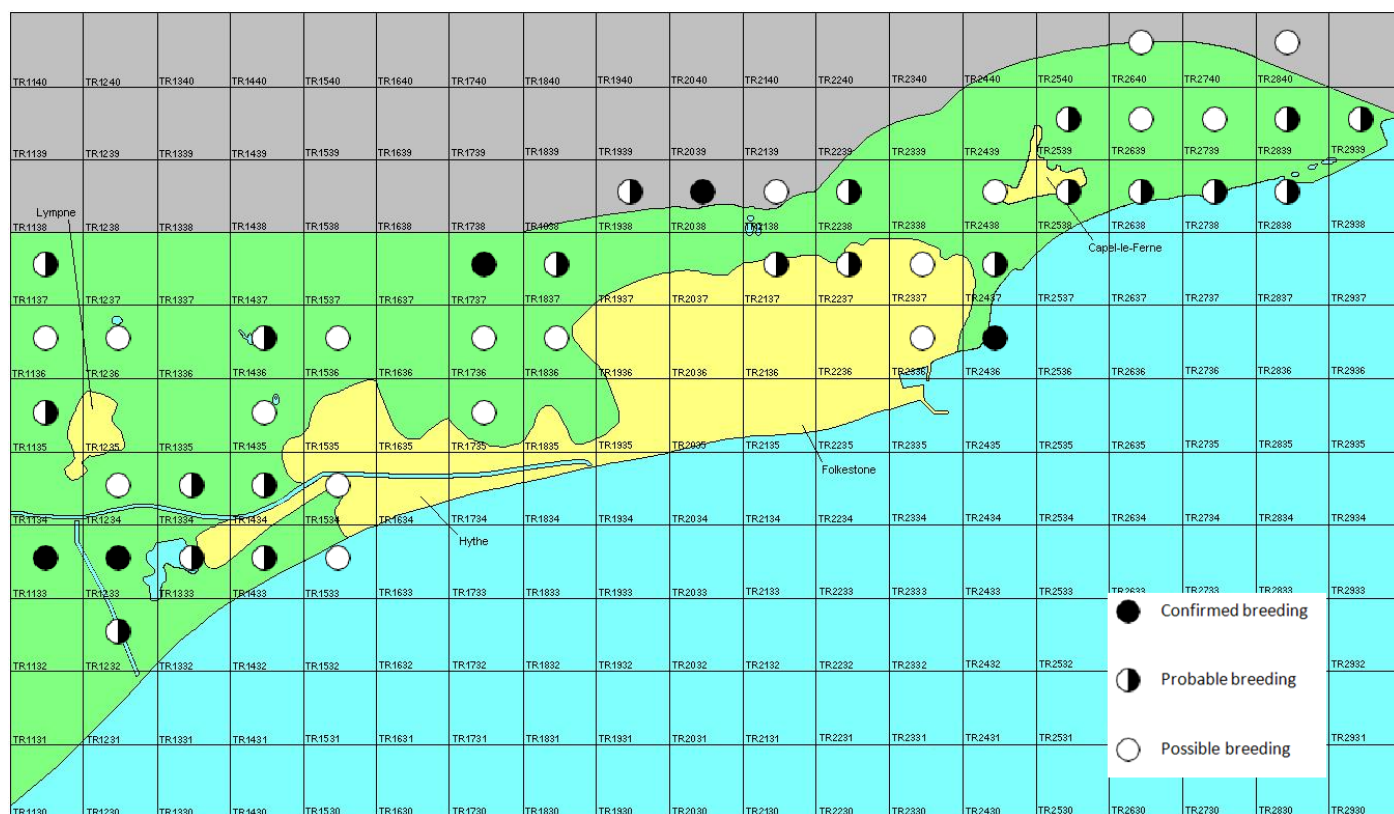

Lesser Whitethroat

Sylvia curruca

Category A

Breeding summer visitor and passage migrant

A widespread and locally common summer visitor and passage migrant in Kent.

The full species account will follow but the breeding and wintering distribution maps based on the 2007 – 2012 BTO / KOS atlas are provided below.

Lesser Whitethroat at Botolph's Bridge (Brian Harper)

The distribution of breeding records recorded in the BTO/KOS Atlas (2007 – 2012) is shown in figure 1.

Figure 1: Breeding distribution of Lesser Whitethroat at Folkestone and Hythe by 1km square