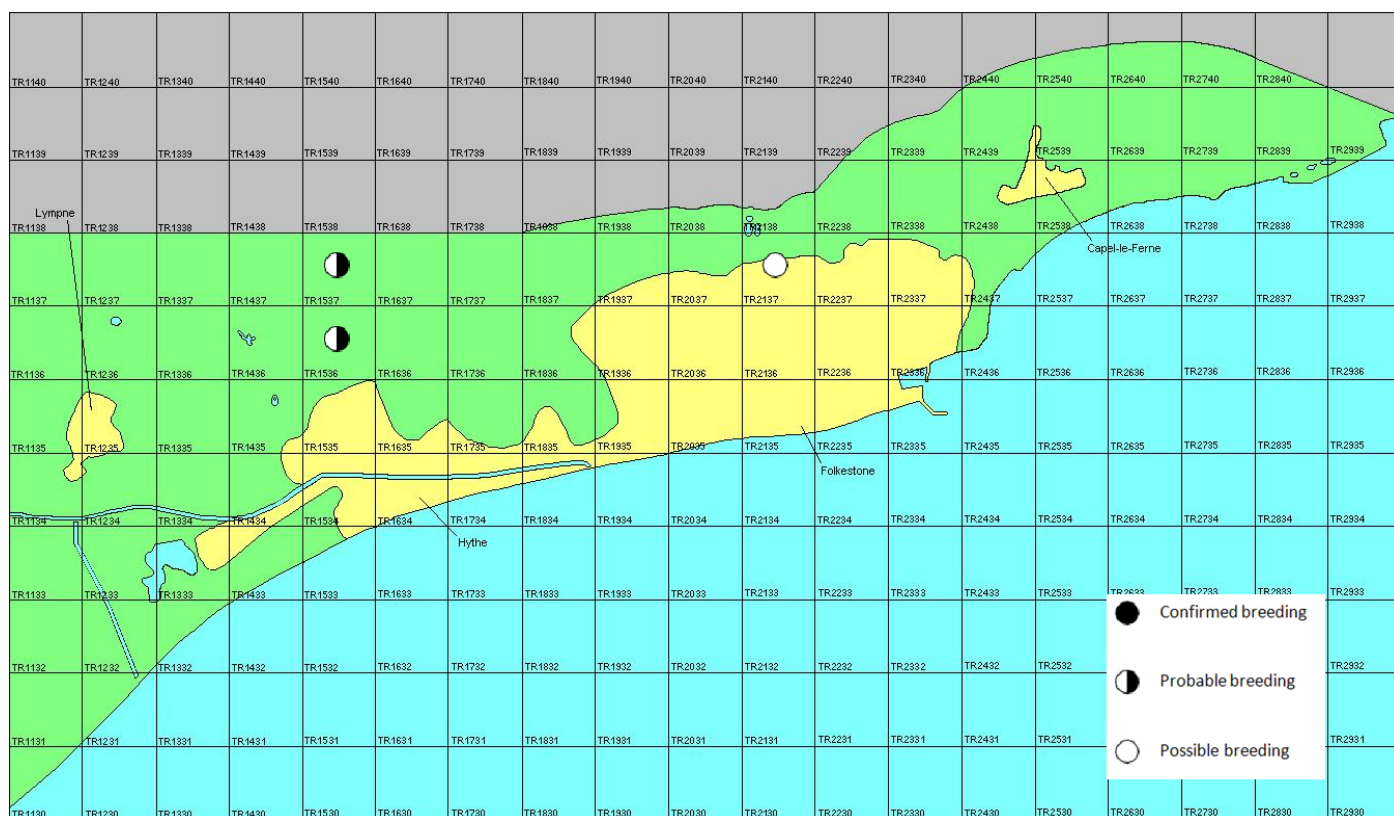

Garden Warbler

Sylvia borin

Category A

Breeding summer visitor and passage migrant

A widespread summer visitor and passage migrant in Kent.

The full species account will follow but the breeding and wintering distribution maps based on the 2007 – 2012 BTO / KOS atlas are provided below.

Garden Warbler at Heane Wood (Brian Harper)

The distribution of breeding records recorded in the BTO/KOS Atlas (2007 – 2012) is shown in figure 1.

Figure 1: Breeding distribution of Garden Warbler at Folkestone and Hythe by 1km square