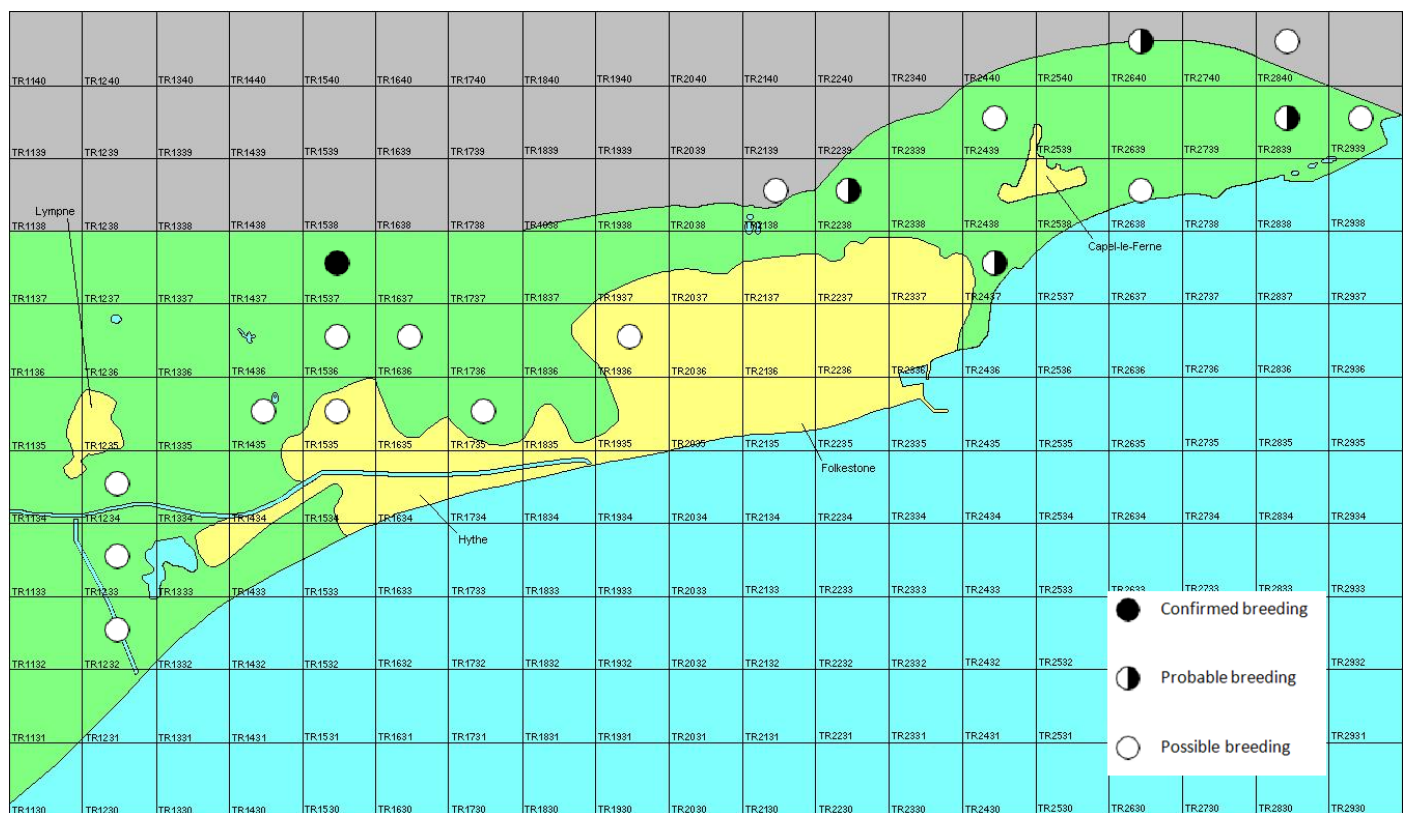

# Willow Warbler

*Phylloscopus trochilus*

Category A

Breeding summer visitor and passage migrant

A widespread but declining breeding summer visitor in Kent, which is also a passage migrant.

The full species account will follow but the breeding and wintering distribution maps based on the 2007 – 2012 BTO / KOS atlas are provided below.

Willow Warbler at Botolph's Bridge (Brian Harper)

The distribution of breeding records recorded in the BTO/KOS Atlas (2007 – 2012) is shown in figure 1.

Figure 1: Breeding distribution of Willow Warbler at Folkestone and Hythe by 1km square