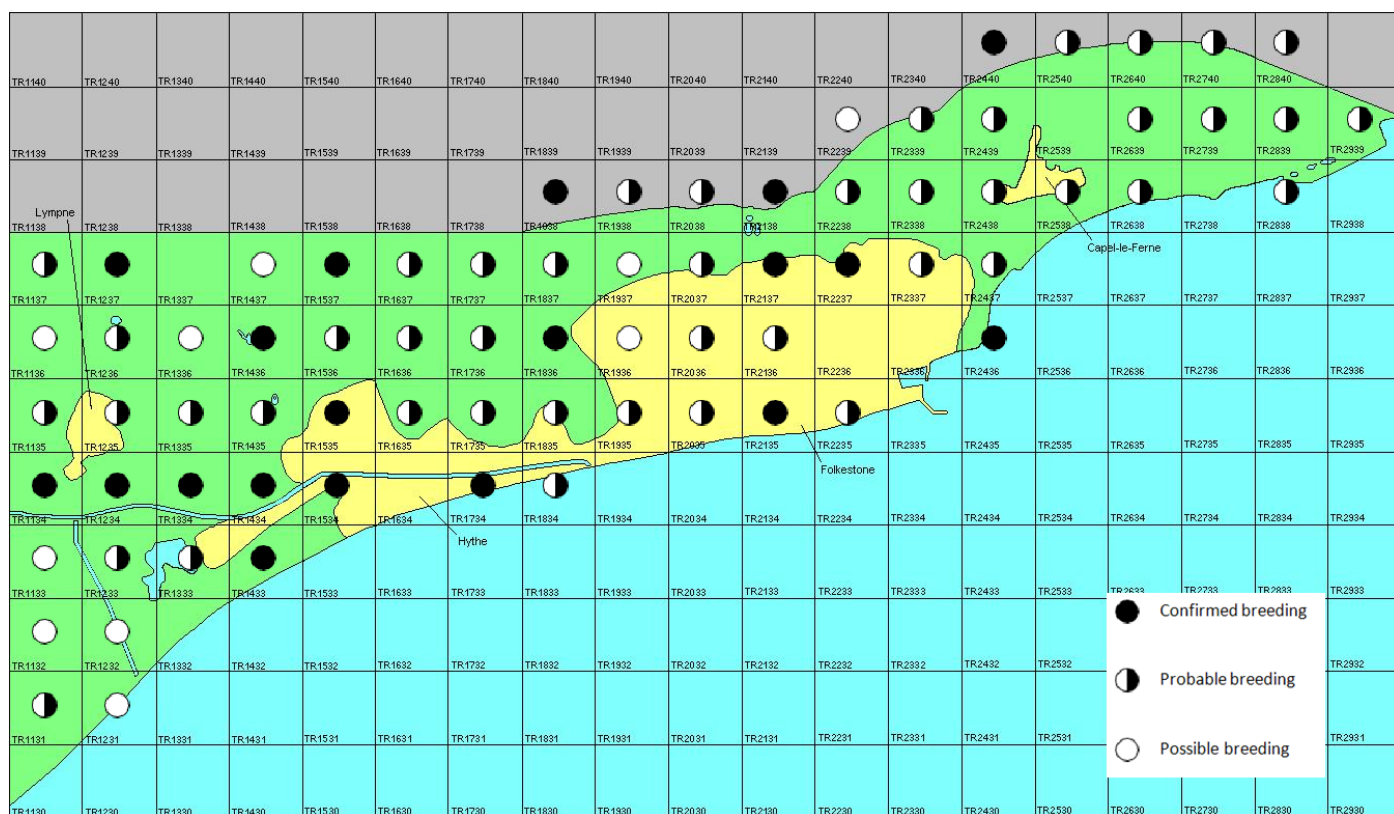

Chiffchaff

Phylloscopus collybita

Category A

Breeding summer visitor and passage migrant, with small numbers wintering

A widespread summer visitor and passage migrant in Kent, which has an increasing wintering population.

The full species account will follow but the breeding and wintering distribution maps based on the 2007 – 2012 BTO / KOS atlas are provided below.

Chiffchaff at Botolph's Bridge (Brian Harper)

The distribution of breeding records recorded in the BTO/KOS Atlas (2007 – 2012) is shown in figure 1.

Figure 1: Breeding distribution of Chiffchaff at Folkestone and Hythe by 1km square

The distribution of winter records recorded in the BTO/KOS Atlas (2007 – 2012) is shown in figure 2.

Figure 2: Wintering distribution of Chiffchaff at Folkestone and Hythe by 1km square