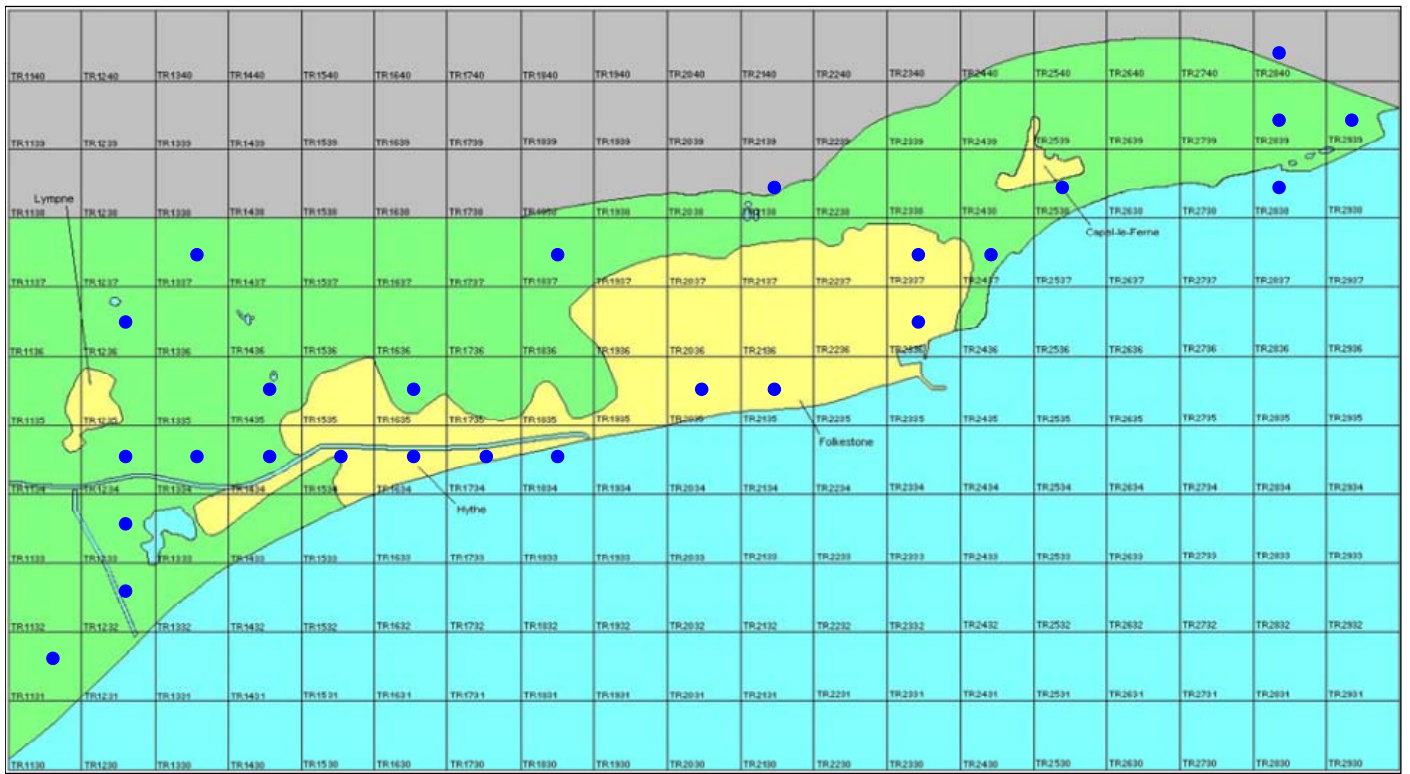

Chiffchaff

Phylloscopus collybita

Category A

Breeding summer visitor and passage migrant, with small numbers wintering

A widespread summer visitor and passage migrant in Kent, which has an increasing wintering population.

The full species account will follow but the breeding and wintering distribution maps based on the 2007 – 2012 BTO / KOS atlas are provided below.

Chiffchaff at Botolph's Bridge (Brian Harper)

The distribution of breeding records recorded in the BTO/KOS Atlas (2007 – 2012) is shown in figure 1.

Figure 1: Breeding distribution of Chiffchaff at Folkestone and Hythe by 1km square

The distribution of winter records recorded in the BTO/KOS Atlas (2007 – 2012) is shown in figure 2.

Figure 2: Wintering distribution of Chiffchaff at Folkestone and Hythe by 1km square