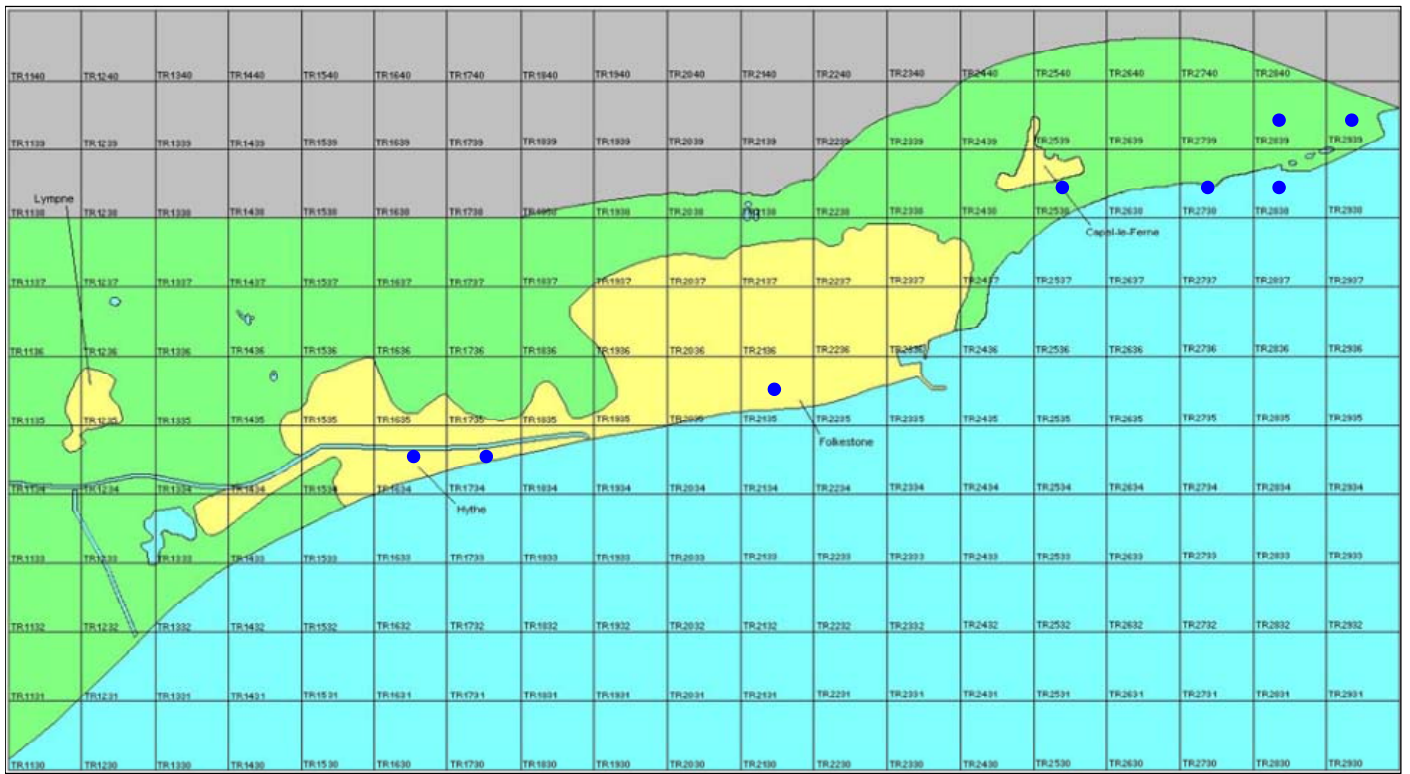

House Martin

Delichon urbicum

Category A

Breeding summer visitor and passage migrant

A widespread summer visitor and passage migrant in Kent, which occasionally occurs in large numbers in the autumn.

The full species account will follow but the breeding and wintering distribution maps based on the 2007 – 2012 BTO / KOS atlas are provided below.

House Martin at Nickoll's Quarry (Brian Harper)

The distribution of breeding records recorded in the BTO/KOS Atlas (2007 – 2012) is shown in figure 1.

Figure 1: Breeding distribution of House Martin at Folkestone and Hythe by 1km square

The distribution of winter records recorded in the BTO/KOS Atlas (2007 – 2012) is shown in figure 2.

Figure 2: Wintering distribution of House Martin at Folkestone and Hythe by 1km square