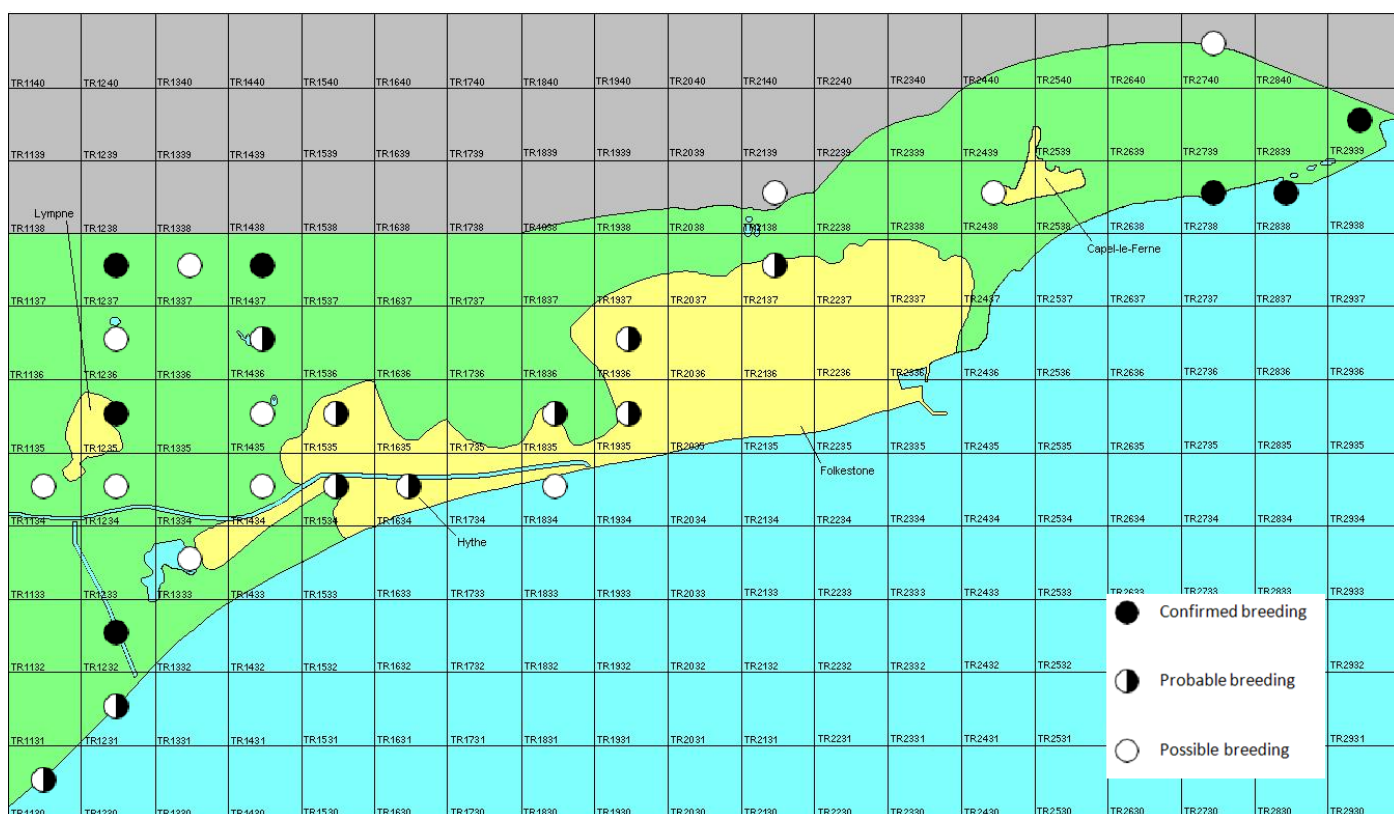

House Martin

Delichon urbicum

Category A

Breeding summer visitor and passage migrant

A widespread summer visitor and passage migrant in Kent, which occasionally occurs in large numbers in the autumn.

The full species account will follow but the breeding and wintering distribution maps based on the 2007 – 2012 BTO / KOS atlas are provided below.

House Martin at Nickoll's Quarry (Brian Harper)

The distribution of breeding records recorded in the BTO/KOS Atlas (2007 – 2012) is shown in figure 1.

Figure 1: Breeding distribution of House Martin at Folkestone and Hythe by 1km square

The distribution of winter records recorded in the BTO/KOS Atlas (2007 – 2012) is shown in figure 2.

Figure 2: Wintering distribution of House Martin at Folkestone and Hythe by 1km square