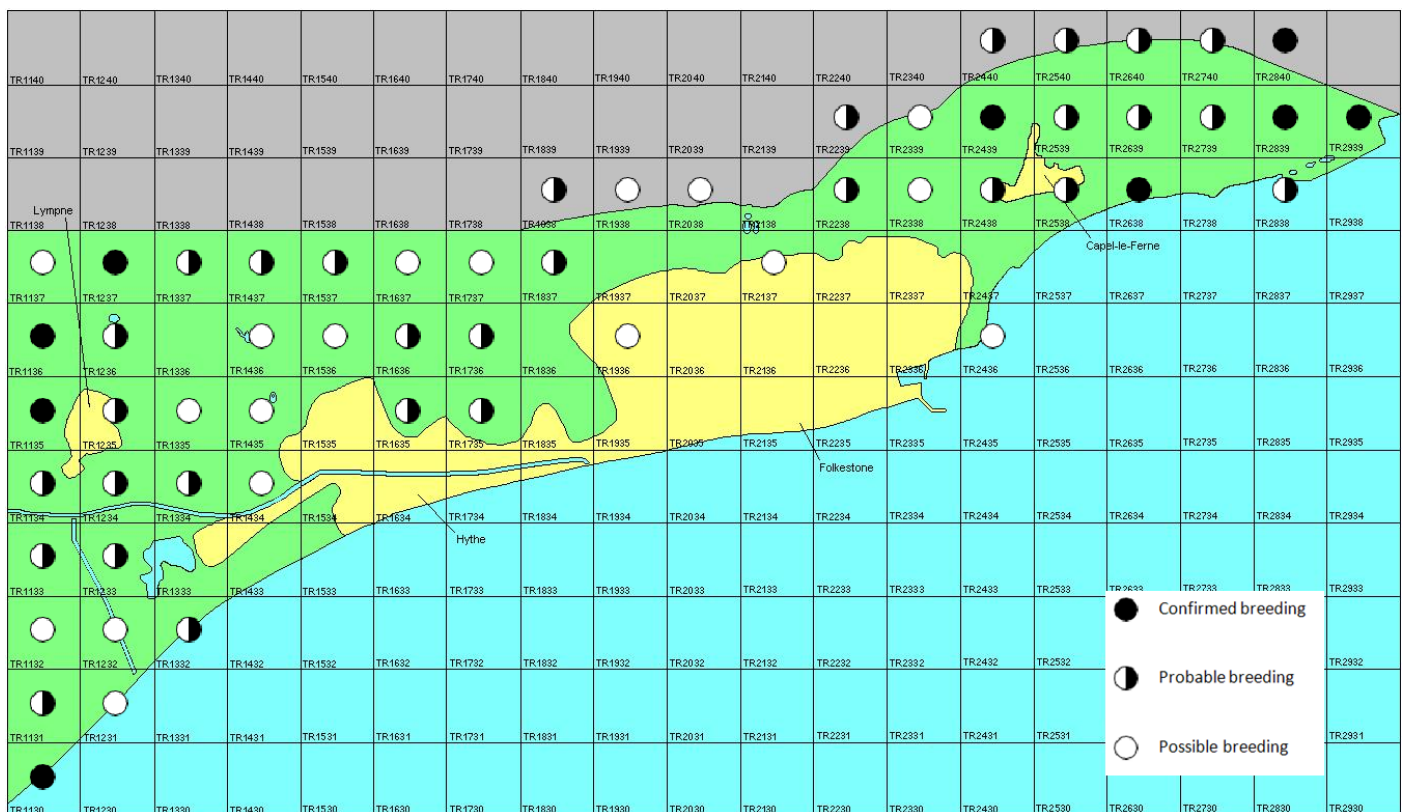

# Swallow

*Hirundo rustica*

Category A

Breeding summer visitor and passage migrant

A common widespread summer visitor and passage migrant in Kent.

The full species account will follow but the breeding and wintering distribution maps based on the 2007 – 2012 BTO / KOS atlas are provided below.

Swallow at Saltwood Castle(Brian Harper)

The distribution of breeding records recorded in the BTO/KOS Atlas (2007 – 2012) is shown in figure 1.

Figure 1: Breeding distribution of Swallow at Folkestone and Hythe by 1km square

The distribution of winter records recorded in the BTO/KOS Atlas (2007 – 2012) is shown in figure 2.

Figure 2: Wintering distribution of Swallow at Folkestone and Hythe by 1km square