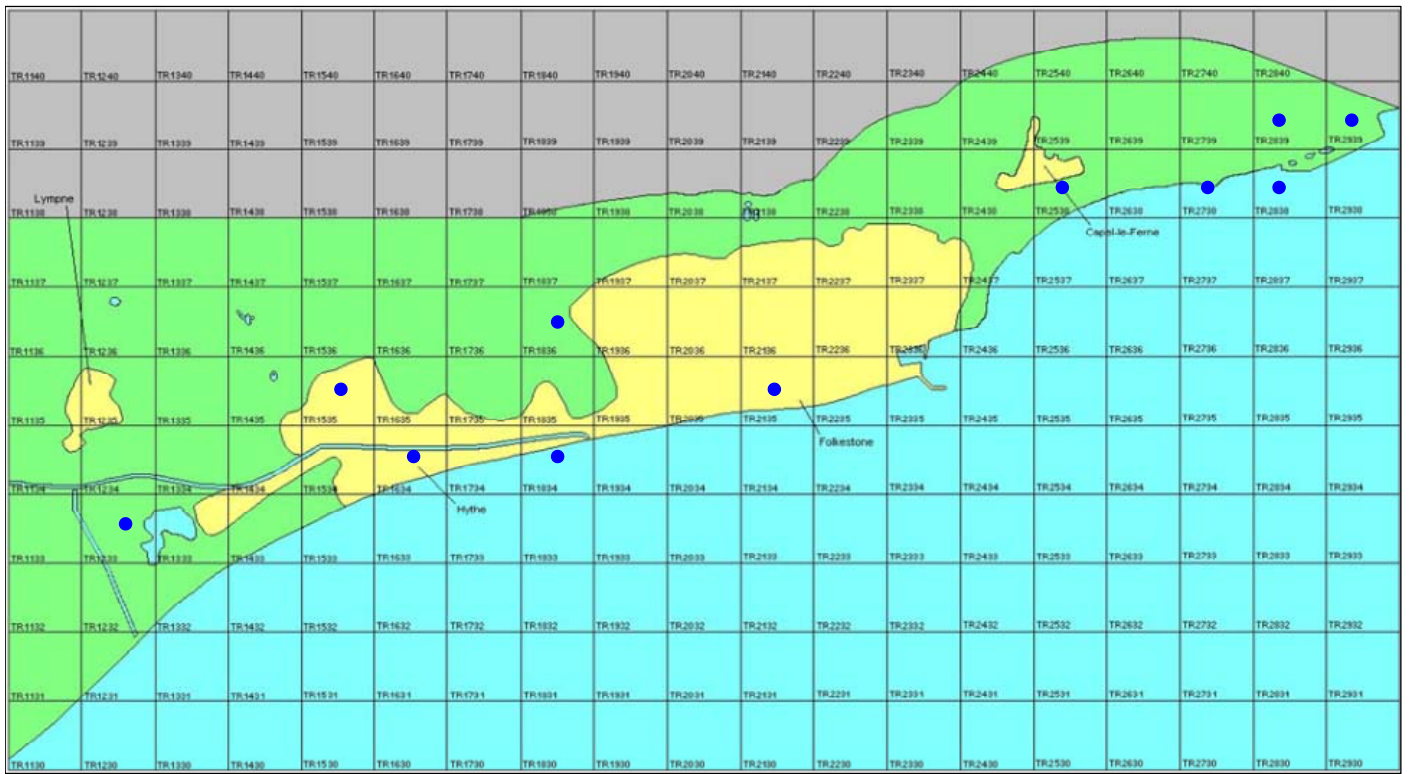

# Swallow

*Hirundo rustica*

Category A

Breeding summer visitor and passage migrant

A common widespread summer visitor and passage migrant in Kent.

The full species account will follow but the breeding and wintering distribution maps based on the 2007 – 2012 BTO / KOS atlas are provided below.

Swallow at Saltwood Castle(Brian Harper)

The distribution of breeding records recorded in the BTO/KOS Atlas (2007 – 2012) is shown in figure 1.

Figure 1: Breeding distribution of Swallow at Folkestone and Hythe by 1km square

The distribution of winter records recorded in the BTO/KOS Atlas (2007 – 2012) is shown in figure 2.

Figure 2: Wintering distribution of Swallow at Folkestone and Hythe by 1km square