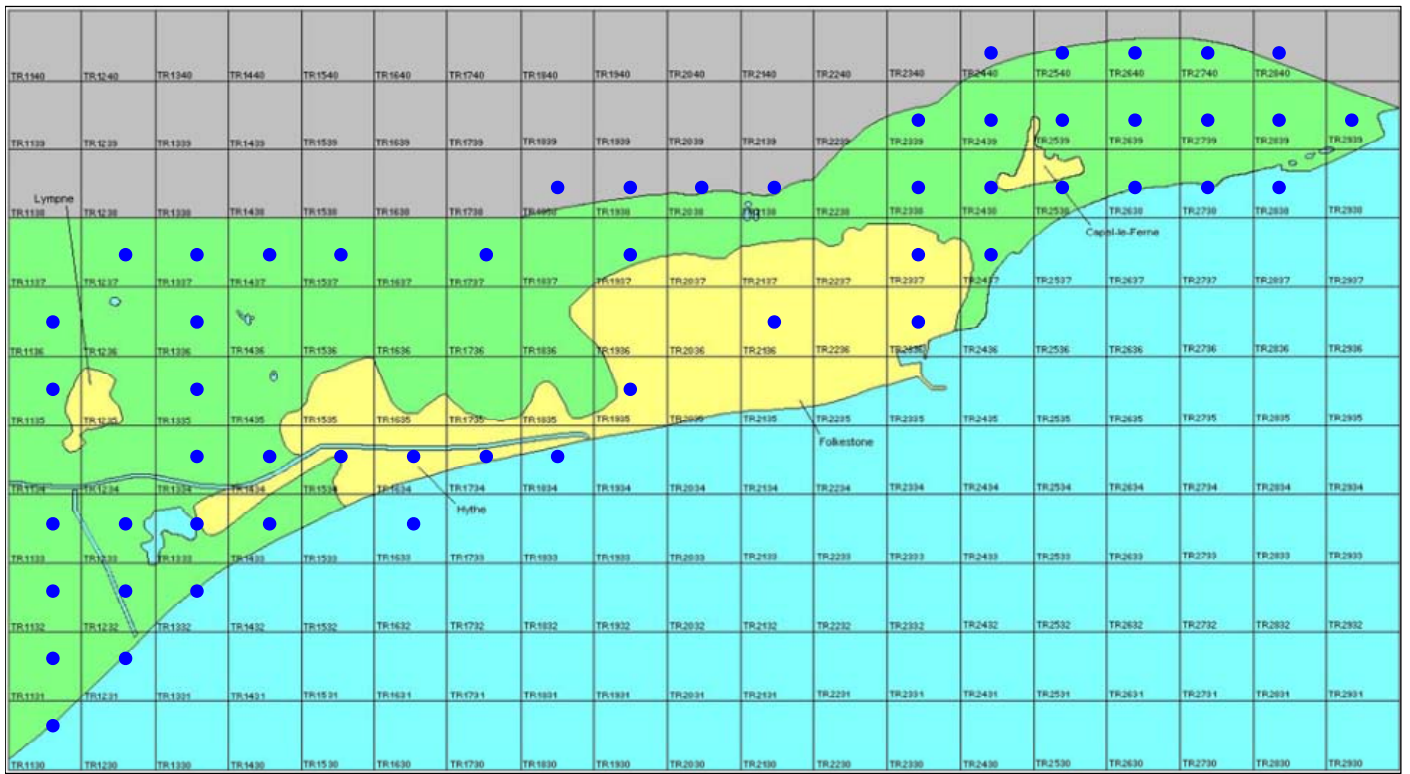

The full species account will follow but the breeding and wintering distribution maps based on the 2007 – 2012 BTO / KOS atlas are provided below.

Sky Lark at Samphire Hoe (Phil Smith)

The distribution of breeding records recorded in the BTO/KOS Atlas (2007 – 2012) is shown in figure 1.

Figure 1: Breeding distribution of Sky Lark at Folkestone and Hythe by 1km square

The distribution of winter records recorded in the BTO/KOS Atlas (2007 – 2012) is shown in figure 2.

Figure 2: Wintering distribution of Sky Lark at Folkestone and Hythe by 1km square