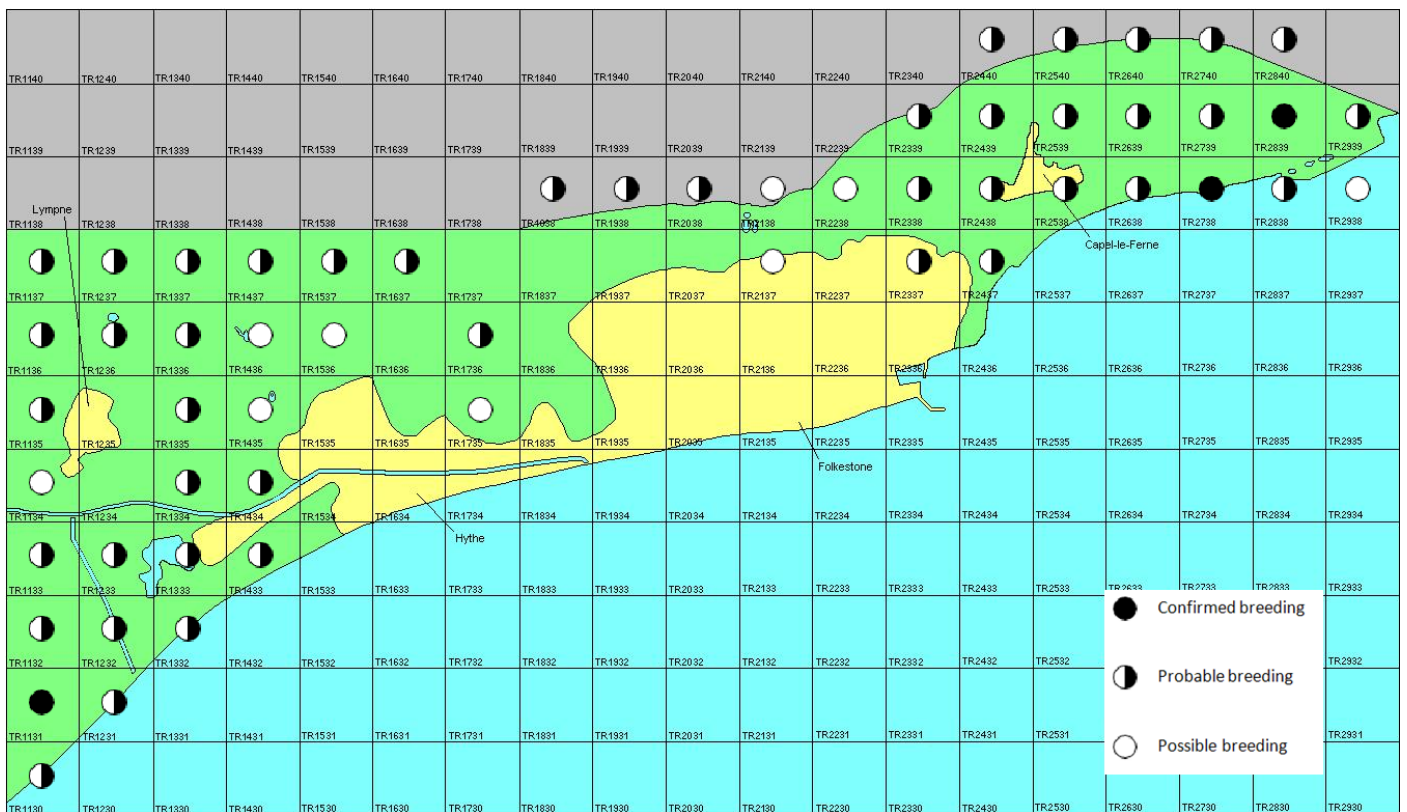

Sky Lark

Alauda arvensis

Category A

Breeding resident, winter visitor and passage migrant

A widespread, common but declining resident species in Kent, which is also a common passage migrant and winter visitor.

The full species account will follow but the breeding and wintering distribution maps based on the 2007 – 2012 BTO / KOS atlas are provided below.

Sky Lark at Samphire Hoe (Phil Smith)

The distribution of breeding records recorded in the BTO/KOS Atlas (2007 – 2012) is shown in figure 1.

Figure 1: Breeding distribution of Sky Lark at Folkestone and Hythe by 1km square

The distribution of winter records recorded in the BTO/KOS Atlas (2007 – 2012) is shown in figure 2.

Figure 2: Wintering distribution of Sky Lark at Folkestone and Hythe by 1km square