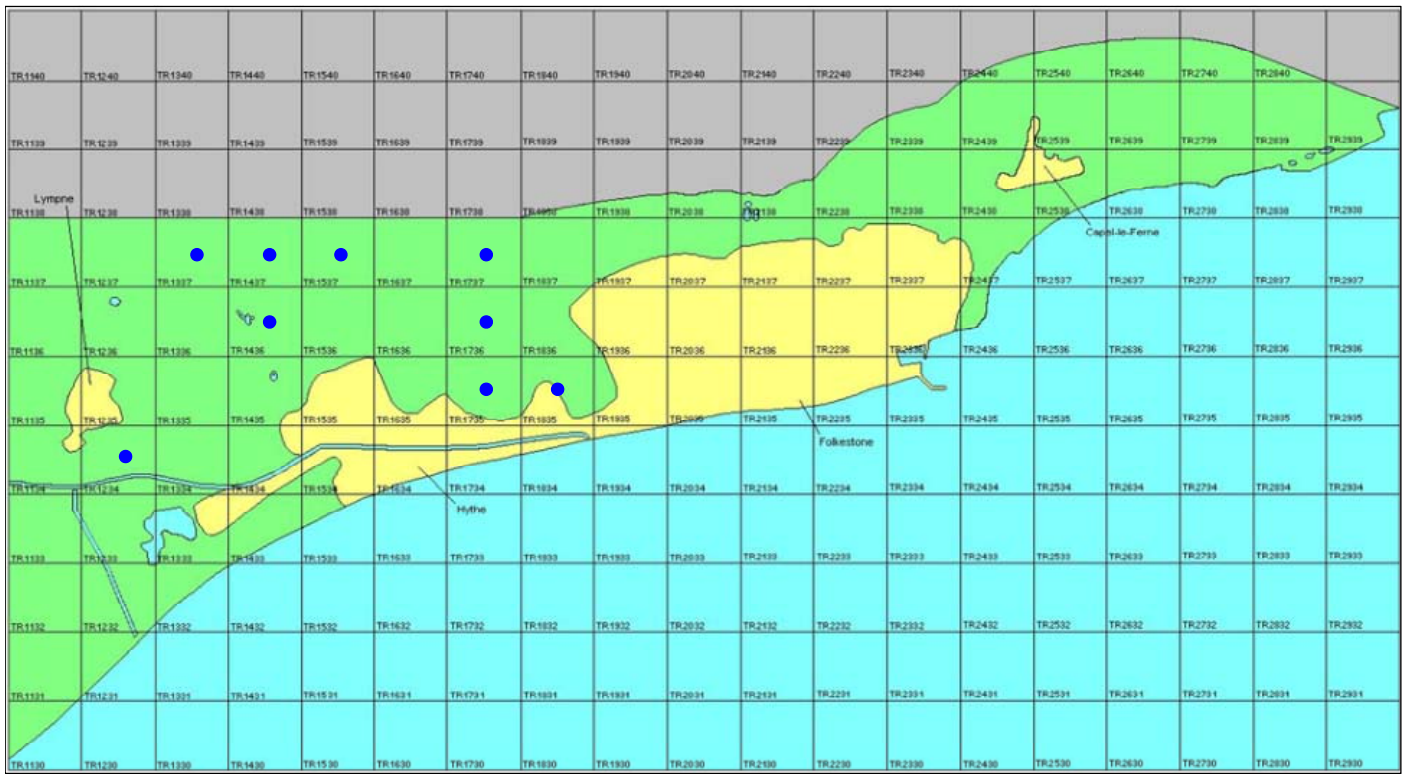

Marsh Tit

Poecile palustris

Category A

Breeding resident

A thinly distributed resident in Kent, which is apparently declining.

The full species account will follow but the breeding and wintering distribution maps based on the 2007 – 2012 BTO / KOS atlas are provided below.

The distribution of winter records recorded in the BTO/KOS Atlas (2007 – 2012) is shown in figure 2.

Figure 2: Wintering distribution of Marsh Tit at Folkestone and Hythe by 1km square