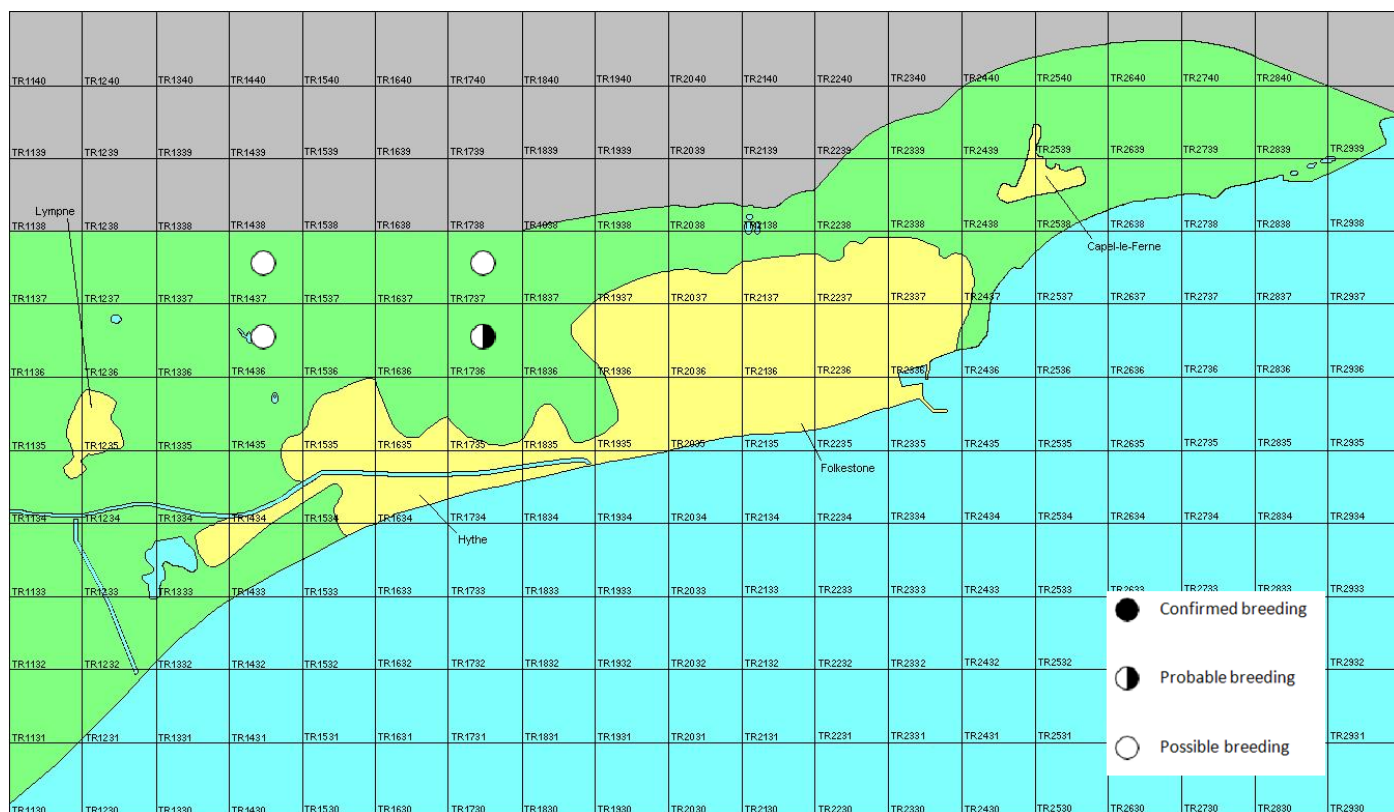

Marsh Tit

Poecile palustris

Category A

Breeding resident

A thinly distributed resident in Kent, which is apparently declining.

The full species account will follow but the breeding and wintering distribution maps based on the 2007 – 2012 BTO / KOS atlas are provided below.

Marsh Tit at West Hythe (Brian Harper)

The distribution of breeding records recorded in the BTO/KOS Atlas (2007 – 2012) is shown in figure 1.

Figure 1: Breeding distribution of Marsh Tit at Folkestone and Hythe by 1km square

The distribution of winter records recorded in the BTO/KOS Atlas (2007 – 2012) is shown in figure 2.

Figure 2: Wintering distribution of Marsh Tit at Folkestone and Hythe by 1km square