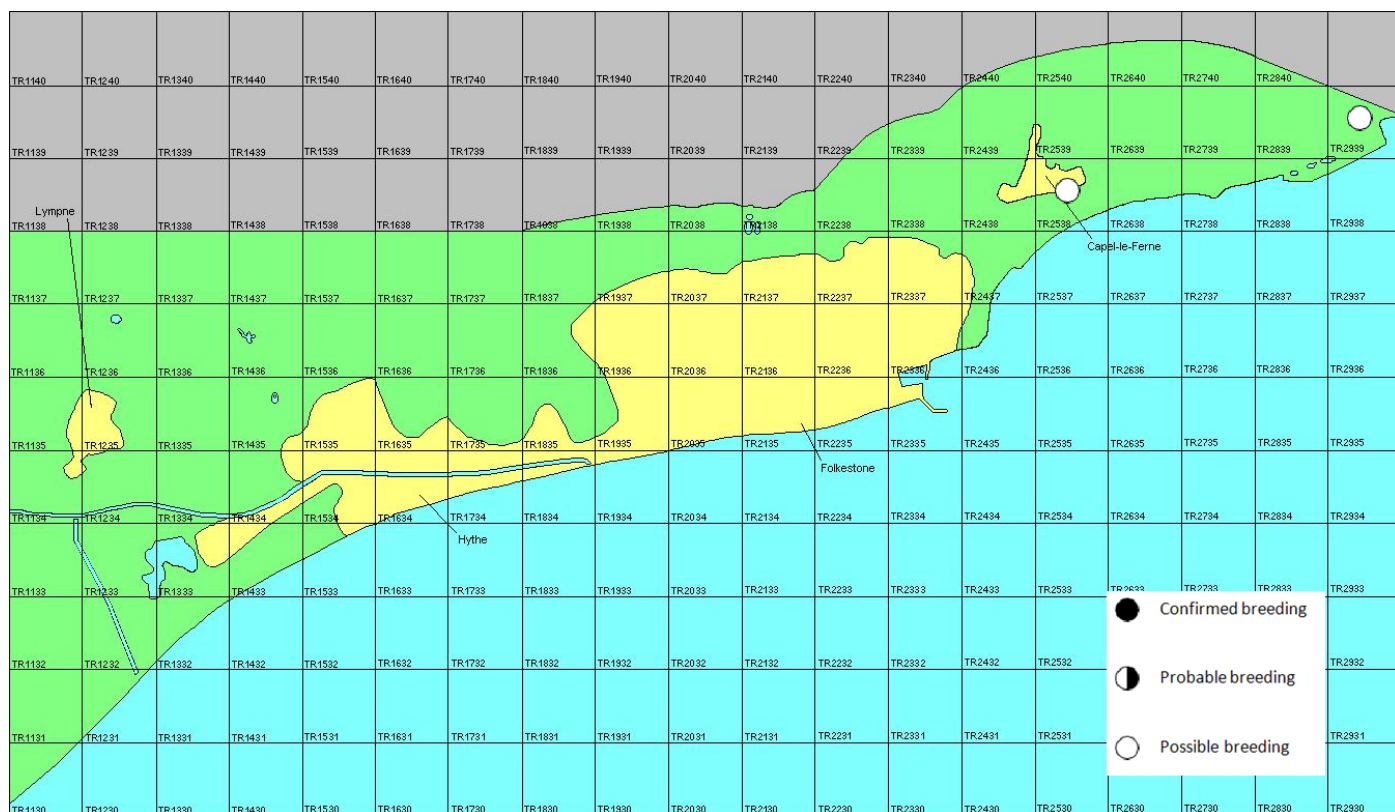

Raven

Corvus corax

Category A

Formerly a vagrant, now a regular non-breeding visitor at any time of year

Once a rare visitor to Kent, but now occurring more frequently and has recently started breeding.

The full species account will follow but the breeding and wintering distribution maps based on the 2007 – 2012 BTO / KOS atlas are provided below.

Raven at Samphire Hoe (Phil Smith)

The distribution of breeding records recorded in the BTO/KOS Atlas (2007 – 2012) is shown in figure 1.

Figure 1: Breeding distribution of Raven at Folkestone and Hythe by 1km square

The distribution of winter records recorded in the BTO/KOS Atlas (2007 – 2012) is shown in figure 2.

Figure 2: Wintering distribution of Raven at Folkestone and Hythe by 1km square