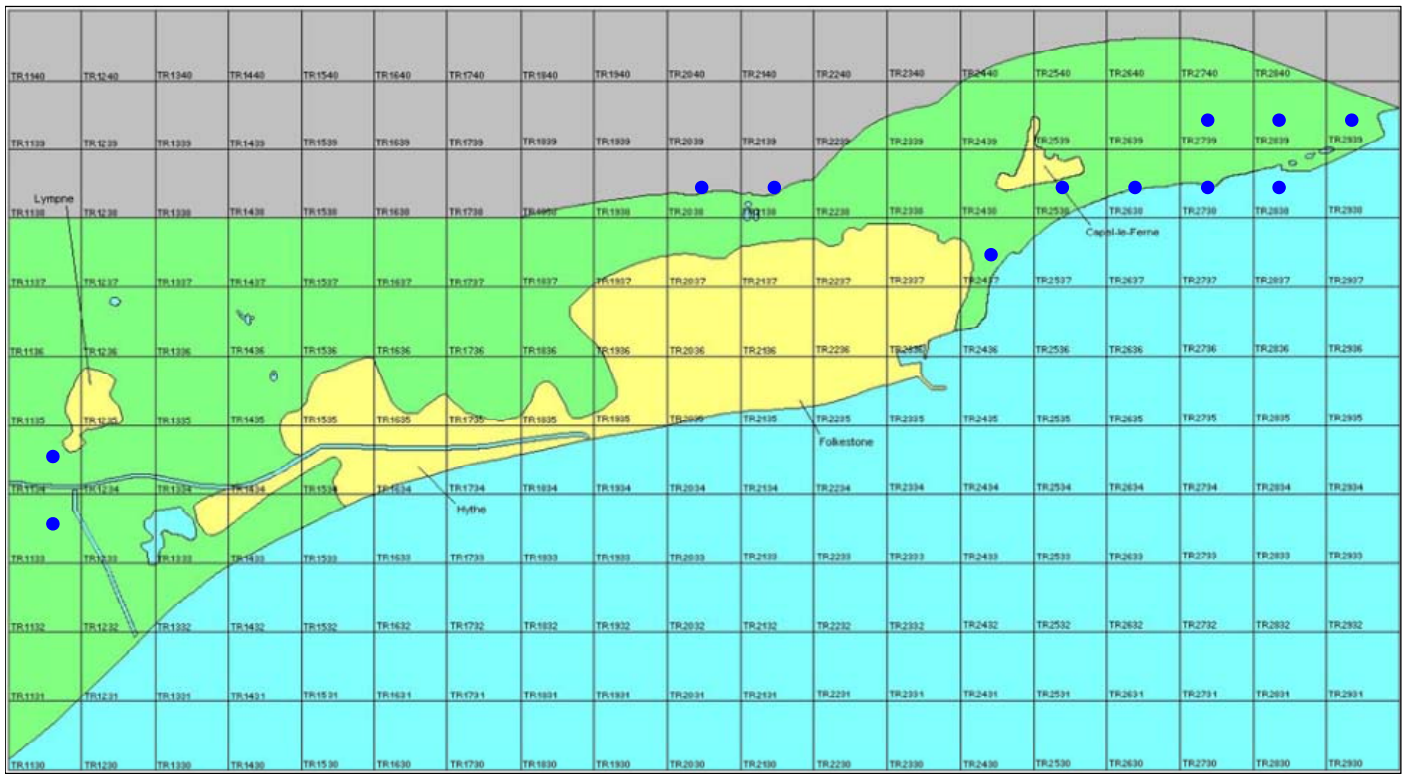

Raven

Corvus corax

Category A

Formerly a vagrant, now a regular non-breeding visitor at any time of year

Once a rare visitor to Kent, but now occurring more frequently and has recently started breeding.

The full species account will follow but the breeding and wintering distribution maps based on the 2007 – 2012 BTO / KOS atlas are provided below.

Raven at Samphire Hoe (Phil Smith)

The distribution of breeding records recorded in the BTO/KOS Atlas (2007 – 2012) is shown in figure 1.

Figure 1: Breeding distribution of Raven at Folkestone and Hythe by 1km square

The distribution of winter records recorded in the BTO/KOS Atlas (2007 – 2012) is shown in figure 2.

Figure 2: Wintering distribution of Raven at Folkestone and Hythe by 1km square