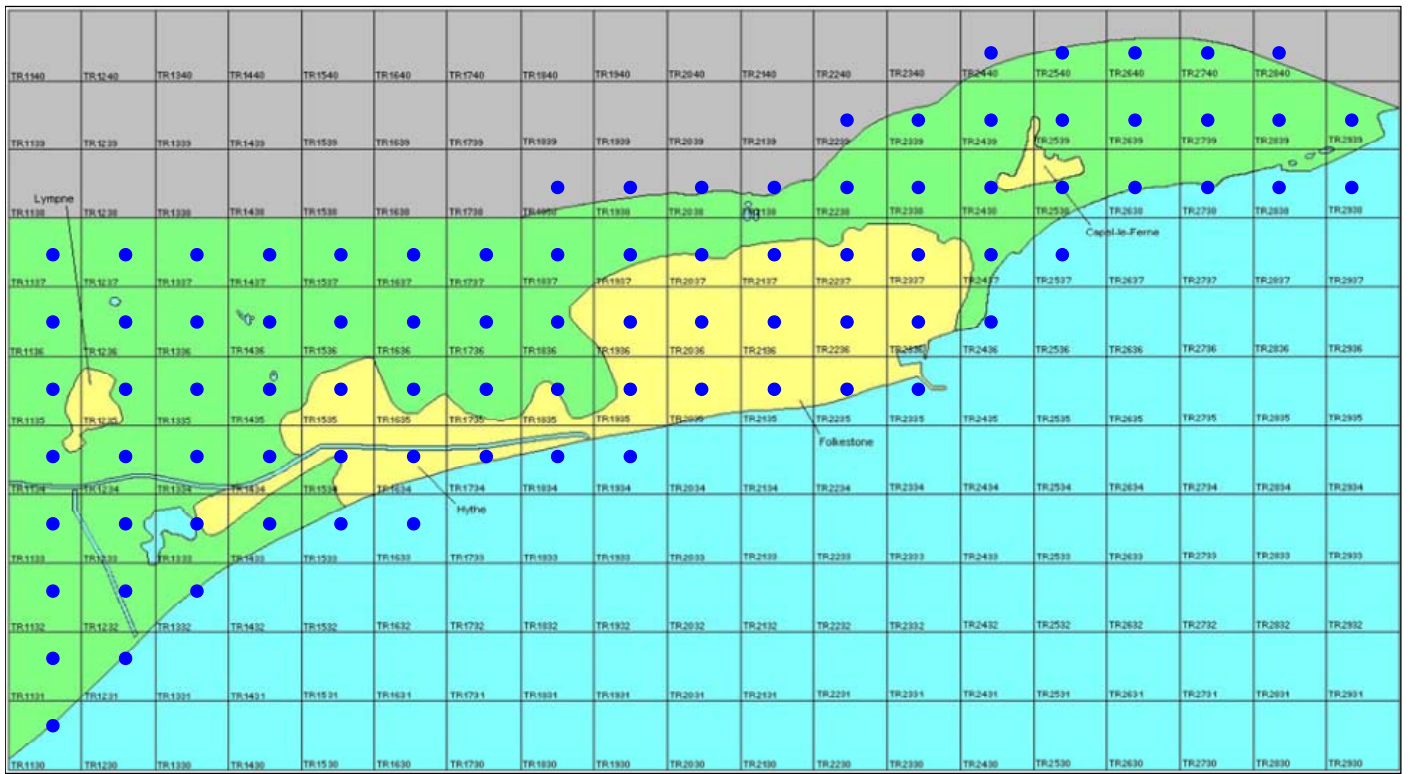

Carrion Crow

Corvus corone

Category A

Breeding resident and passage migrant

A widespread breeding species in Kent, with evidence of passage in some years.

The full species account will follow but the breeding and wintering distribution maps based on the 2007 – 2012 BTO / KOS atlas are provided below.

Carrion Crow at Hythe Imperial Golf Course
(Brian Harper)

The distribution of breeding records recorded in the BTO/KOS Atlas (2007 – 2012) is shown in figure 1.

Figure 1: Breeding distribution of Carrion Crow at Folkestone and Hythe by 1km square

The distribution of winter records recorded in the BTO/KOS Atlas (2007 – 2012) is shown in figure 2.

Figure 2: Wintering distribution of Carrion Crow at Folkestone and Hythe by 1km square