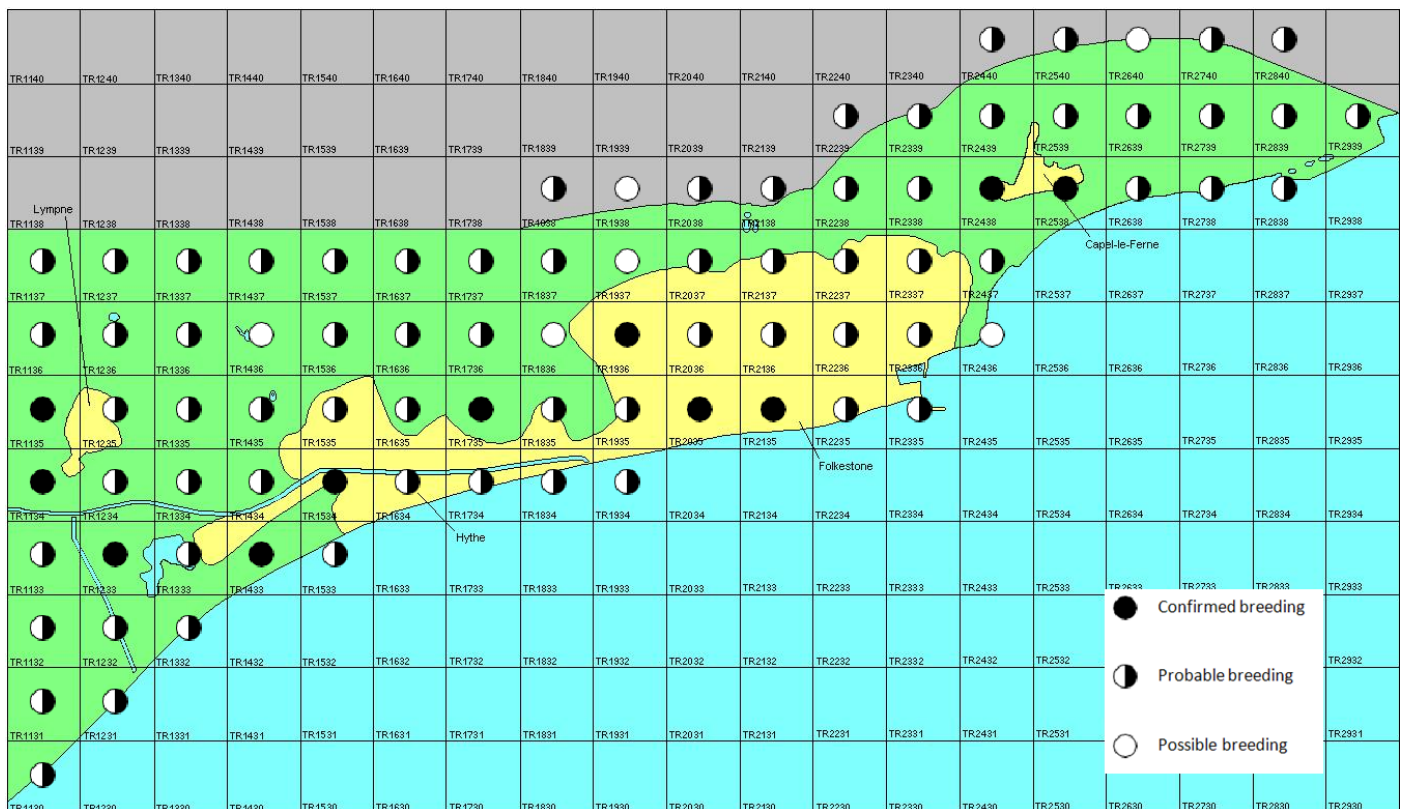

Carrion Crow

Corvus corone

Category A

Breeding resident and passage migrant

A widespread breeding species in Kent, with evidence of passage in some years.

The full species account will follow but the breeding and wintering distribution maps based on the 2007 – 2012 BTO / KOS atlas are provided below.

Carrion Crow at Hythe Imperial Golf Course
(Brian Harper)

The distribution of breeding records recorded in the BTO/KOS Atlas (2007 – 2012) is shown in figure 1.

Figure 1: Breeding distribution of Carrion Crow at Folkestone and Hythe by 1km square

The distribution of winter records recorded in the BTO/KOS Atlas (2007 – 2012) is shown in figure 2.

Figure 2: Wintering distribution of Carrion Crow at Folkestone and Hythe by 1km square