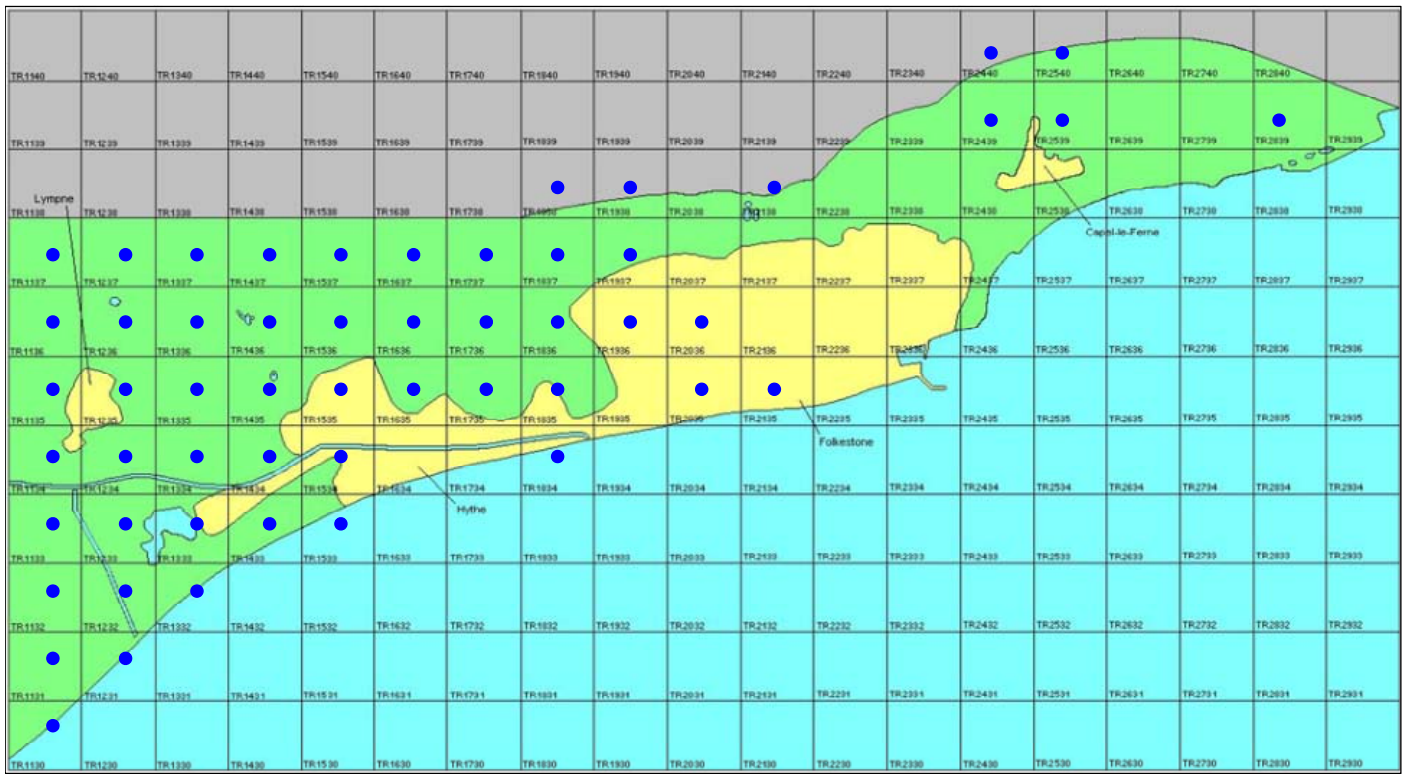

Rook

Corvus frugilegus

Category A

Breeding resident and passage migrant

A widespread resident in rural areas in Kent, also a passage migrant, usually in small numbers.

The full species account will follow but the breeding and wintering distribution maps based on the 2007 – 2012 BTO / KOS atlas are provided below.

Rook at West Hythe (Brian Harper)

The distribution of breeding records recorded in the BTO/KOS Atlas (2007 – 2012) is shown in figure 1.

Figure 1: Breeding distribution of Rook at Folkestone and Hythe by 1km square

The distribution of winter records recorded in the BTO/KOS Atlas (2007 – 2012) is shown in figure 2.

Figure 2: Wintering distribution of Rook at Folkestone and Hythe by 1km square