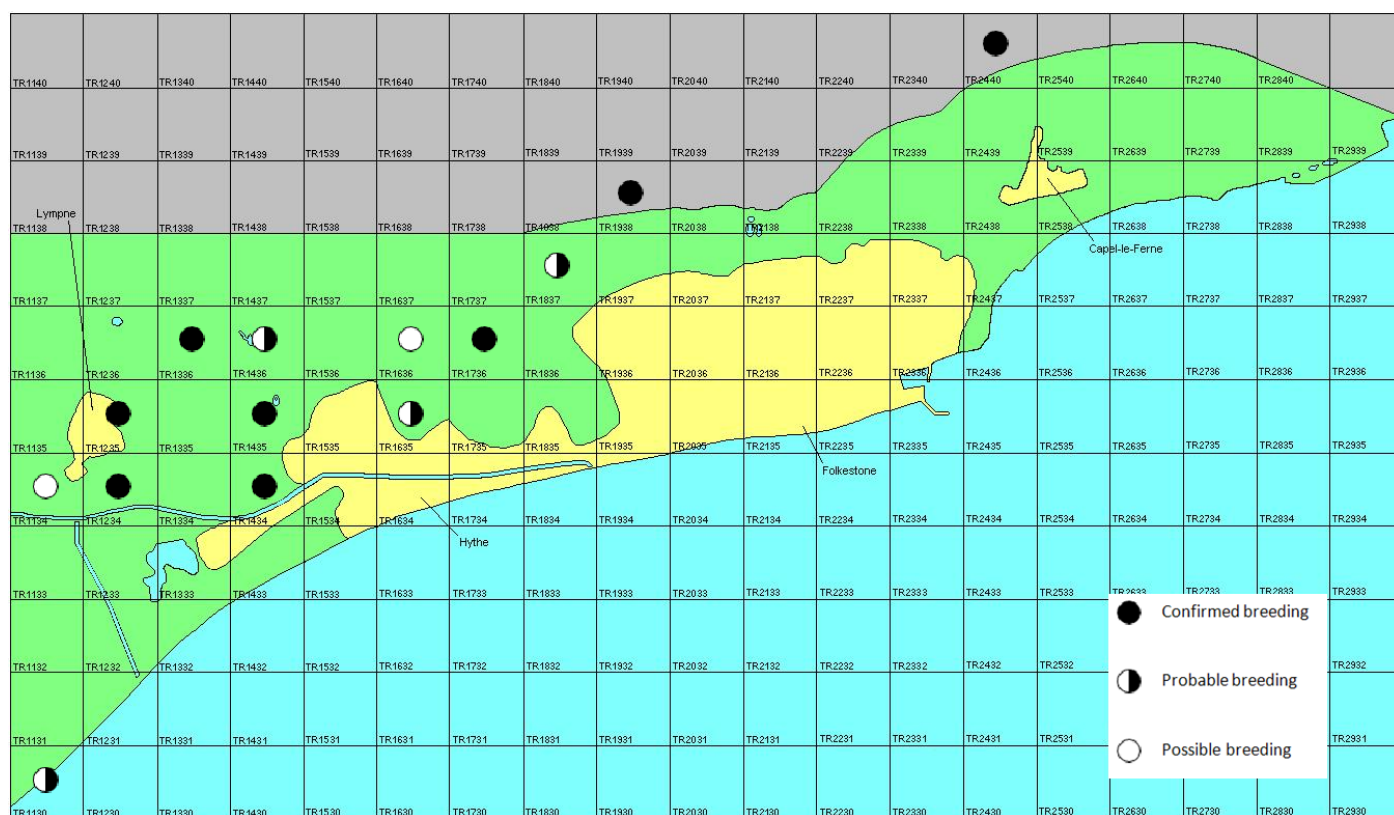

Rook

Corvus frugilegus

Category A

Breeding resident and passage migrant

A widespread resident in rural areas in Kent, also a passage migrant, usually in small numbers.

The full species account will follow but the breeding and wintering distribution maps based on the 2007 – 2012 BTO / KOS atlas are provided below.

Rook at West Hythe (Brian Harper)

The distribution of breeding records recorded in the BTO/KOS Atlas (2007 – 2012) is shown in figure 1.

Figure 1: Breeding distribution of Rook at Folkestone and Hythe by 1km square

The distribution of winter records recorded in the BTO/KOS Atlas (2007 – 2012) is shown in figure 2.

Figure 2: Wintering distribution of Rook at Folkestone and Hythe by 1km square