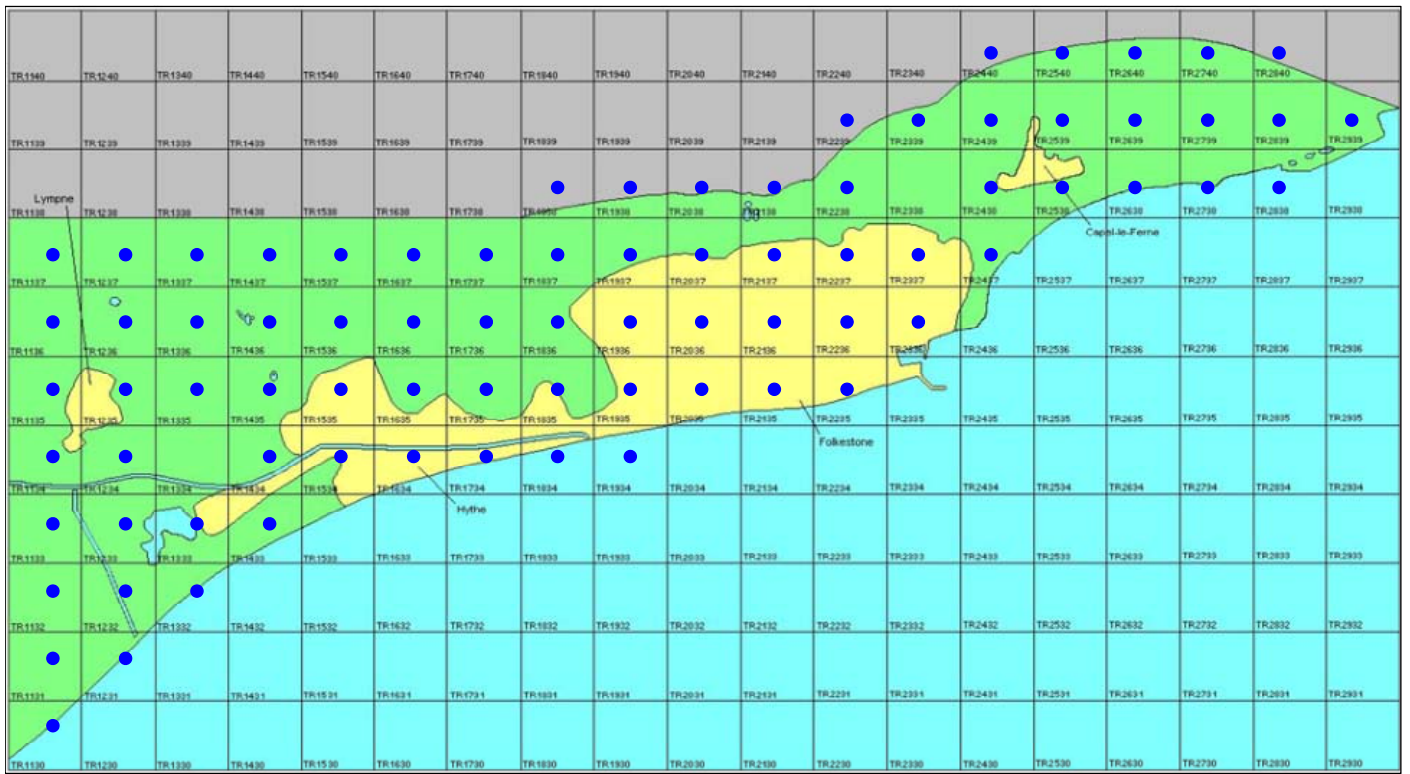

Jackdaw

Corvus monedula

Category A

Breeding resident and passage migrant

A widespread and increasing breeding species in Kent, also a passage migrant in small numbers.

The full species account will follow but the breeding and wintering distribution maps based on the 2007 – 2012 BTO / KOS atlas are provided below.

The distribution of winter records recorded in the BTO/KOS Atlas (2007 – 2012) is shown in figure 2.

Figure 2: Wintering distribution of Jackdaw at Folkestone and Hythe by 1km square