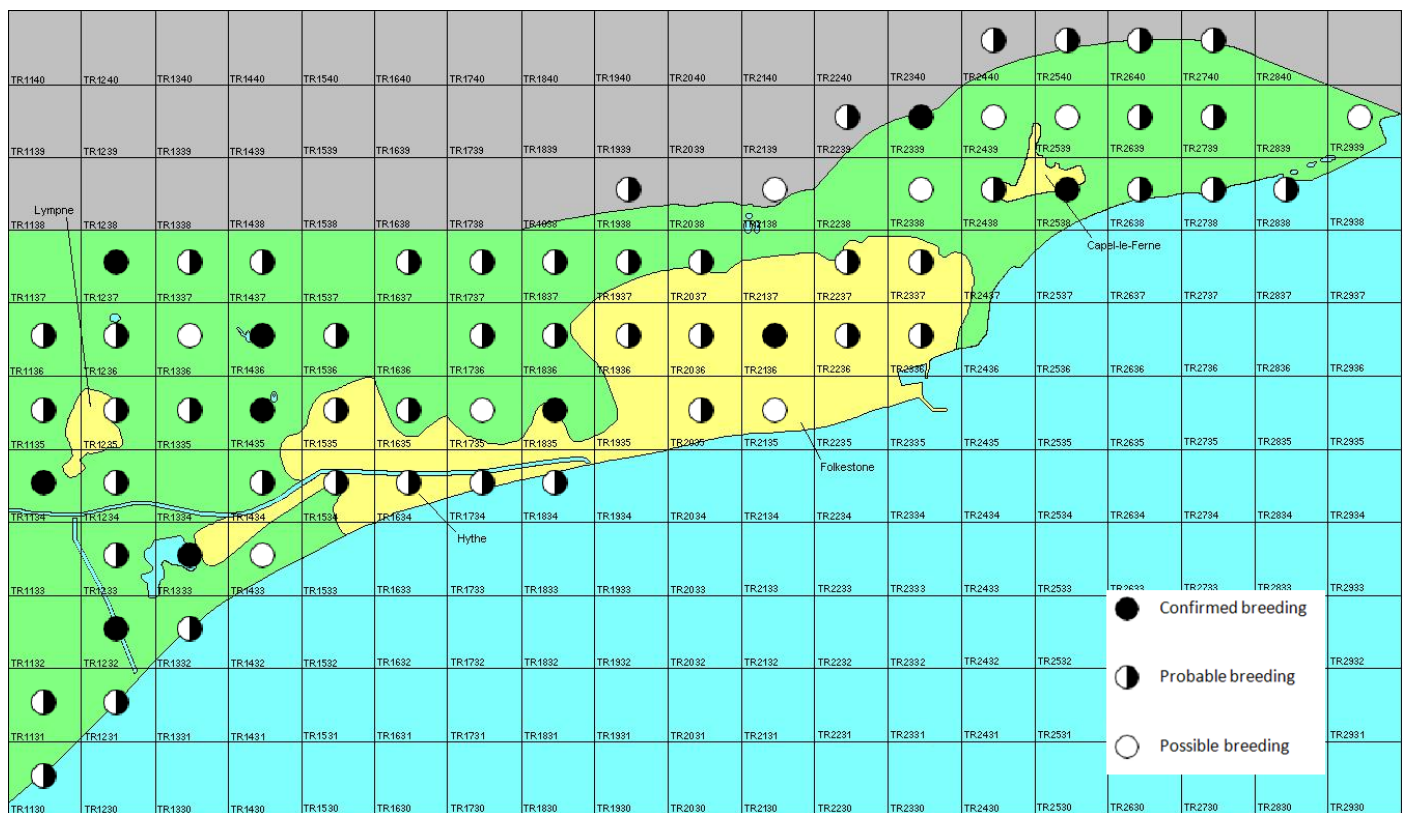

Jackdaw

Corvus monedula

Category A

Breeding resident and passage migrant

A widespread and increasing breeding species in Kent, also a passage migrant in small numbers.

The full species account will follow but the breeding and wintering distribution maps based on the 2007 – 2012 BTO / KOS atlas are provided below.

Jackdaw at Hythe Redoubt (Brian Harper)

The distribution of breeding records recorded in the BTO/KOS Atlas (2007 – 2012) is shown in figure 1.

Figure 1: Breeding distribution of Jackdaw at Folkestone and Hythe by 1km square

The distribution of winter records recorded in the BTO/KOS Atlas (2007 – 2012) is shown in figure 2.

Figure 2: Wintering distribution of Jackdaw at Folkestone and Hythe by 1km square