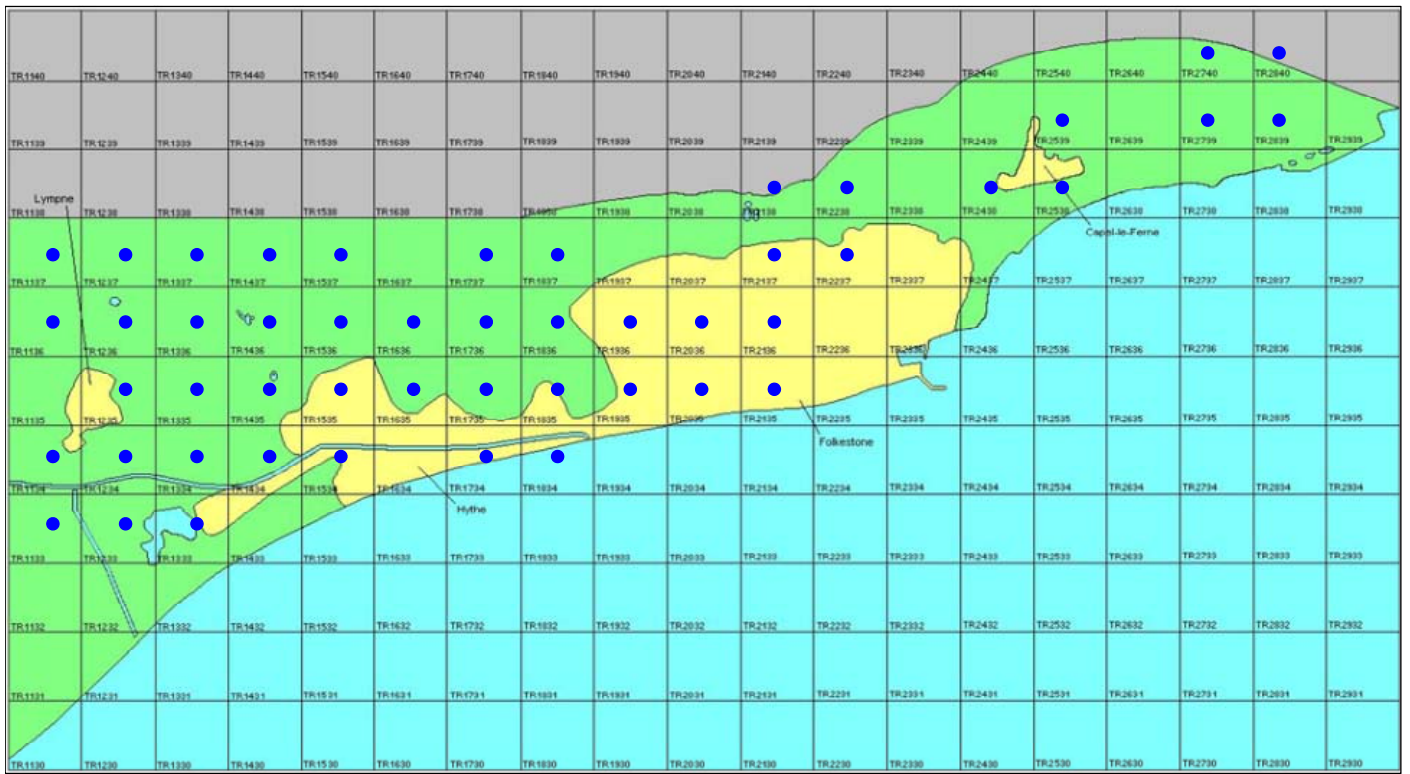

Great Spotted Woodpecker

Dendrocopos major

Category A

Breeding resident and passage migrant

A widespread resident in Kent, also a passage migrant, particularly in autumn.

The full species account will follow but the breeding and wintering distribution maps based on the 2007 – 2012 BTO / KOS atlas are provided below.

Great Spotted Woodpecker at Saltwood Castle
(Brian Harper)

The distribution of breeding records recorded in the BTO/KOS Atlas (2007 – 2012) is shown in figure 1.

Figure 1: Breeding distribution of Great Spotted Woodpecker at Folkestone and Hythe by 1km square

The distribution of winter records recorded in the BTO/KOS Atlas (2007 – 2012) is shown in figure 2.

Figure 2: Wintering distribution of Great Spotted Woodpecker at Folkestone and Hythe by 1km square