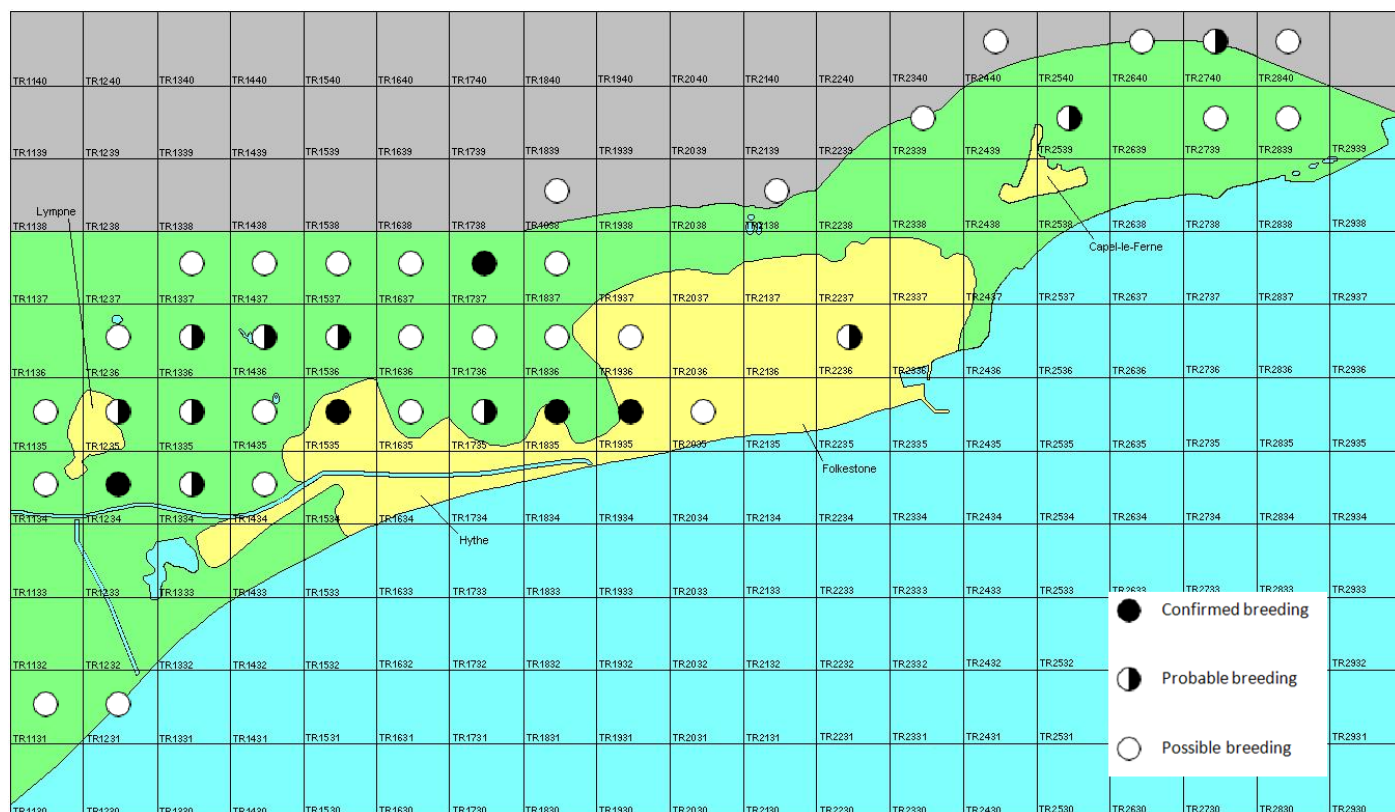

Great Spotted Woodpecker

Dendrocopos major

Category A

Breeding resident and passage migrant

A widespread resident in Kent, also a passage migrant, particularly in autumn.

The full species account will follow but the breeding and wintering distribution maps based on the 2007 – 2012 BTO / KOS atlas are provided below.

Great Spotted Woodpecker at Saltwood Castle
(Brian Harper)

The distribution of breeding records recorded in the BTO/KOS Atlas (2007 – 2012) is shown in figure 1.

Figure 1: Breeding distribution of Great Spotted Woodpecker at Folkestone and Hythe by 1km square

The distribution of winter records recorded in the BTO/KOS Atlas (2007 – 2012) is shown in figure 2.

Figure 2: Wintering distribution of Great Spotted Woodpecker at Folkestone and Hythe by 1km square