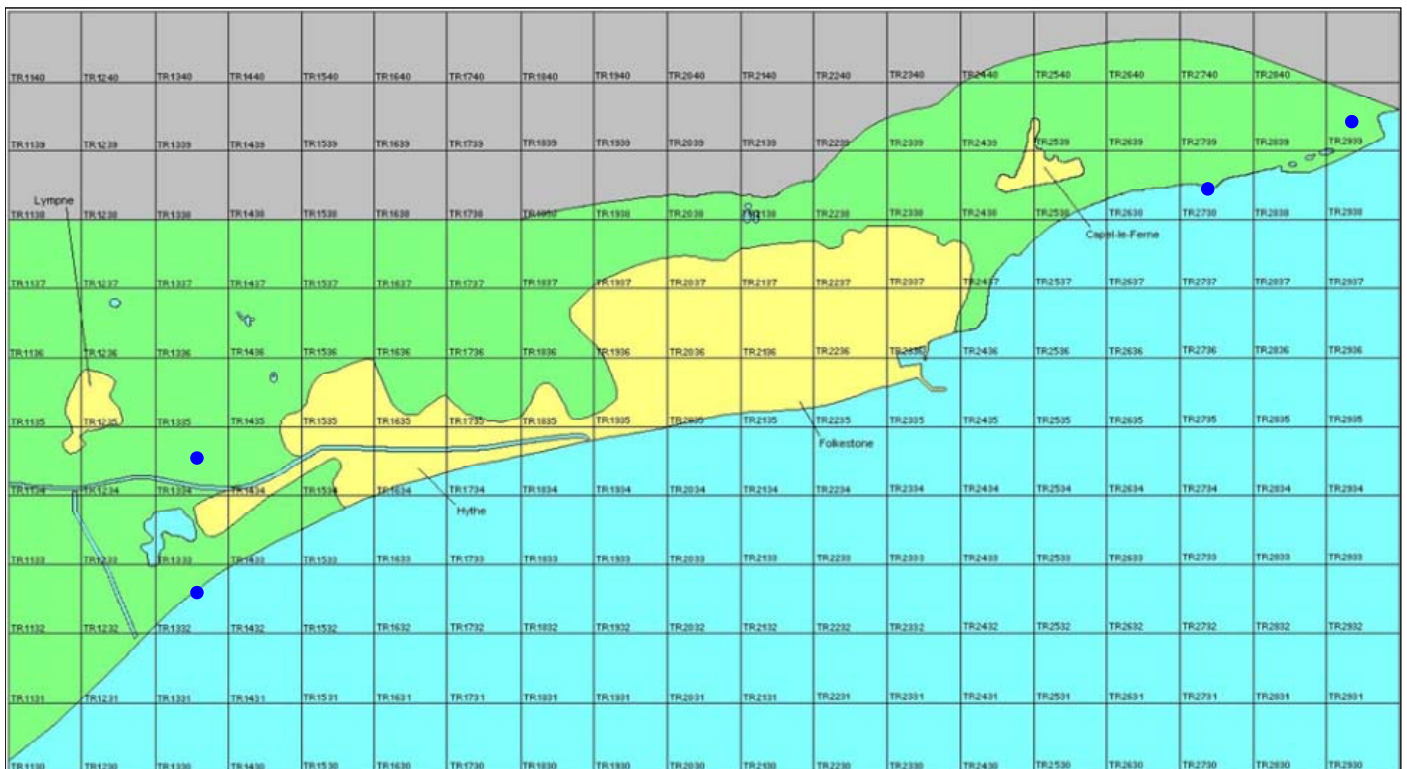

Short-eared Owl

Strix aluco

Category A

Passage migrant

A scarce breeding species in Kent, commoner as a passage migrant and winter visitor, rare inland.

The full species account will follow but the breeding and wintering distribution maps based on the 2007 – 2012 BTO / KOS atlas are provided below.

Short-eared Owl at Botolph's Bridge (Brian Harper)

The distribution of winter records recorded in the BTO/KOS Atlas (2007 – 2012) is shown in figure 1.

Figure 1: Wintering distribution of Short-eared Owl at Folkestone and Hythe by 1km square