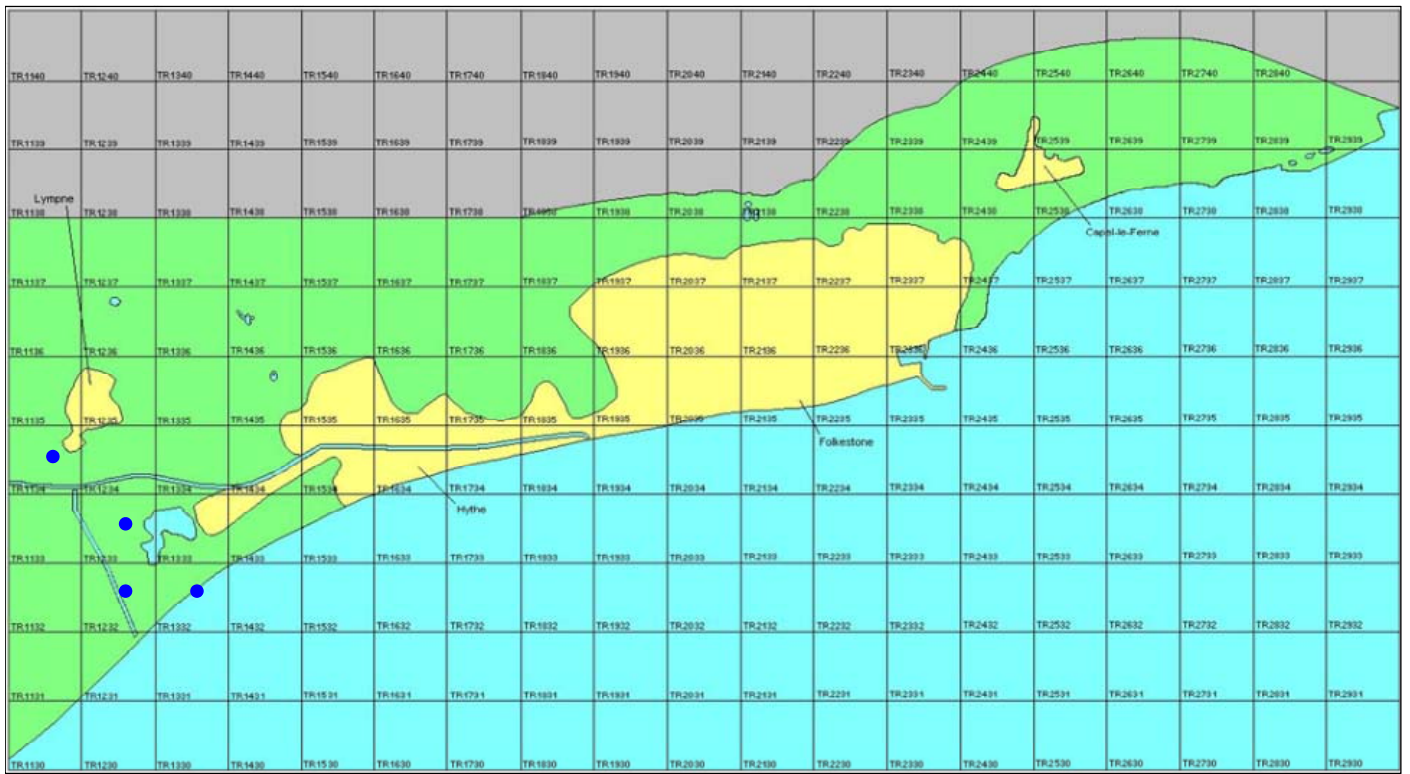

Barn Owl

Tyto alba

Category A

Rare breeding resident, passage migrant and winter visitor

A scarce resident in Kent, also a passage migrant and winter visitor in small numbers.

The full species account will follow but the breeding and wintering distribution maps based on the 2007 – 2012 BTO / KOS atlas are provided below.

Barn Owl at Nickoll's Quarry (Brian Harper)

The distribution of breeding records recorded in the BTO/KOS Atlas (2007 – 2012) is shown in figure 1.

Figure 1: Breeding distribution of Barn Owl at Folkestone and Hythe by 1km square

The distribution of winter records recorded in the BTO/KOS Atlas (2007 – 2012) is shown in figure 2.

Figure 2: Wintering distribution of Barn Owl at Folkestone and Hythe by 1km square