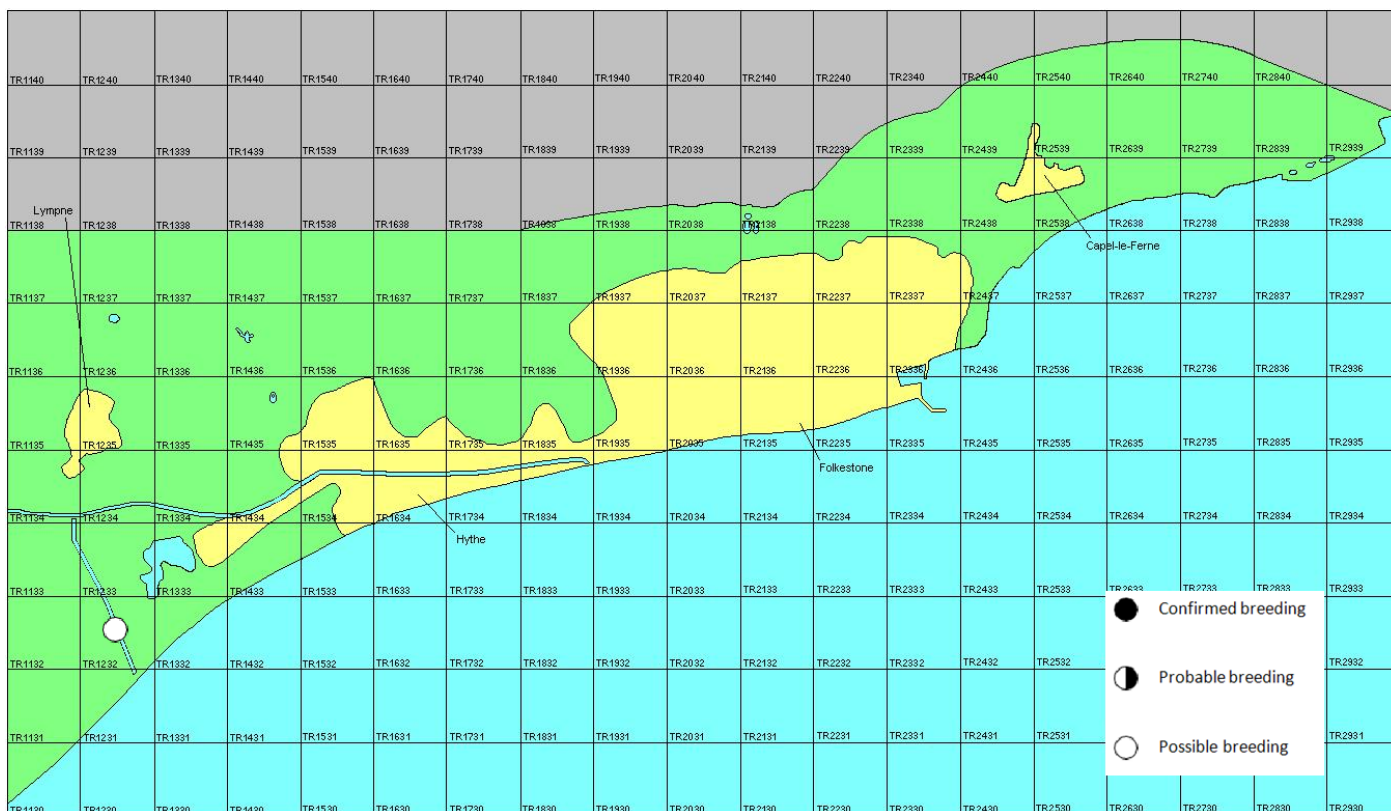

Barn Owl

Tyto alba

Category A

Rare breeding resident, passage migrant and winter visitor

A scarce resident in Kent, also a passage migrant and winter visitor in small numbers.

The full species account will follow but the breeding and wintering distribution maps based on the 2007 – 2012 BTO / KOS atlas are provided below.

Barn Owl at Nickoll's Quarry (Brian Harper)

The distribution of breeding records recorded in the BTO/KOS Atlas (2007 – 2012) is shown in figure 1.

Figure 1: Breeding distribution of Barn Owl at Folkestone and Hythe by 1km square

The distribution of winter records recorded in the BTO/KOS Atlas (2007 – 2012) is shown in figure 2.

Figure 2: Wintering distribution of Barn Owl at Folkestone and Hythe by 1km square