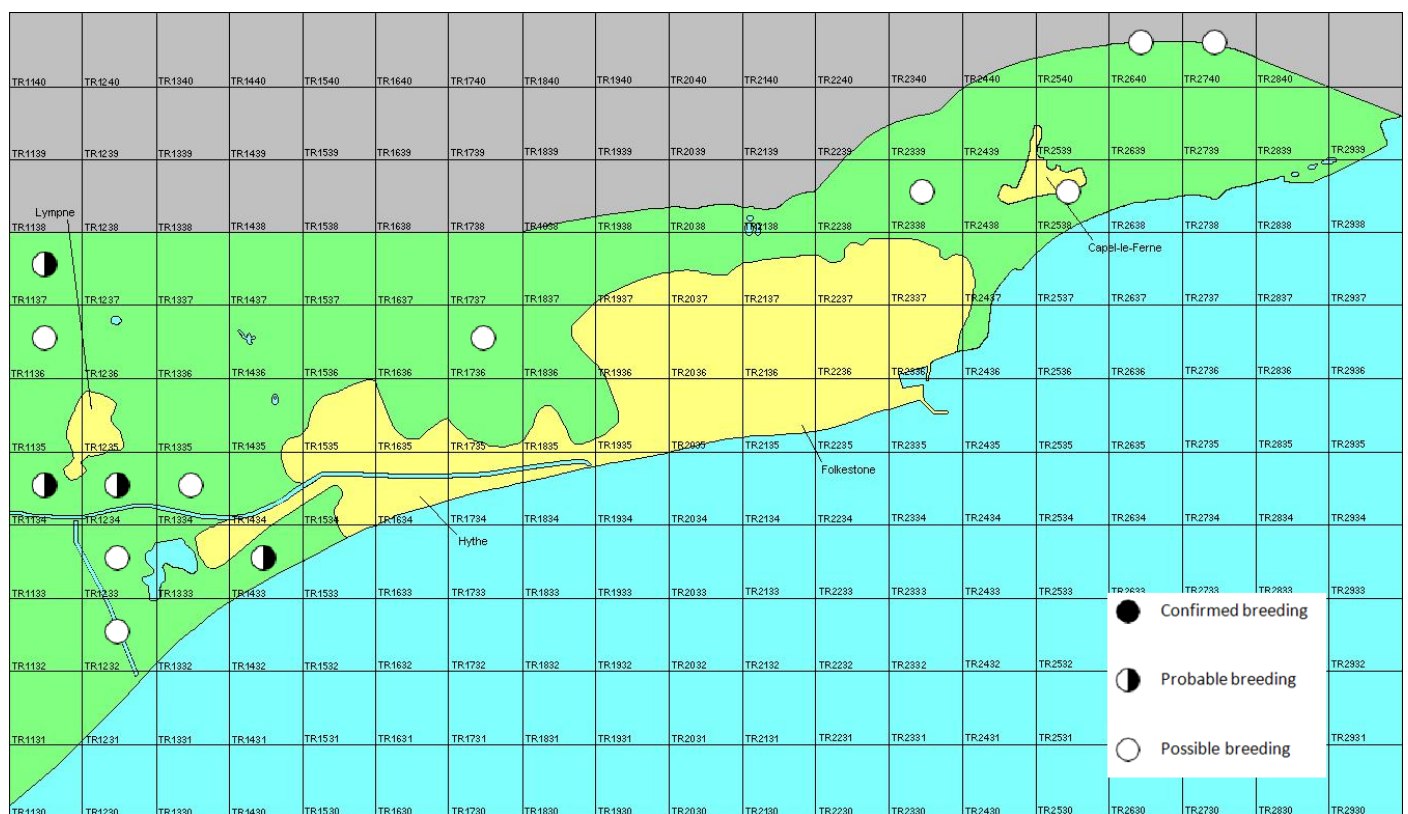

# Turtle Dove

*Streptopelia turtur*

Category A

Declining breeding summer visitor and passage migrant, very rare in winter

A passage migrant and declining summer visitor to Kent, with birds very occasionally wintering.

The full species account will follow but the breeding and wintering distribution maps based on the 2007 – 2012 BTO / KOS atlas are provided below.

Turtle Dove at Botolph's Bridge (Brian Harper)

The distribution of breeding records recorded in the BTO/KOS Atlas (2007 – 2012) is shown in figure 1.

Figure 1: Breeding distribution of Turtle Dove at Folkestone and Hythe by 1km square

The distribution of winter records recorded in the BTO/KOS Atlas (2007 – 2012) is shown in figure 2.

Figure 2: Wintering distribution of Turtle Dove at Folkestone and Hythe by 1km square