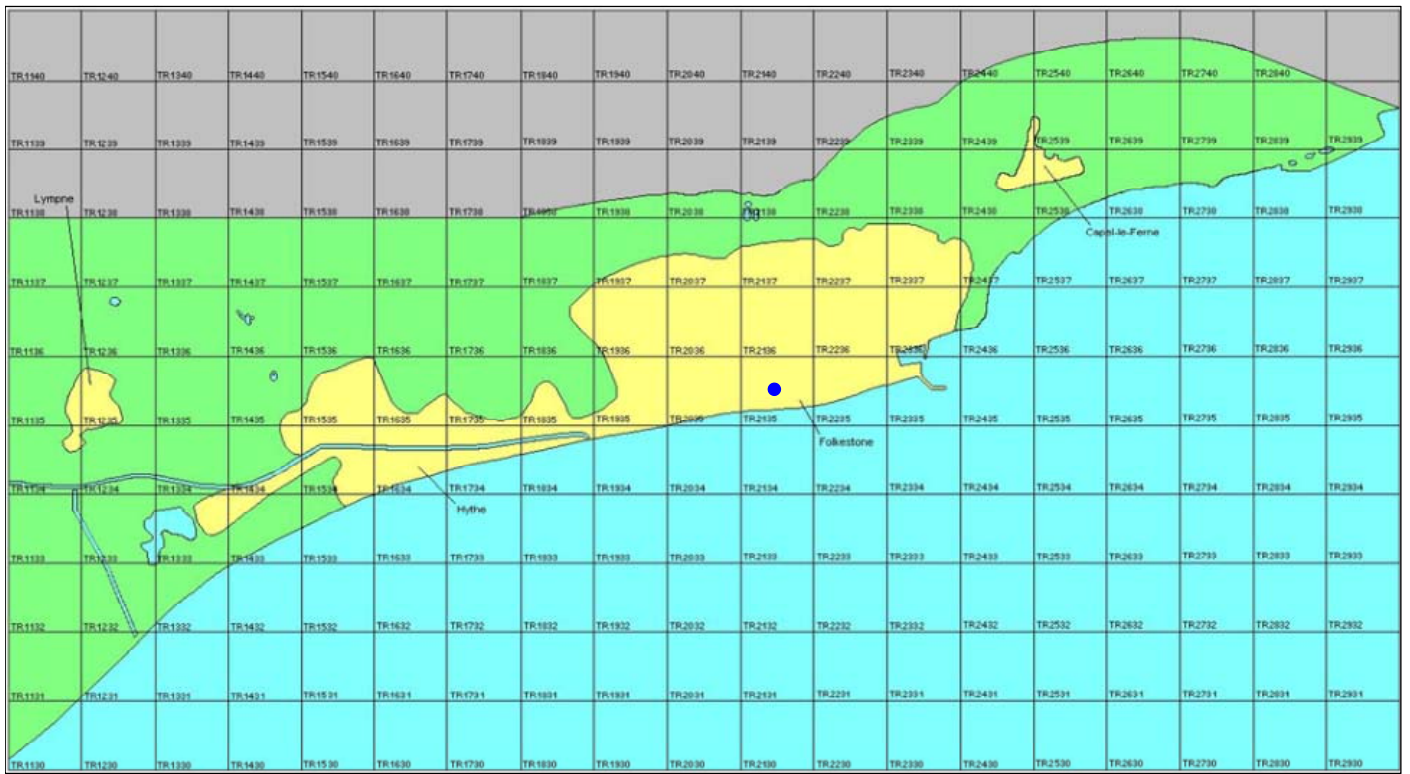

# Turtle Dove

*Streptopelia turtur*

Category A

Declining breeding summer visitor and passage migrant, very rare in winter

A passage migrant and declining summer visitor to Kent, with birds very occasionally wintering.

The full species account will follow but the breeding and wintering distribution maps based on the 2007 – 2012 BTO / KOS atlas are provided below.

Turtle Dove at Botolph's Bridge (Brian Harper)

The distribution of breeding records recorded in the BTO/KOS Atlas (2007 – 2012) is shown in figure 1.

Figure 1: Breeding distribution of Turtle Dove at Folkestone and Hythe by 1km square

The distribution of winter records recorded in the BTO/KOS Atlas (2007 – 2012) is shown in figure 2.

Figure 2: Wintering distribution of Turtle Dove at Folkestone and Hythe by 1km square