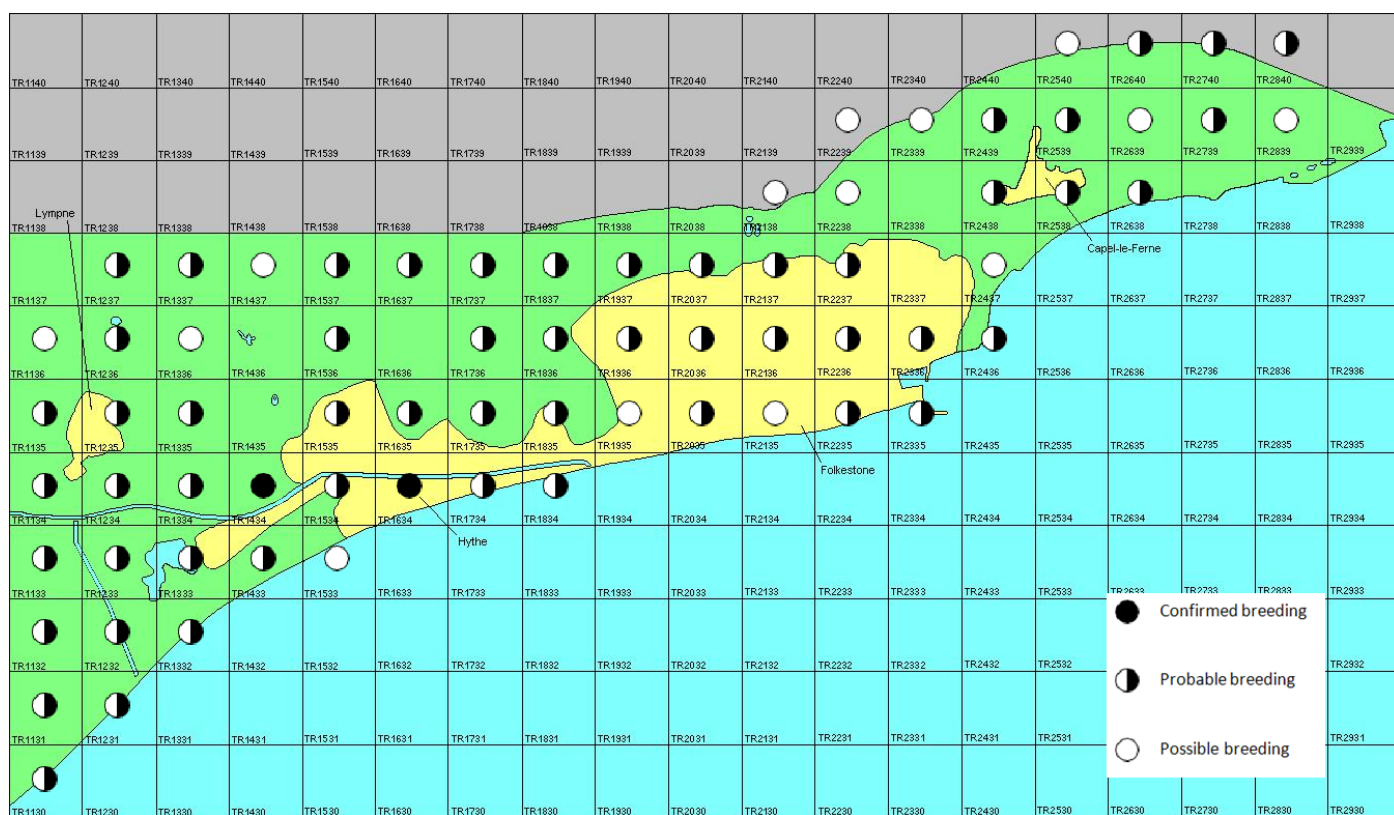

Collared Dove

Streptopelia decaocto

Category A

Breeding resident and passage migrant

A widespread and common resident in Kent, also a passage migrant in small numbers, particularly in the autumn.

The full species account will follow but the breeding and wintering distribution maps based on the 2007 – 2012 BTO / KOS atlas are provided below.

Collared Dove at West Hythe (Brian Harper)

The distribution of breeding records recorded in the BTO/KOS Atlas (2007 – 2012) is shown in figure 1.

Figure 1: Breeding distribution of Collared Dove at Folkestone and Hythe by 1km square

The distribution of winter records recorded in the BTO/KOS Atlas (2007 – 2012) is shown in figure 2.

Figure 2: Wintering distribution of Collared Dove at Folkestone and Hythe by 1km square