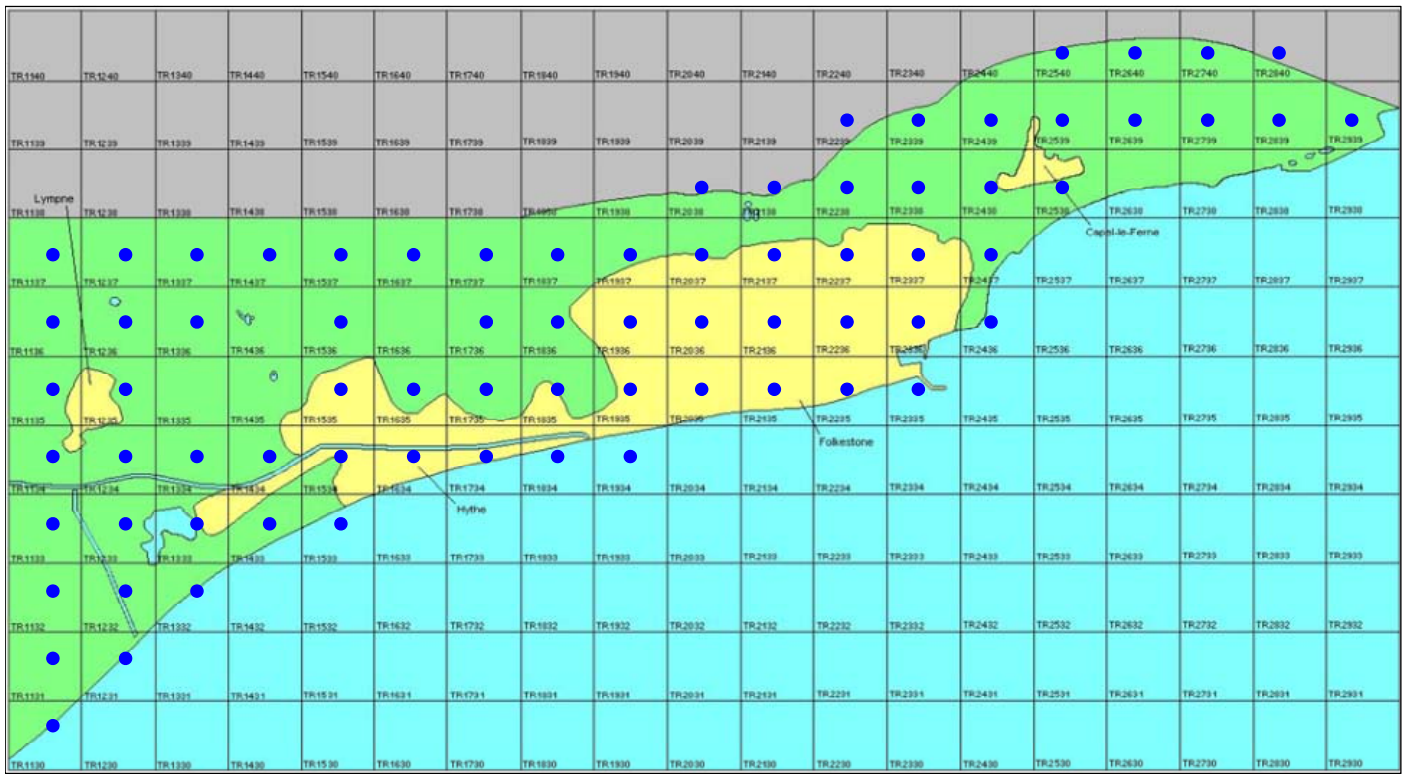

Collared Dove

Streptopelia decaocto

Category A

Breeding resident and passage migrant

A widespread and common resident in Kent, also a passage migrant in small numbers, particularly in the autumn.

The full species account will follow but the breeding and wintering distribution maps based on the 2007 – 2012 BTO / KOS atlas are provided below.

Collared Dove at West Hythe (Brian Harper)

The distribution of breeding records recorded in the BTO/KOS Atlas (2007 – 2012) is shown in figure 1.

Figure 1: Breeding distribution of Collared Dove at Folkestone and Hythe by 1km square

The distribution of winter records recorded in the BTO/KOS Atlas (2007 – 2012) is shown in figure 2.

Figure 2: Wintering distribution of Collared Dove at Folkestone and Hythe by 1km square