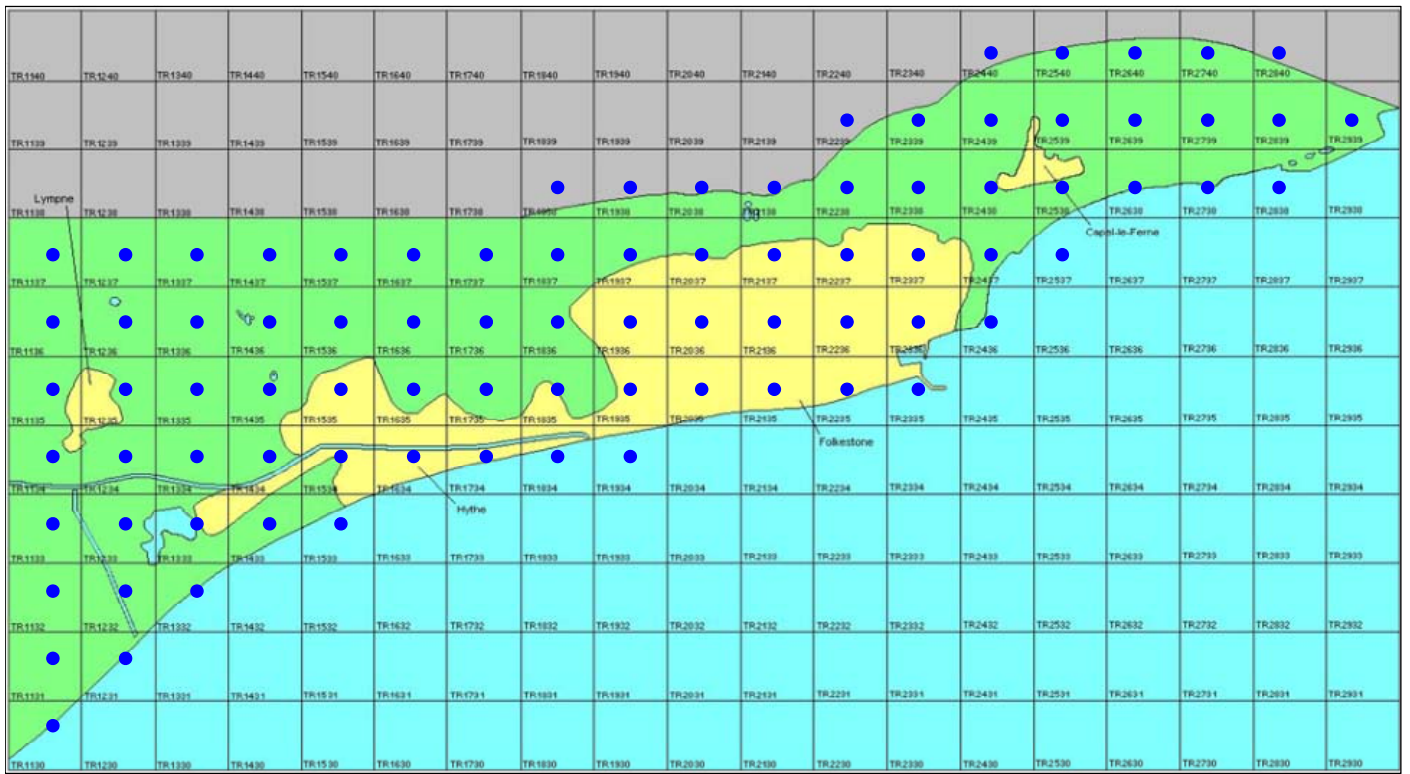

Wood Pigeon

Columba palumbus

Category A

Breeding resident and passage migrant

An abundant resident breeding species in Kent, also a passage migrant, occasionally in large numbers in the autumn.

The full species account will follow but the breeding and wintering distribution maps based on the 2007 – 2012 BTO / KOS atlas are provided below.

Wood Pigeon at West Hythe (Brian Harper)

The distribution of breeding records recorded in the BTO/KOS Atlas (2007 – 2012) is shown in figure 1.

Figure 1: Breeding distribution of Wood Pigeon at Folkestone and Hythe by 1km square

The distribution of winter records recorded in the BTO/KOS Atlas (2007 – 2012) is shown in figure 2.

Figure 2: Wintering distribution of Wood Pigeon at Folkestone and Hythe by 1km square