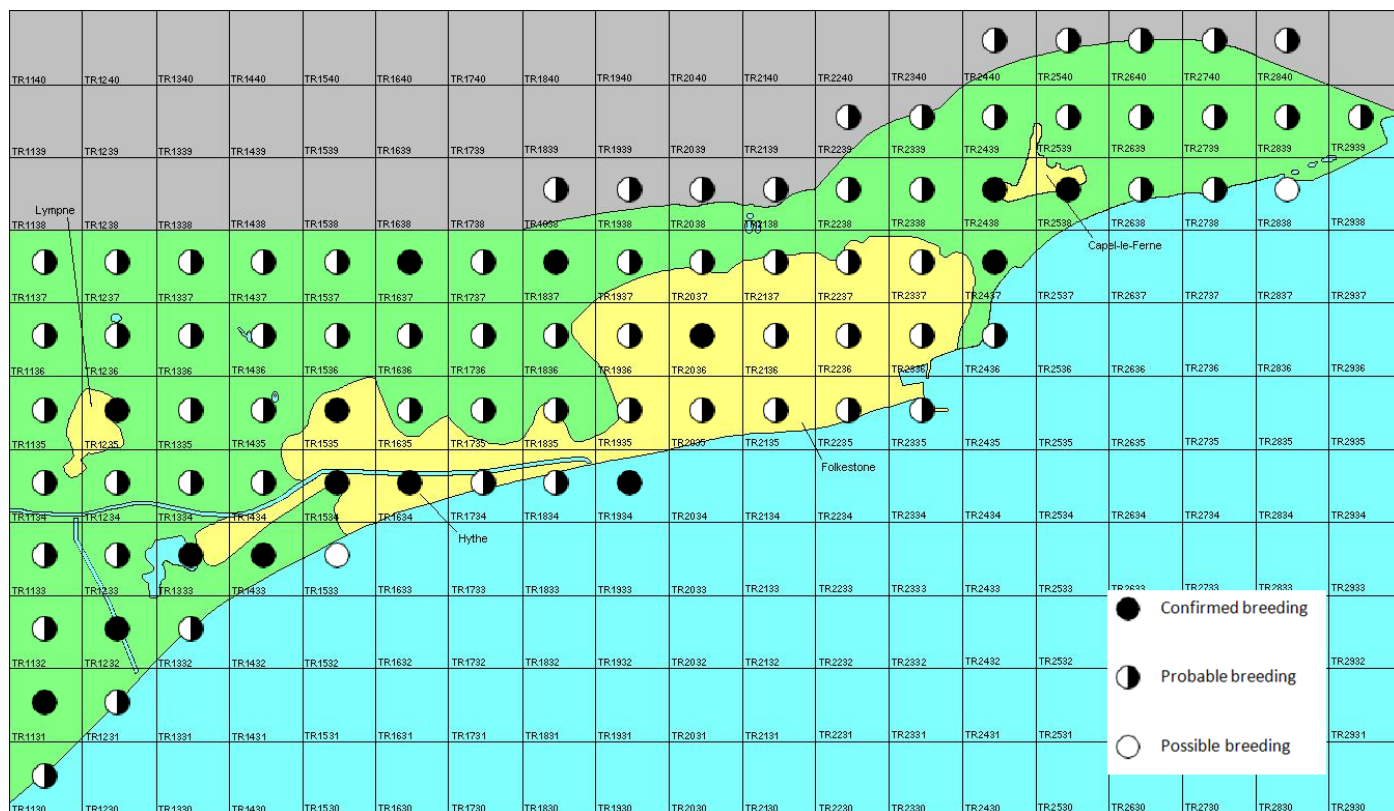

Wood Pigeon

Columba palumbus

Category A

Breeding resident and passage migrant

An abundant resident breeding species in Kent, also a passage migrant, occasionally in large numbers in the autumn.

The full species account will follow but the breeding and wintering distribution maps based on the 2007 – 2012 BTO / KOS atlas are provided below.

Wood Pigeon at West Hythe (Brian Harper)

The distribution of breeding records recorded in the BTO/KOS Atlas (2007 – 2012) is shown in figure 1.

Figure 1: Breeding distribution of Wood Pigeon at Folkestone and Hythe by 1km square

The distribution of winter records recorded in the BTO/KOS Atlas (2007 – 2012) is shown in figure 2.

Figure 2: Wintering distribution of Wood Pigeon at Folkestone and Hythe by 1km square