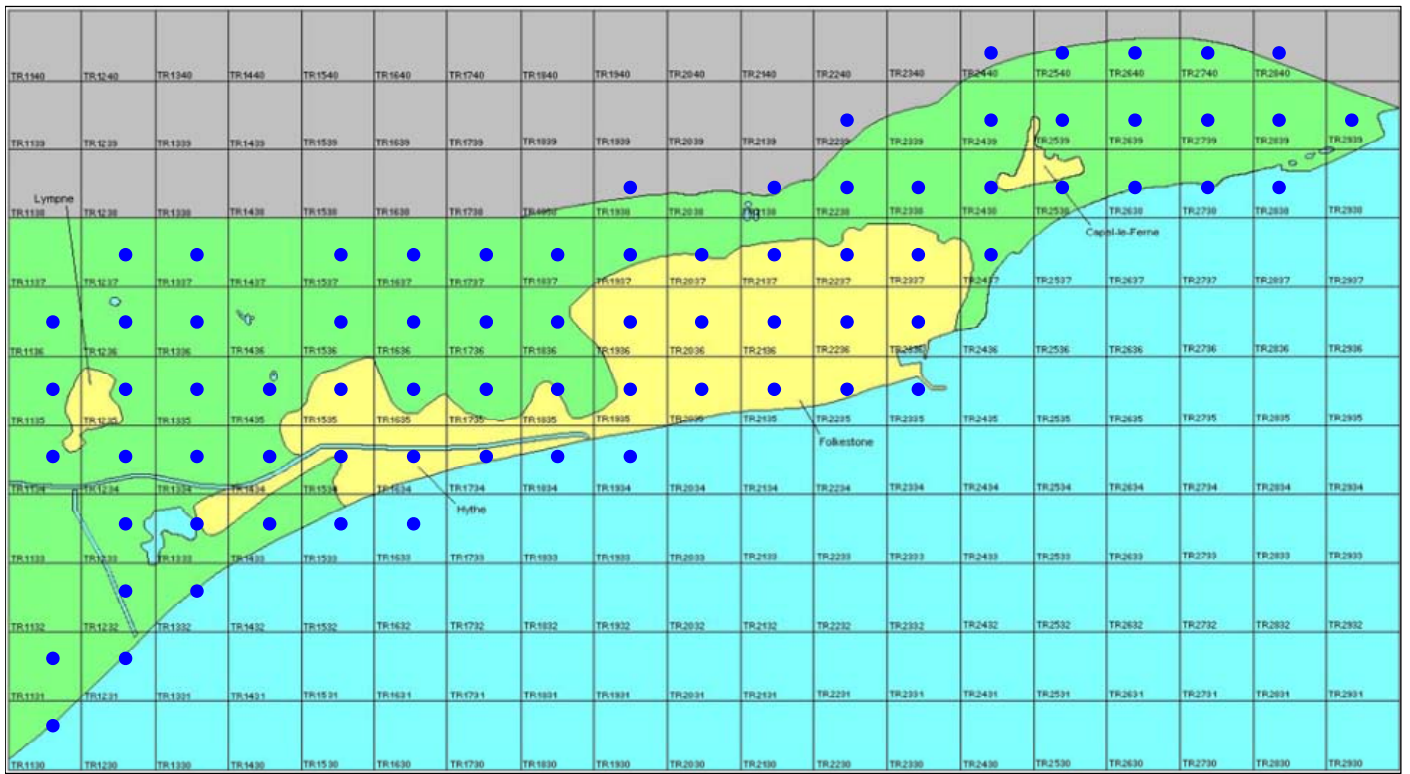

Feral Pigeon

Columba livia

Category A

Breeding resident

A widespread resident in Kent, particularly in association with human habitation.

The full species account will follow but the breeding and wintering distribution maps based on the 2007 – 2012 BTO / KOS atlas are provided below.

Feral Pigeon at Abbotscliffe (Ian Roberts)

The distribution of breeding records recorded in the BTO/KOS Atlas (2007 – 2012) is shown in figure 1.

Figure 1: Breeding distribution of Feral Pigeon at Folkestone and Hythe by 1km square

The distribution of winter records recorded in the BTO/KOS Atlas (2007 – 2012) is shown in figure 2.

Figure 2: Wintering distribution of Feral Pigeon at Folkestone and Hythe by 1km square