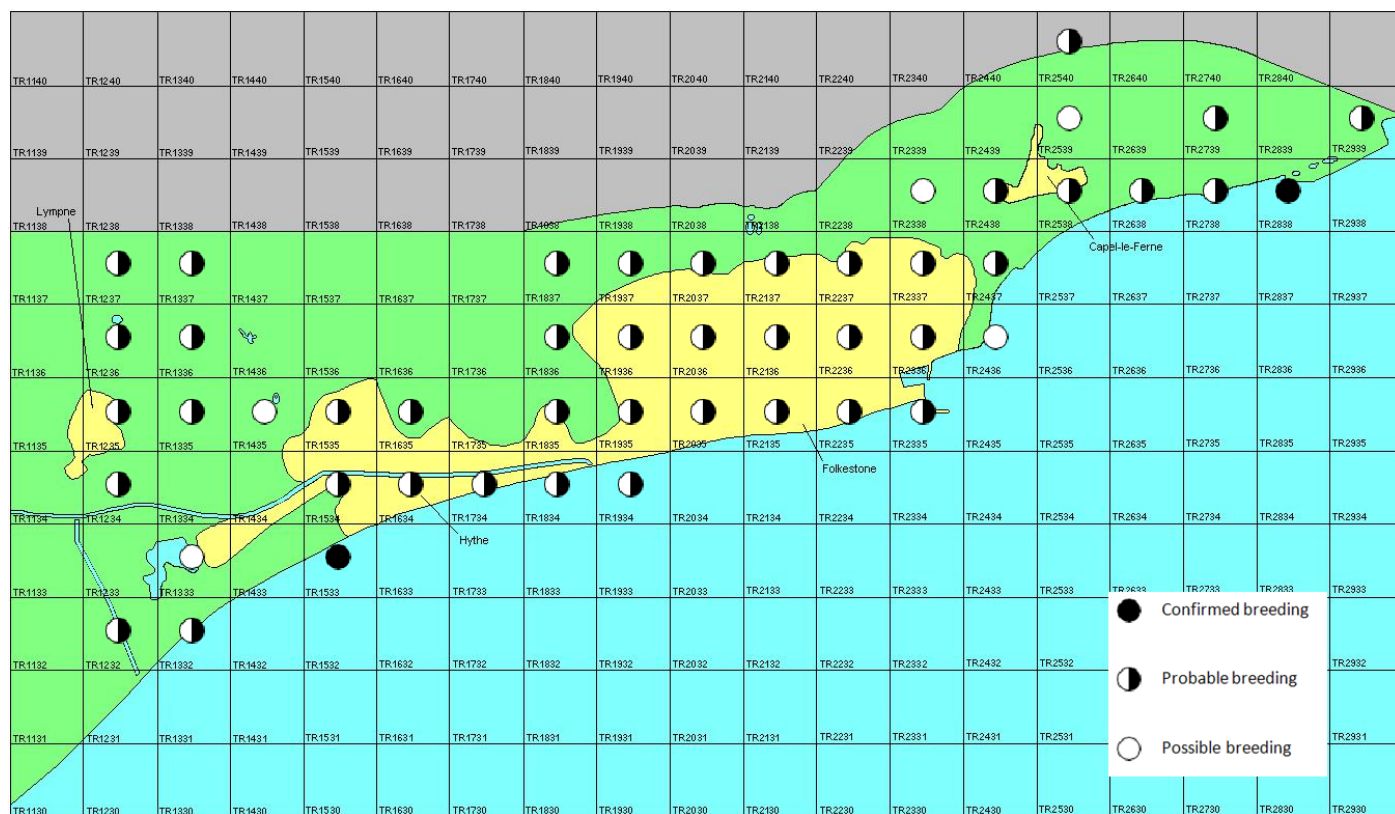

Feral Pigeon

Columba livia

Category A

Breeding resident

A widespread resident in Kent, particularly in association with human habitation.

The full species account will follow but the breeding and wintering distribution maps based on the 2007 – 2012 BTO / KOS atlas are provided below.

Feral Pigeon at Abbotscliffe (Ian Roberts)

The distribution of breeding records recorded in the BTO/KOS Atlas (2007 – 2012) is shown in figure 1.

Figure 1: Breeding distribution of Feral Pigeon at Folkestone and Hythe by 1km square

The distribution of winter records recorded in the BTO/KOS Atlas (2007 – 2012) is shown in figure 2.

Figure 2: Wintering distribution of Feral Pigeon at Folkestone and Hythe by 1km square