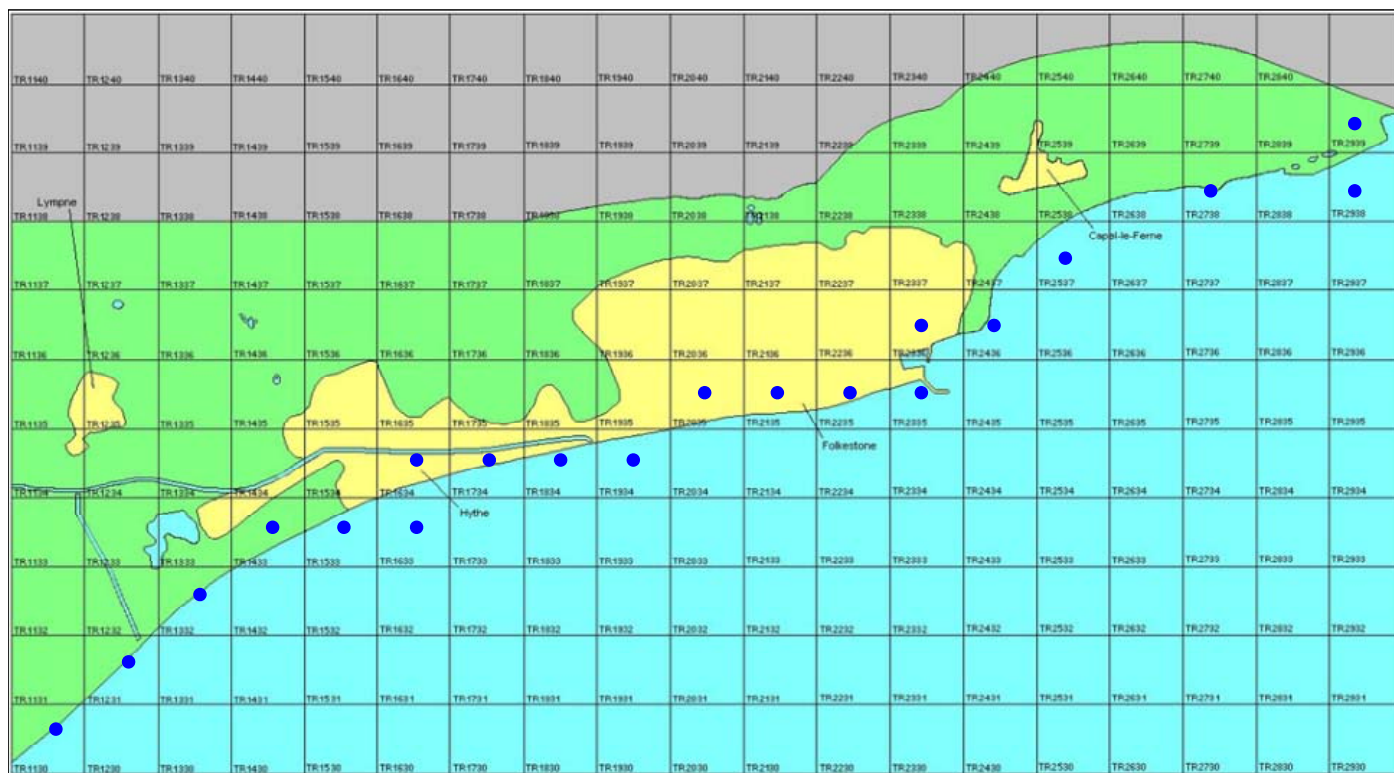

Razorbill

Alca torda

Category A

Winter visitor and passage migrant

A passage migrant and winter visitor to Kent, which is less frequent in summer.

The full species account will follow but the breeding and wintering distribution maps based on the 2007 – 2012 BTO / KOS atlas are provided below.

Razorbill at Folkestone Pier (Ian Roberts)

The distribution of winter records recorded in the BTO/KOS Atlas (2007 – 2012) is shown in figure 1.

Figure 1: Wintering distribution of Razorbill at Folkestone and Hythe by 1km square