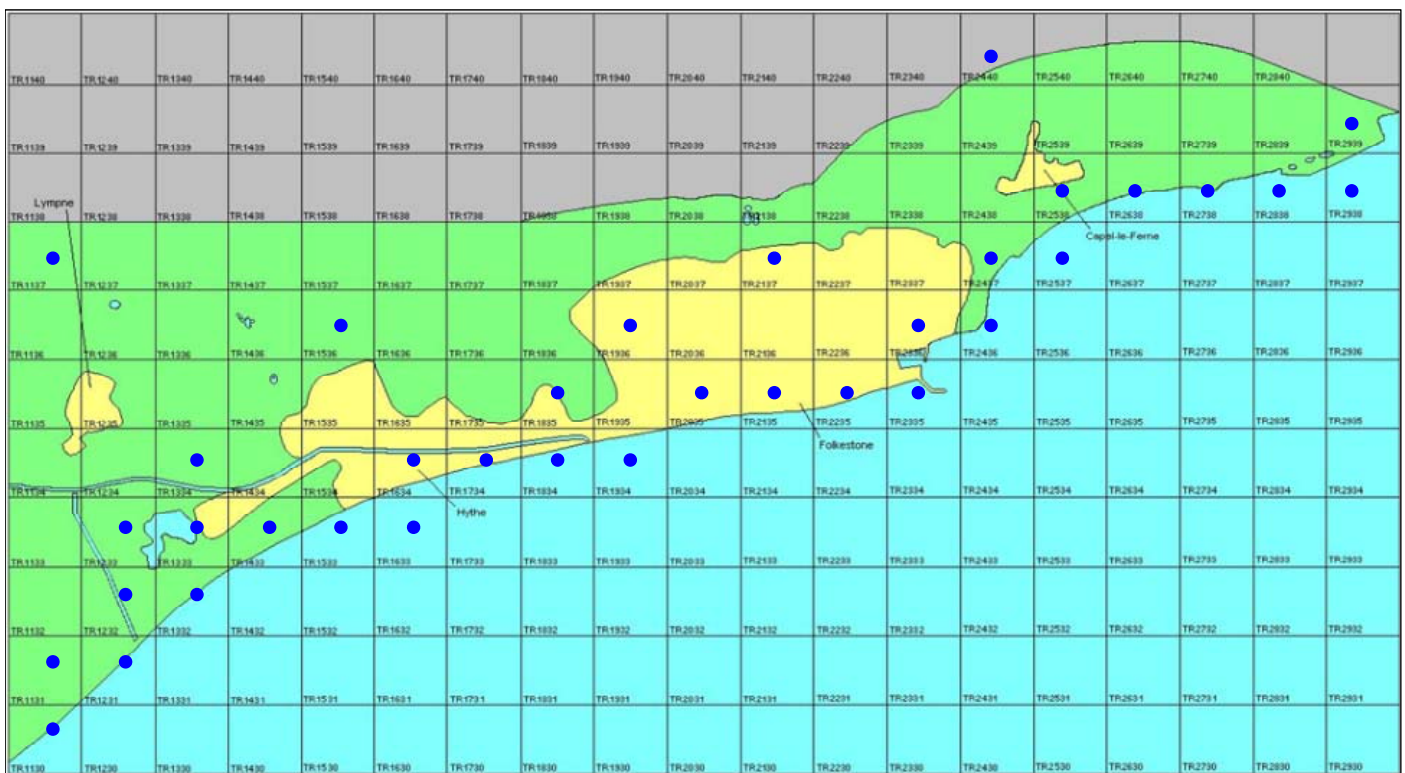

Great Black-backed Gull

Larus marinus

Category A

Winter visitor and passage migrant, small numbers oversummer

Mainly a winter visitor to Kent, but with birds present all year round.

The full species account will follow but the breeding and wintering distribution maps based on the 2007 – 2012 BTO / KOS atlas are provided below.

Great Black-backed Gull at Hythe (Brian Harper)

The distribution of winter records recorded in the BTO/KOS Atlas (2007 – 2012) is shown in figure 1.

Figure 1: Wintering distribution of Great Black-backed Gull at Folkestone and Hythe by 1km square