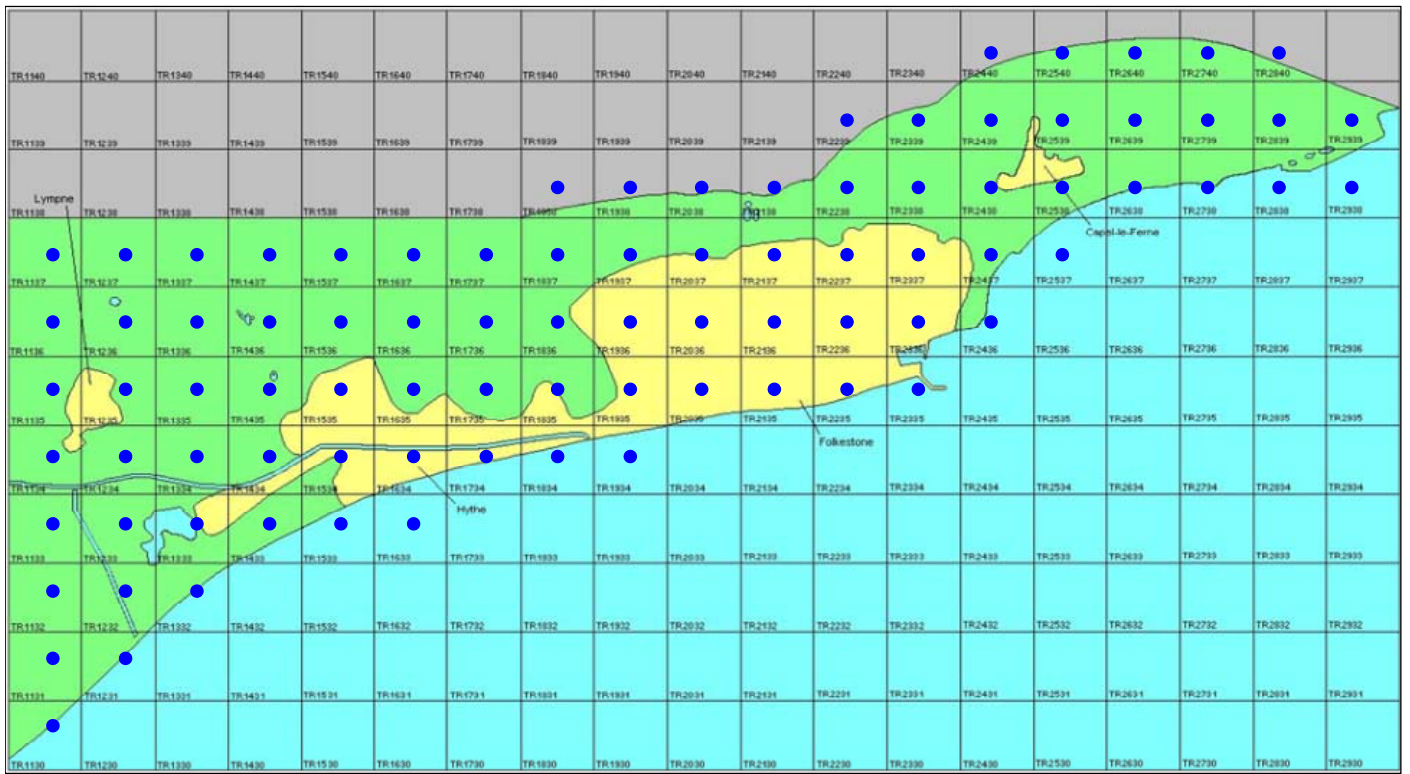

Herring Gull

Larus argentatus

Category A

Breeding resident, winter visitor and passage migrant

A passage migrant and winter visitor to Kent, which is also a numerous and increasing resident breeding species.

The full species account will follow but the breeding and wintering distribution maps based on the 2007 – 2012 BTO / KOS atlas are provided below.

Herring Gull at Sandgate (Brian Harper)

The distribution of breeding records recorded in the BTO/KOS Atlas (2007 – 2012) is shown in figure 1.

Figure 1: Breeding distribution of Herring Gull at Folkestone and Hythe by 1km square

The distribution of winter records recorded in the BTO/KOS Atlas (2007 – 2012) is shown in figure 2.

Figure 2: Wintering distribution of Herring Gull at Folkestone and Hythe by 1km square