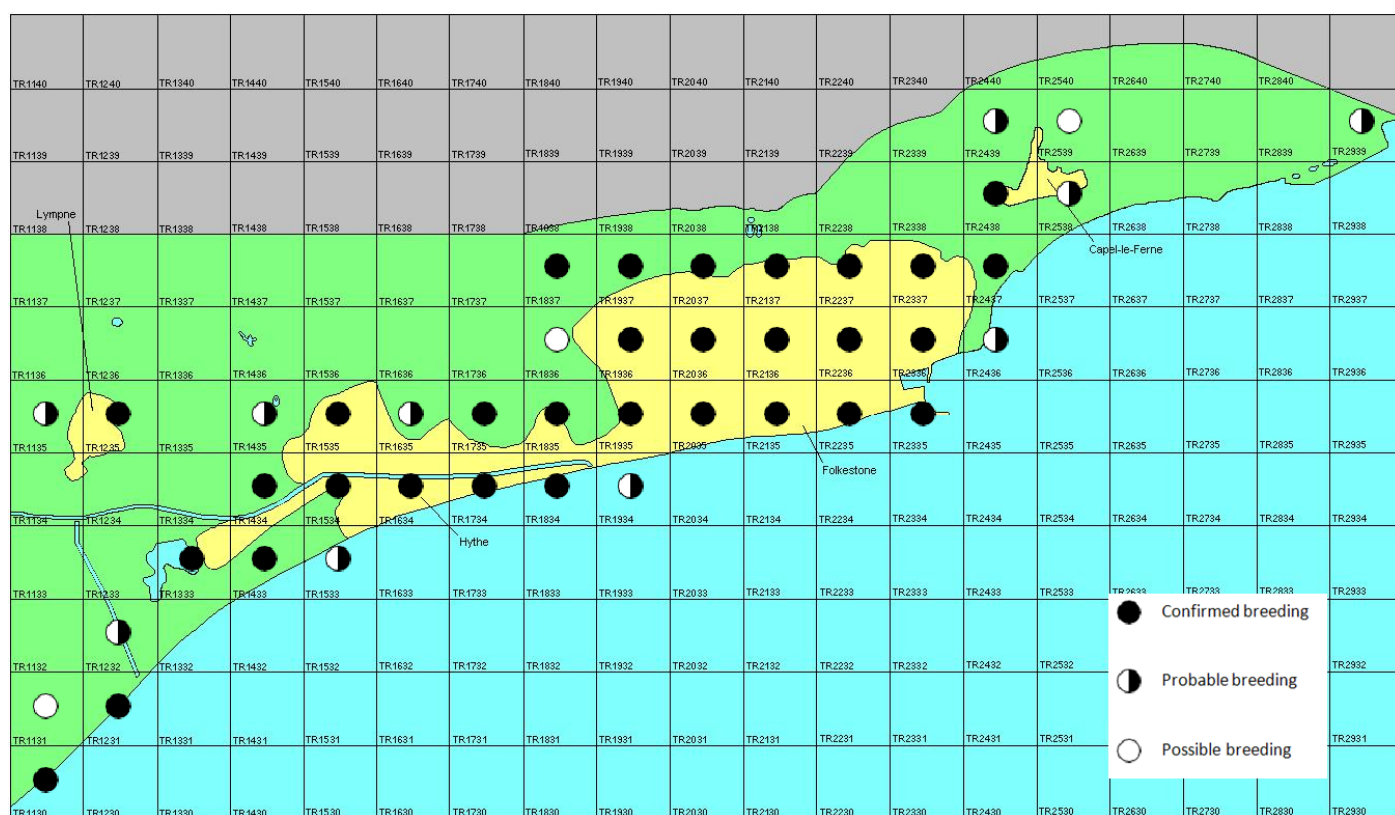

Herring Gull

Larus argentatus

Category A

Breeding resident, winter visitor and passage migrant

A passage migrant and winter visitor to Kent, which is also a numerous and increasing resident breeding species.

The full species account will follow but the breeding and wintering distribution maps based on the 2007 – 2012 BTO / KOS atlas are provided below.

Herring Gull at Sandgate (Brian Harper)

The distribution of breeding records recorded in the BTO/KOS Atlas (2007 – 2012) is shown in figure 1.

Figure 1: Breeding distribution of Herring Gull at Folkestone and Hythe by 1km square

The distribution of winter records recorded in the BTO/KOS Atlas (2007 – 2012) is shown in figure 2.

Figure 2: Wintering distribution of Herring Gull at Folkestone and Hythe by 1km square