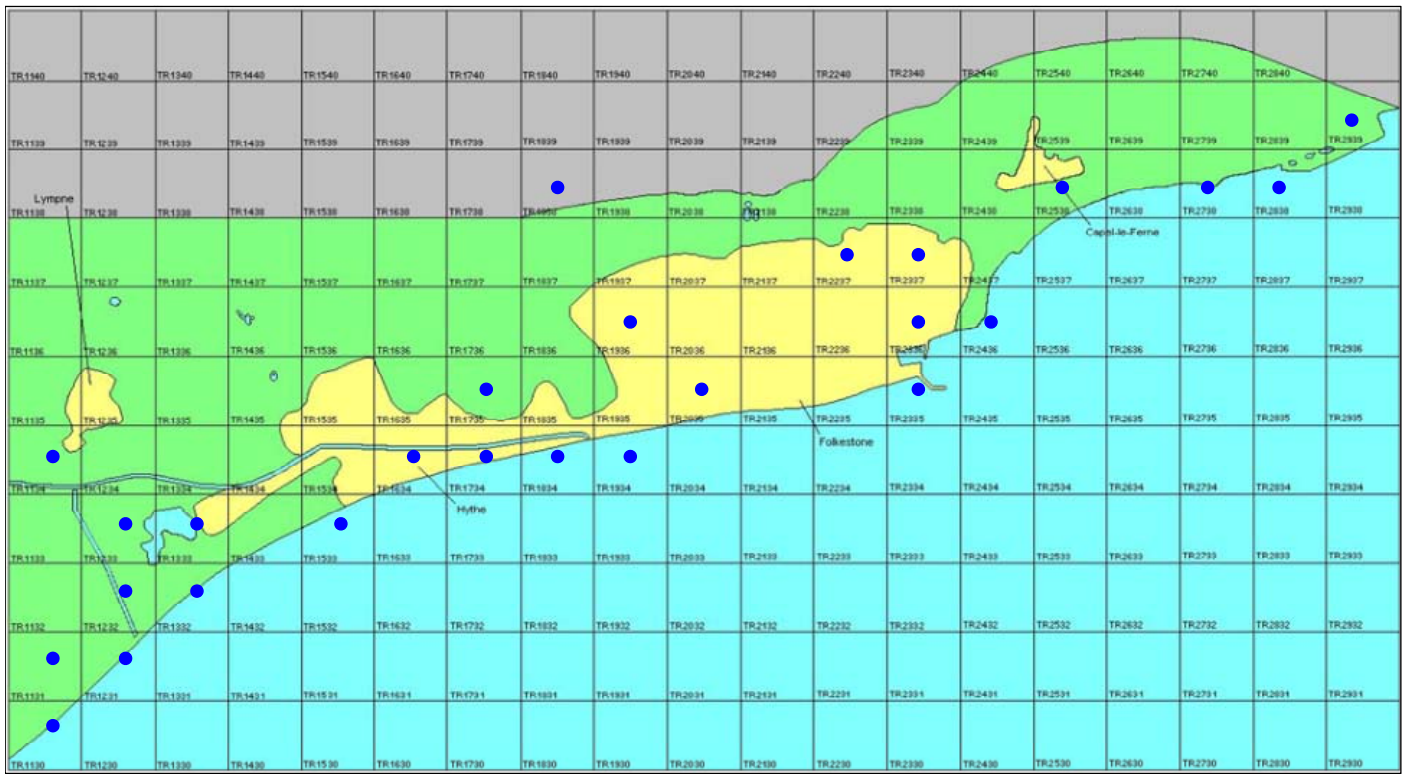

Lesser Black-backed Gull

Larus fuscus

Category A

Breeding species, winter visitor and passage migrant

A widespread passage migrant and regular winter visitor to Kent, which breeds in small but increasing numbers.

The full species account will follow but the breeding and wintering distribution maps based on the 2007 – 2012 BTO / KOS atlas are provided below.

Lesser Black-backed Gull at Seabrook (Ian Roberts)

The distribution of breeding records recorded in the BTO/KOS Atlas (2007 – 2012) is shown in figure 1.

Figure 1: Breeding distribution of Lesser Black-backed Gull at Folkestone and Hythe by 1km square

The distribution of winter records recorded in the BTO/KOS Atlas (2007 – 2012) is shown in figure 2.

Figure 2: Wintering distribution of Lesser Black-backed Gull at Folkestone and Hythe by 1km square