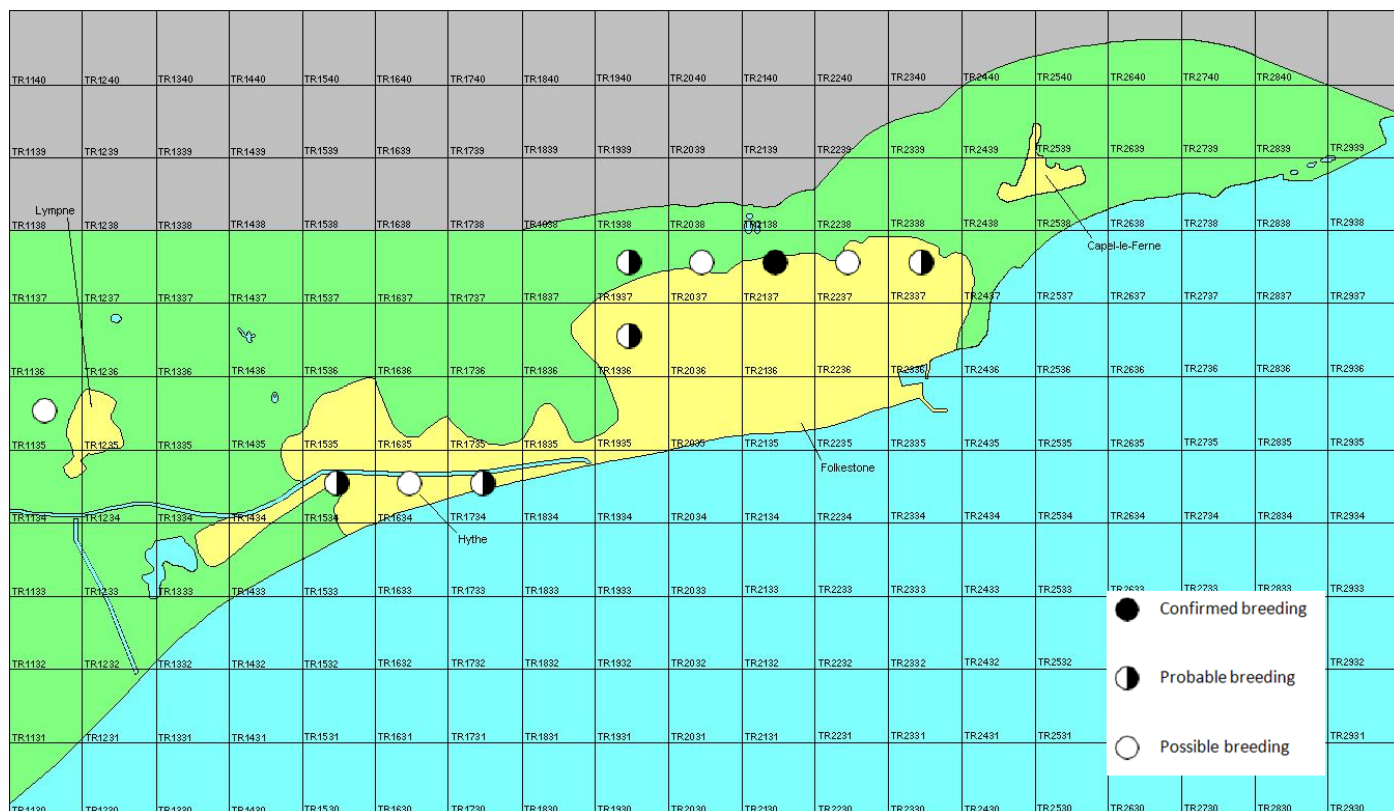

Lesser Black-backed Gull

Larus fuscus

Category A

Breeding species, winter visitor and passage migrant

A widespread passage migrant and regular winter visitor to Kent, which breeds in small but increasing numbers.

The full species account will follow but the breeding and wintering distribution maps based on the 2007 – 2012 BTO / KOS atlas are provided below.

Lesser Black-backed Gull at Seabrook (Ian Roberts)

The distribution of breeding records recorded in the BTO/KOS Atlas (2007 – 2012) is shown in figure 1.

Figure 1: Breeding distribution of Lesser Black-backed Gull at Folkestone and Hythe by 1km square

The distribution of winter records recorded in the BTO/KOS Atlas (2007 – 2012) is shown in figure 2.

Figure 2: Wintering distribution of Lesser Black-backed Gull at Folkestone and Hythe by 1km square