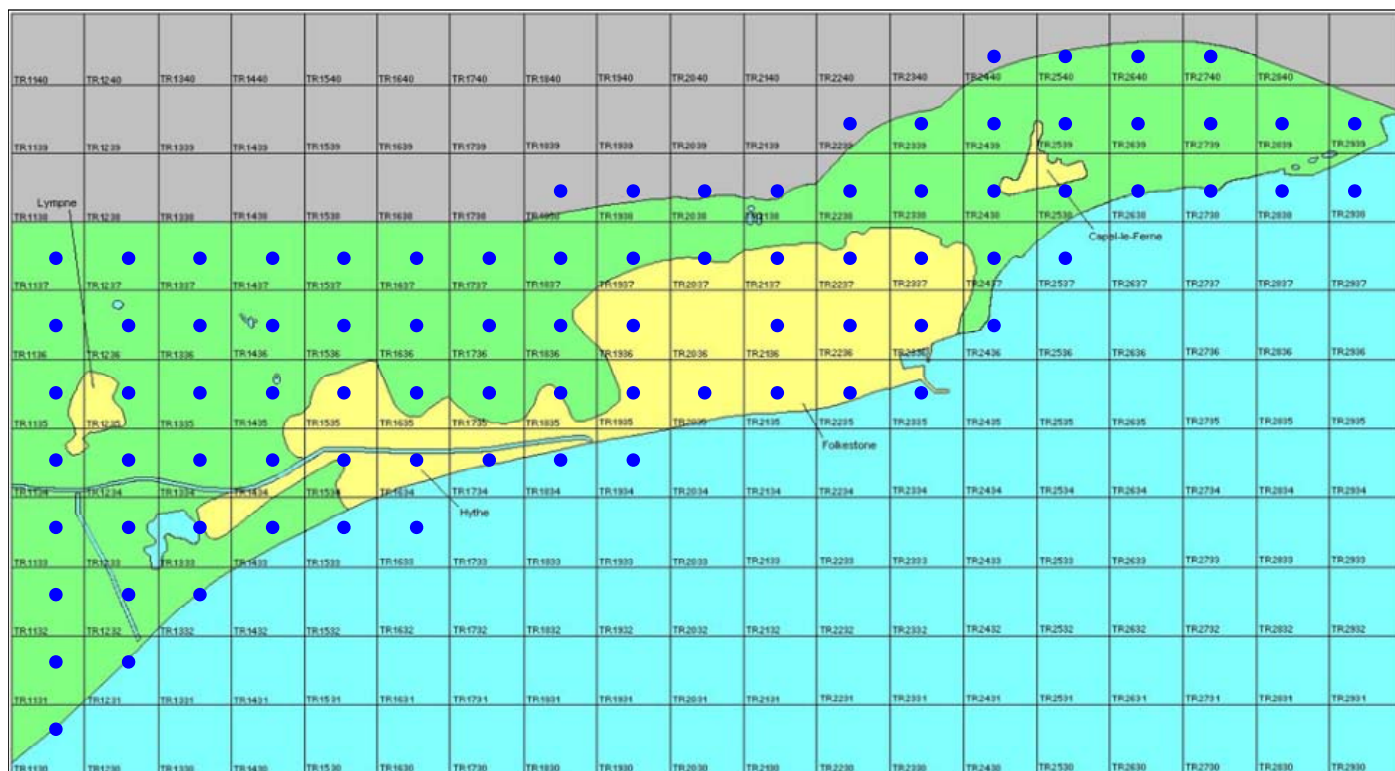

# Common Gull

*Larus canus*

Category A

Winter visitor and passage migrant

A common passage migrant and winter visitor to Kent, that breeds annually in small numbers.

The full species account will follow but the breeding and wintering distribution maps based on the 2007 – 2012 BTO / KOS atlas are provided below.

Common Gull at Seabrook (Brian Harper)

The distribution of winter records recorded in the BTO/KOS Atlas (2007 – 2012) is shown in figure 1.

Figure 1: Wintering distribution of Common Gull at Folkestone and Hythe by 1km square