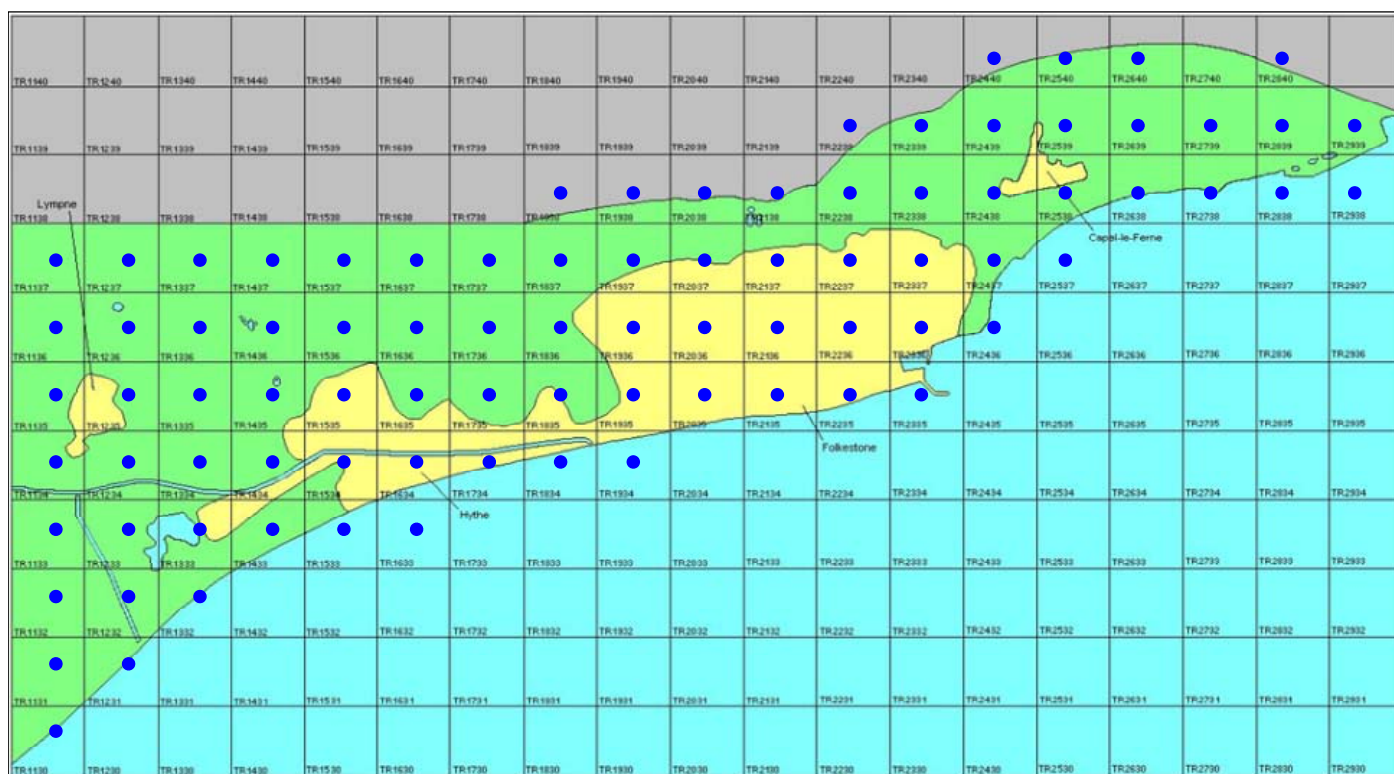

Black-headed Gull

Chroicocephalus ridibundus

Category A

Winter visitor and passage migrant

A common and widespread breeding species in Kent, also a passage migrant and winter visitor.

The full species account will follow but the breeding and wintering distribution maps based on the 2007 – 2012 BTO / KOS atlas are provided below.

Black-headed Gull at Folkestone Warren (Brian Harper)

The distribution of winter records recorded in the BTO/KOS Atlas (2007 – 2012) is shown in figure 1.

Figure 1: Wintering distribution of Black-headed Gull at Folkestone and Hythe by 1km square