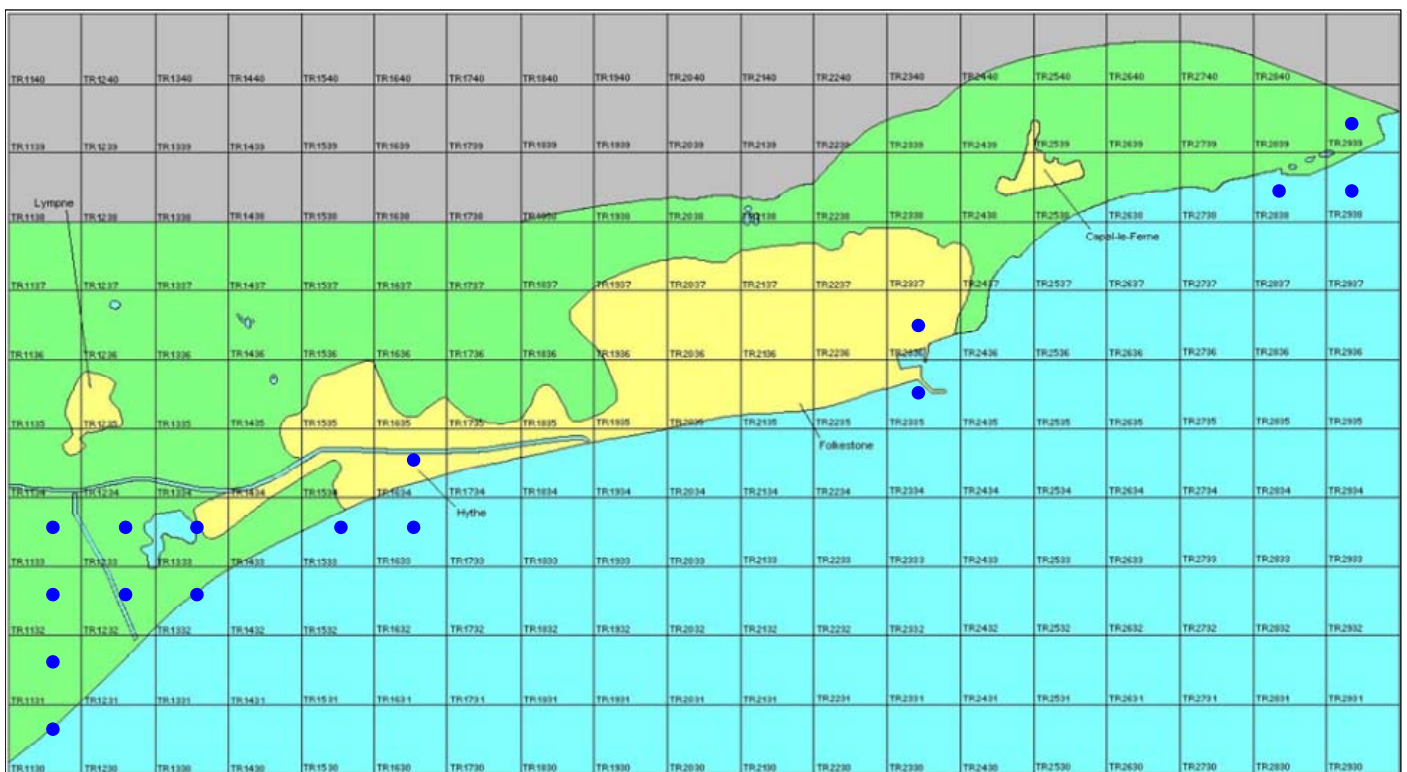

# Common Redshank

*Tringa totanus*

Category A

Winter visitor and passage migrant

A locally common, but declining breeding species in Kent, also a widespread passage migrant and winter visitor.

The full species account will follow but the breeding and wintering distribution maps based on the 2007 – 2012 BTO / KOS atlas are provided below.

Common Redshank at Botolph's Bridge (Brian Harper)

The distribution of winter records recorded in the BTO/KOS Atlas (2007 – 2012) is shown in figure 1.

Figure 1: Wintering distribution of Common Redshank at Folkestone and Hythe by 1km square