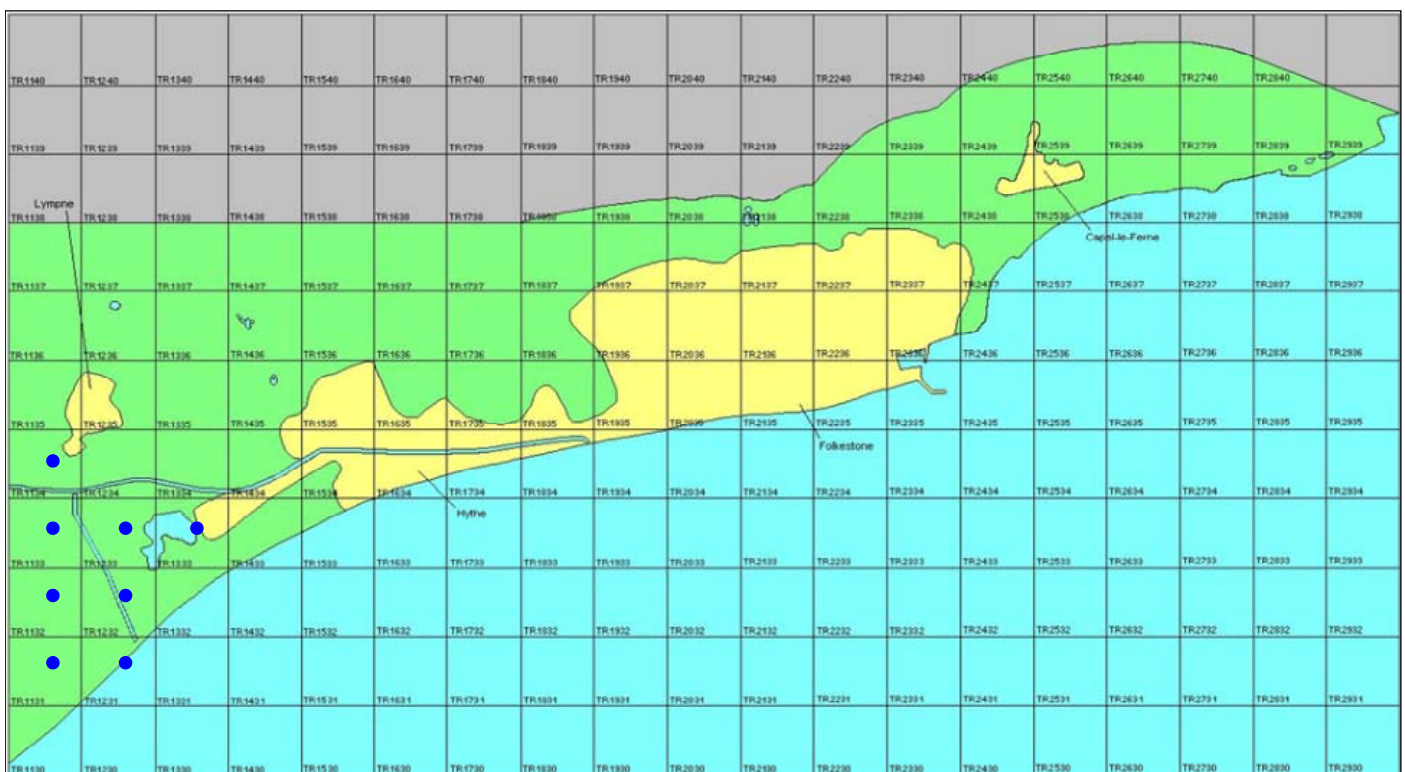

Green Sandpiper

Calidris maritima

Category A

Winter visitor and passage migrant

A regular passage migrant and winter visitor in Kent.

The full species account will follow but the breeding and wintering distribution maps based on the 2007 – 2012 BTO / KOS atlas are provided below.

Green Sandpiper at Botolph's Bridge (Brian Harper)

The distribution of winter records recorded in the BTO/KOS Atlas (2007 – 2012) is shown in figure 1.

Figure 1: Wintering distribution of Green Sandpiper at Folkestone and Hythe by 1km square