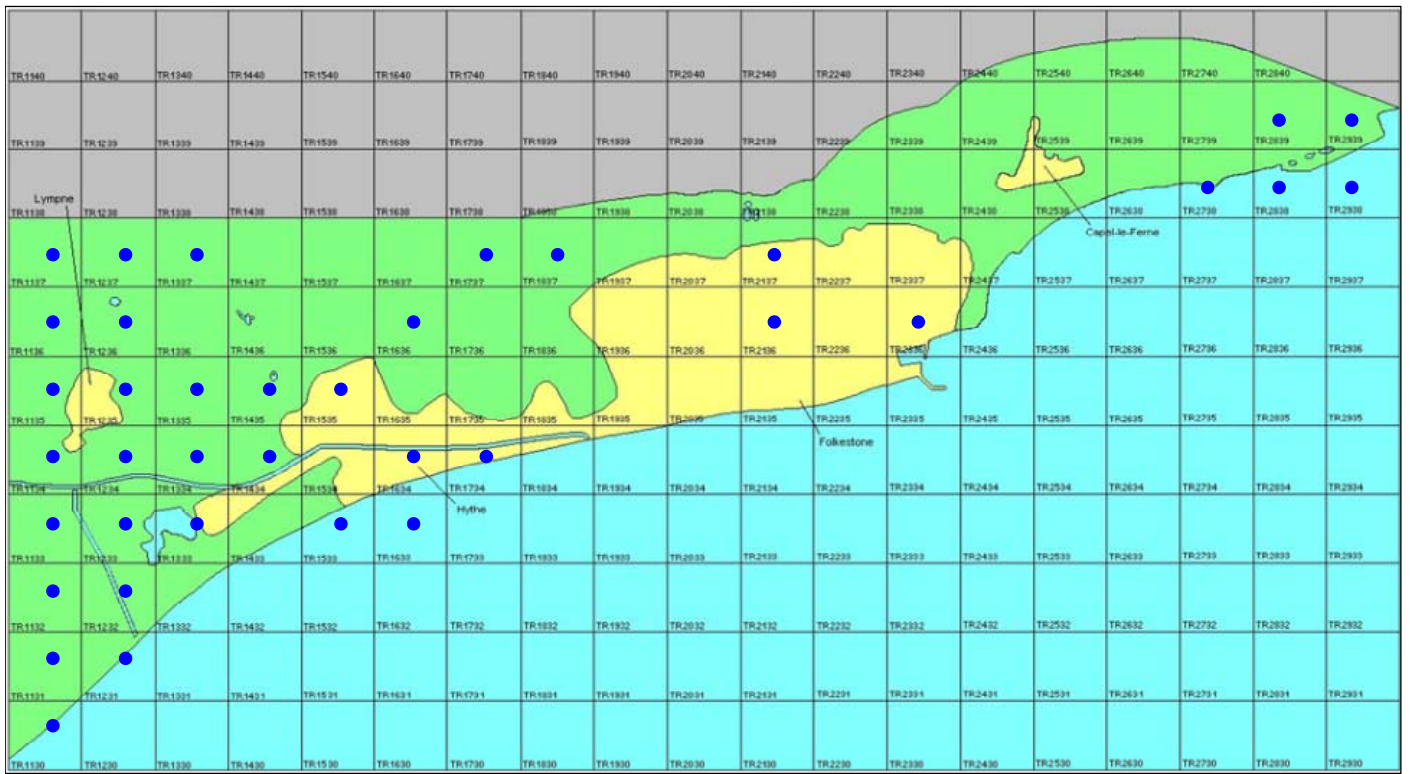

Common Snipe

Gallinago gallinago

Category A

Winter visitor and passage migrant

A local and declining breeding species in Kent, also a widespread passage migrant and winter visitor.

The full species account will follow but the breeding and wintering distribution maps based on the 2007 – 2012 BTO / KOS atlas are provided below.

Common Snipe at Botolph's Bridge (Brian Harper)

The distribution of breeding records recorded in the BTO/KOS Atlas (2007 – 2012) is shown in figure 1.

Figure 1: Breeding distribution of Common Snipe at Folkestone and Hythe by 1km square

The distribution of winter records recorded in the BTO/KOS Atlas (2007 – 2012) is shown in figure 2.

Figure 2: Wintering distribution of Common Snipe at Folkestone and Hythe by 1km square