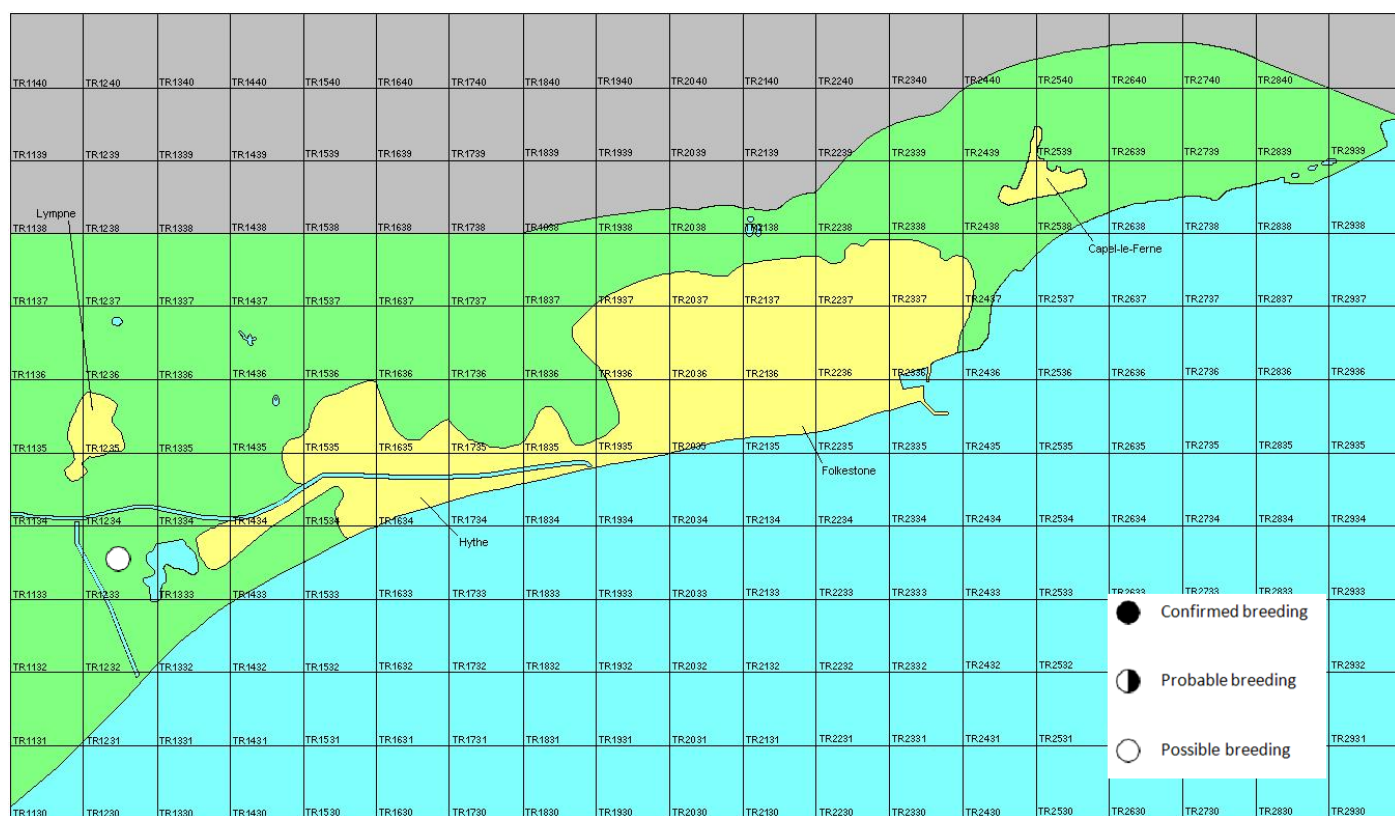

Common Snipe

Gallinago gallinago

Category A

Winter visitor and passage migrant

A local and declining breeding species in Kent, also a widespread passage migrant and winter visitor.

The full species account will follow but the breeding and wintering distribution maps based on the 2007 – 2012 BTO / KOS atlas are provided below.

Common Snipe at Botolph's Bridge (Brian Harper)

The distribution of breeding records recorded in the BTO/KOS Atlas (2007 – 2012) is shown in figure 1.

Figure 1: Breeding distribution of Common Snipe at Folkestone and Hythe by 1km square

The distribution of winter records recorded in the BTO/KOS Atlas (2007 – 2012) is shown in figure 2.

Figure 2: Wintering distribution of Common Snipe at Folkestone and Hythe by 1km square