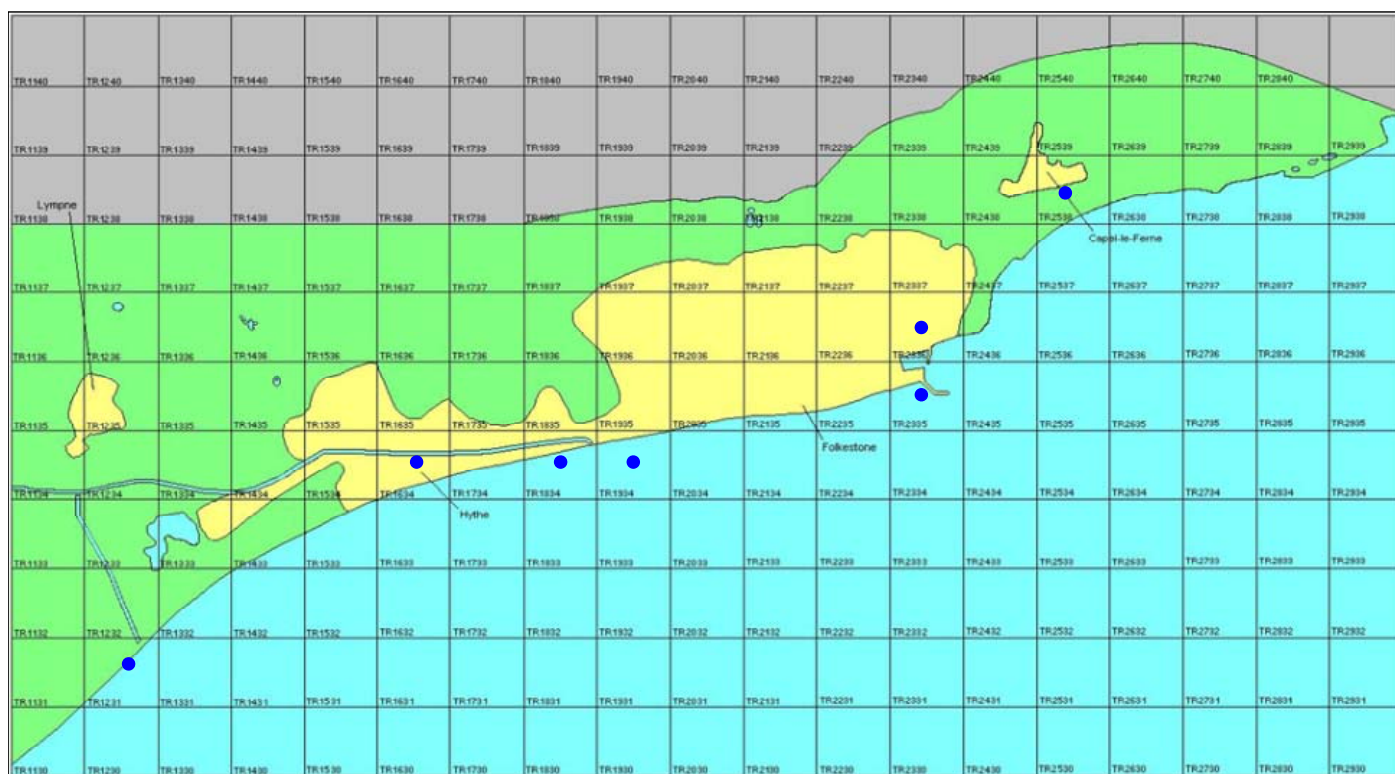

Purple Sandpiper

Calidris maritima

Category A

Winter visitor and passage migrant

A regular but declining local winter visitor in Kent, also a passage migrant in small numbers

The full species account will follow but the breeding and wintering distribution maps based on the 2007 – 2012 BTO / KOS atlas are provided below.

Purple Sandpiper at Hythe (Brian Harper)

The distribution of winter records recorded in the BTO/KOS Atlas (2007 – 2012) is shown in figure 1.

Figure 1: Wintering distribution of Purple Sandpiper at Folkestone and Hythe by 1km square