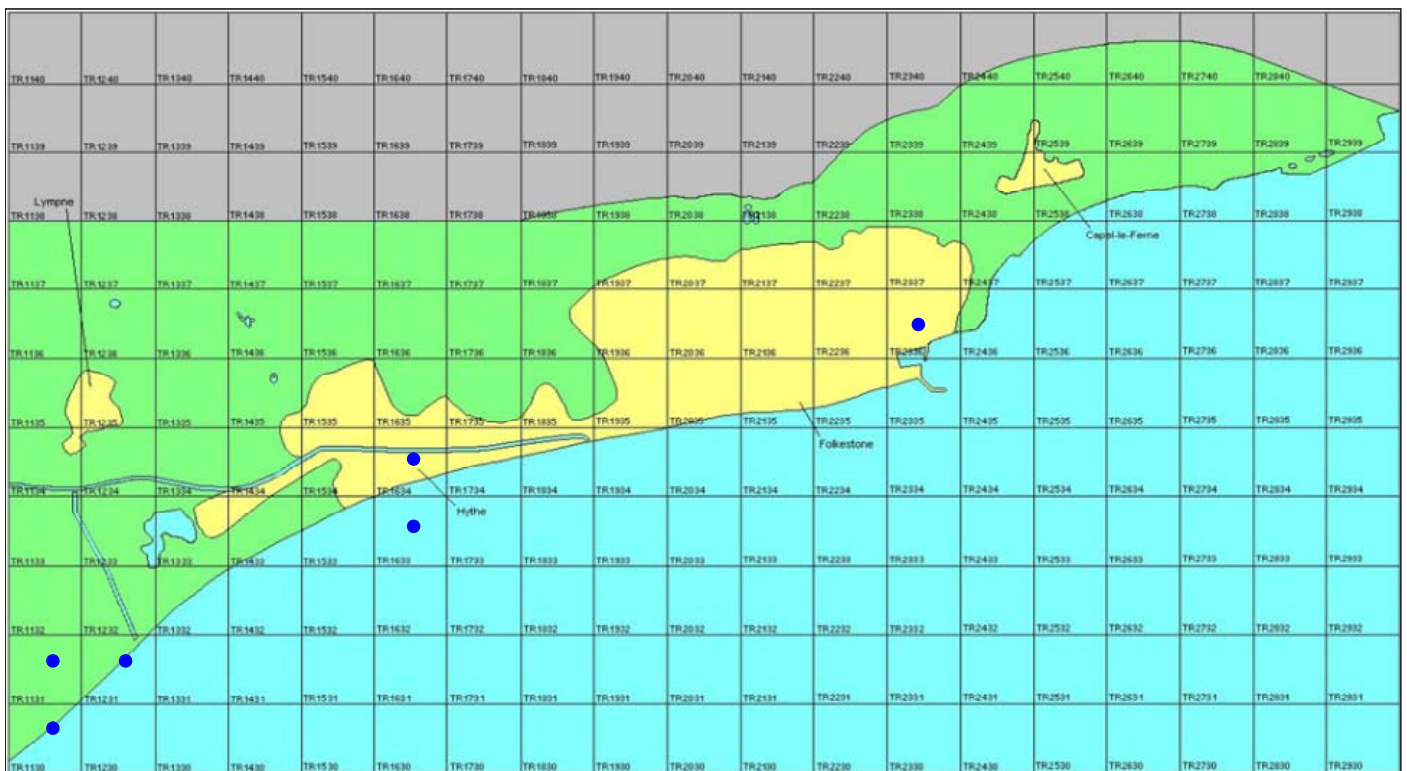

Sanderling

Calidris alba

Category A

Winter visitor and passage migrant

A common passage migrant and winter visitor in Kent, which is scarce inland.

The full species account will follow but the breeding and wintering distribution maps based on the 2007 – 2012 BTO / KOS atlas are provided below.

Sanderling at Hythe Ranges (Brian Harper)

The distribution of winter records recorded in the BTO/KOS Atlas (2007 – 2012) is shown in figure 1.

Figure 1: Wintering distribution of Sanderling at Folkestone and Hythe by 1km square