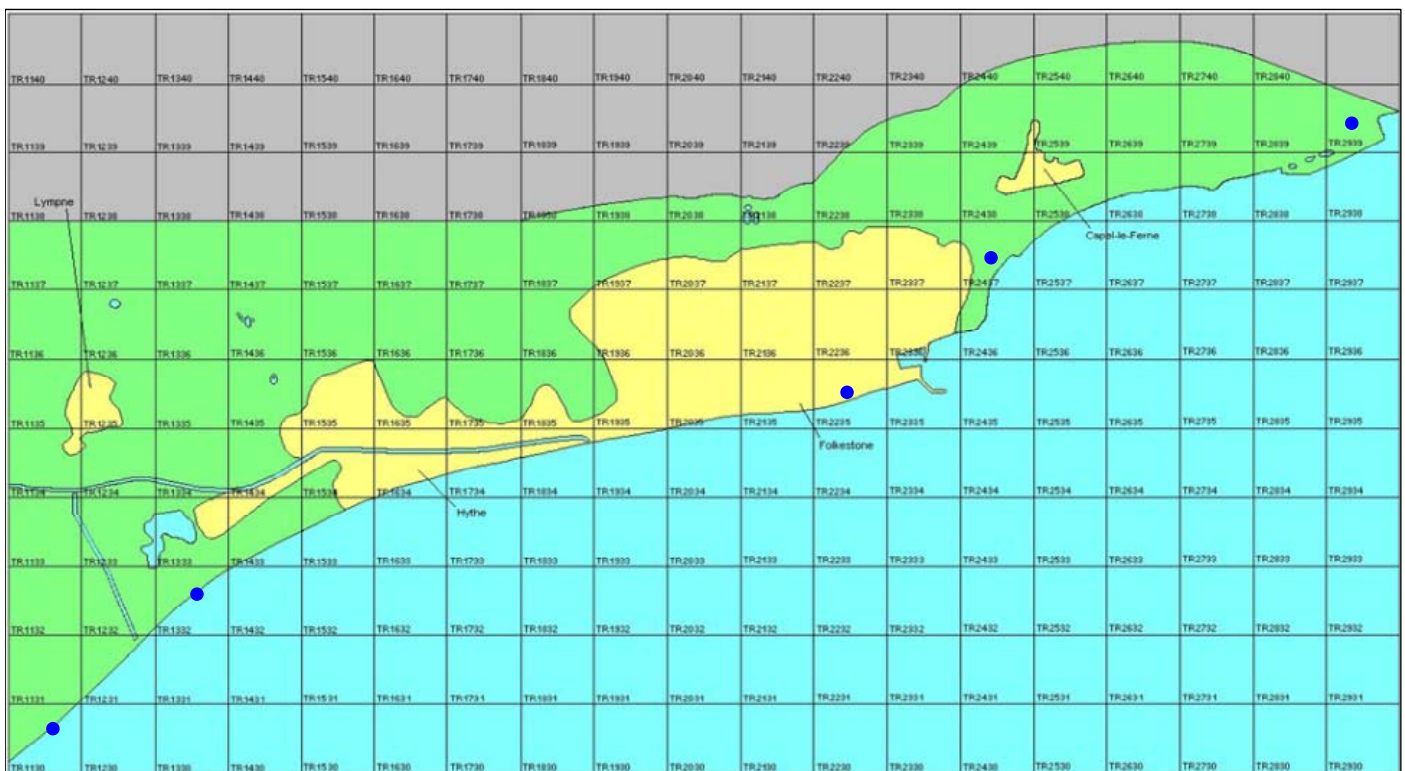

Grey Plover

Pluvialis squatarola

Category A

Winter visitor and passage migrant

A common passage migrant and winter visitor to Kent, occasionally summering. Rare inland.

The full species account will follow but the breeding and wintering distribution maps based on the 2007 – 2012 BTO / KOS atlas are provided below.

Grey Plover at the Willop Outfall (Ian Roberts)

The distribution of winter records recorded in the BTO/KOS Atlas (2007 – 2012) is shown in figure 1.

Figure 1: Wintering distribution of Grey Plover at Folkestone and Hythe by 1km square