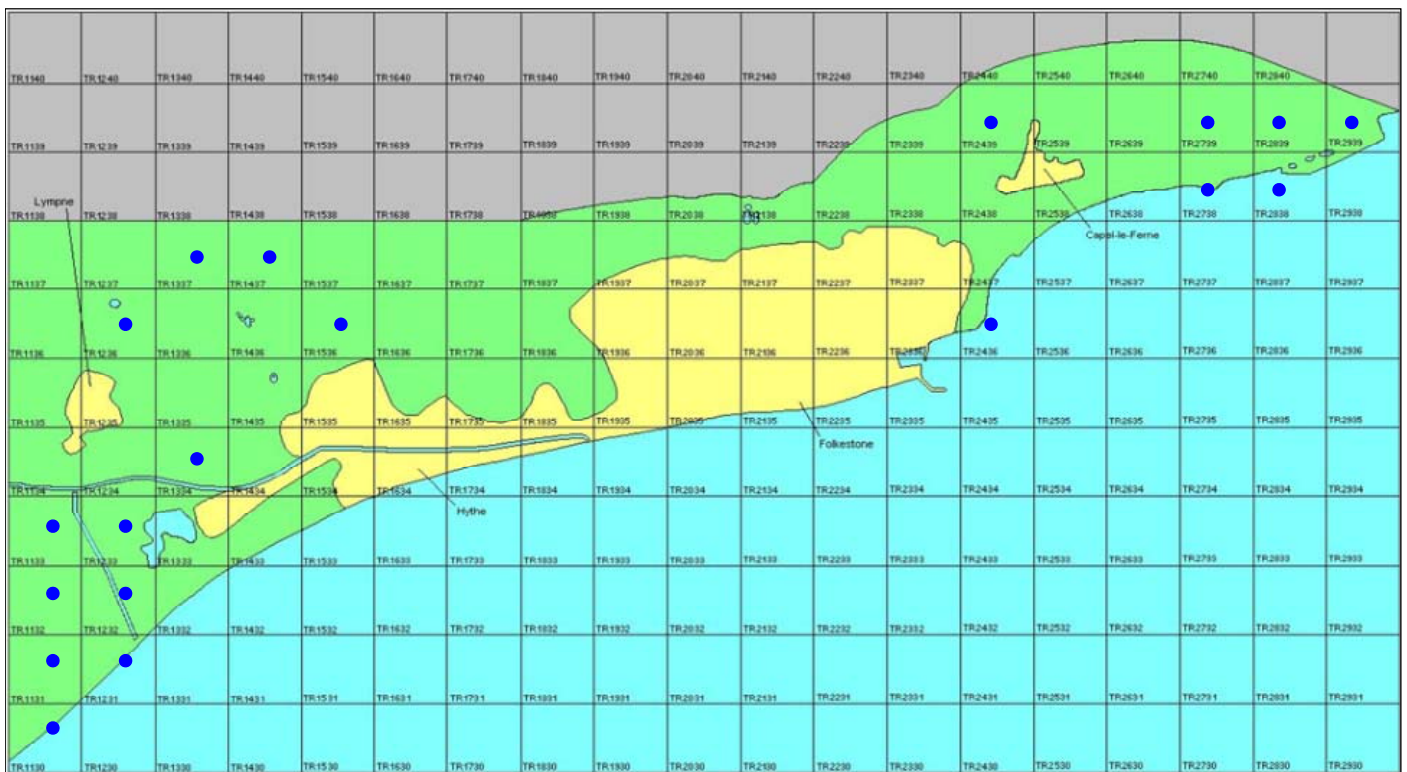

Golden Plover

Pluvialis apricaria

Category A

Winter visitor and passage migrant

A widespread passage migrant and winter to Kent.

The full species account will follow but the breeding and wintering distribution maps based on the 2007 – 2012 BTO / KOS atlas are provided below.

Golden Plover at Hythe Imperial Golf Course
(Brian Harper)

The distribution of winter records recorded in the BTO/KOS Atlas (2007 – 2012) is shown in figure 1.

Figure 1: Wintering distribution of Golden Plover at Folkestone and Hythe by 1km square