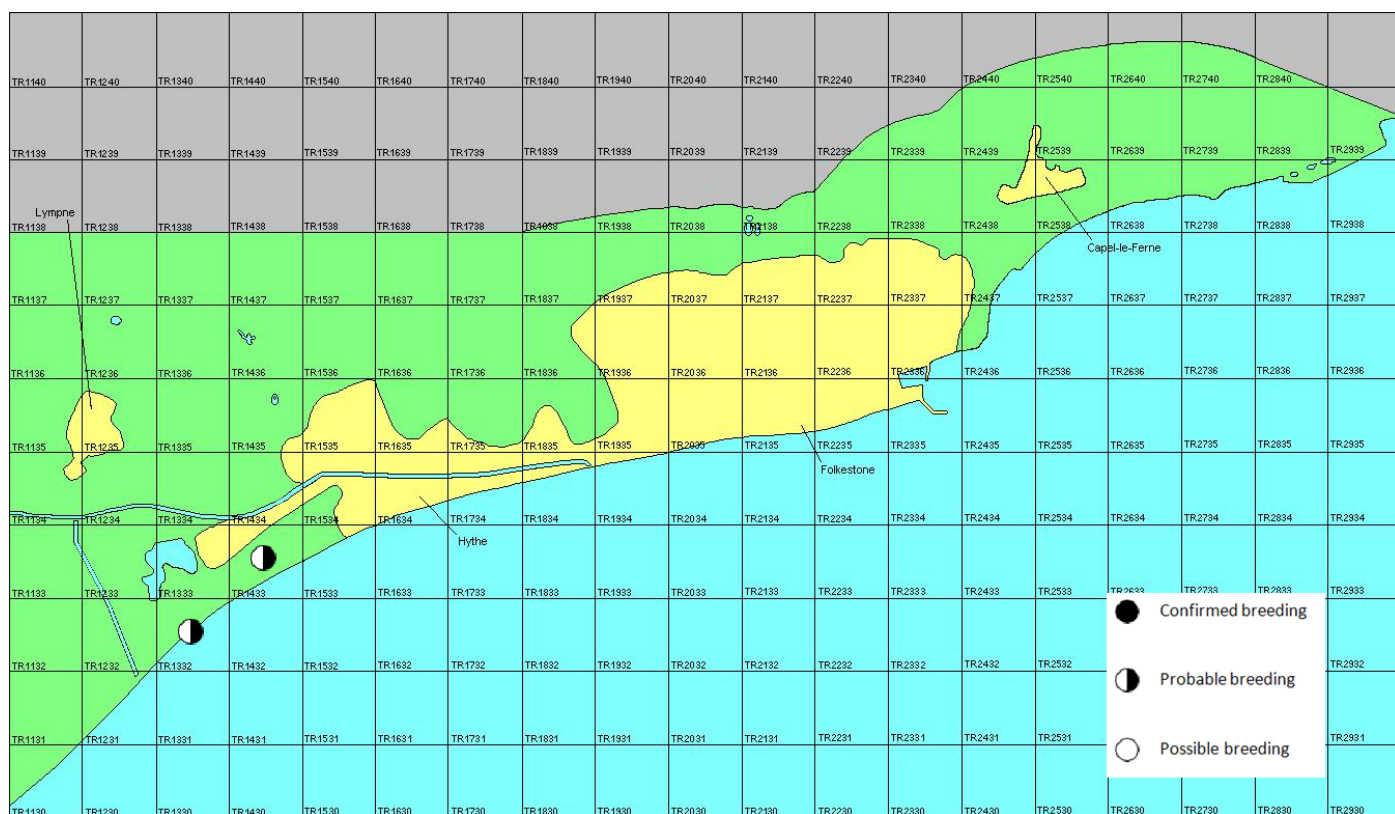

Ringed Plover

Charadrius hiaticula

Category A

Occasional breeding species, also a winter visitor and passage migrant

A common breeding species in Kent, also a passage migrant and winter visitor. Scarce inland.

The full species account will follow but the breeding and wintering distribution maps based on the 2007 – 2012 BTO / KOS atlas are provided below.

Ringed Plover at Hythe Redoubt (Brian Harper)

The distribution of breeding records recorded in the BTO/KOS Atlas (2007 – 2012) is shown in figure 1.

Figure 1: Breeding distribution of Ringed Plover at Folkestone and Hythe by 1km square

The distribution of winter records recorded in the BTO/KOS Atlas (2007 – 2012) is shown in figure 2.

Figure 2: Wintering distribution of Ringed Plover at Folkestone and Hythe by 1km square