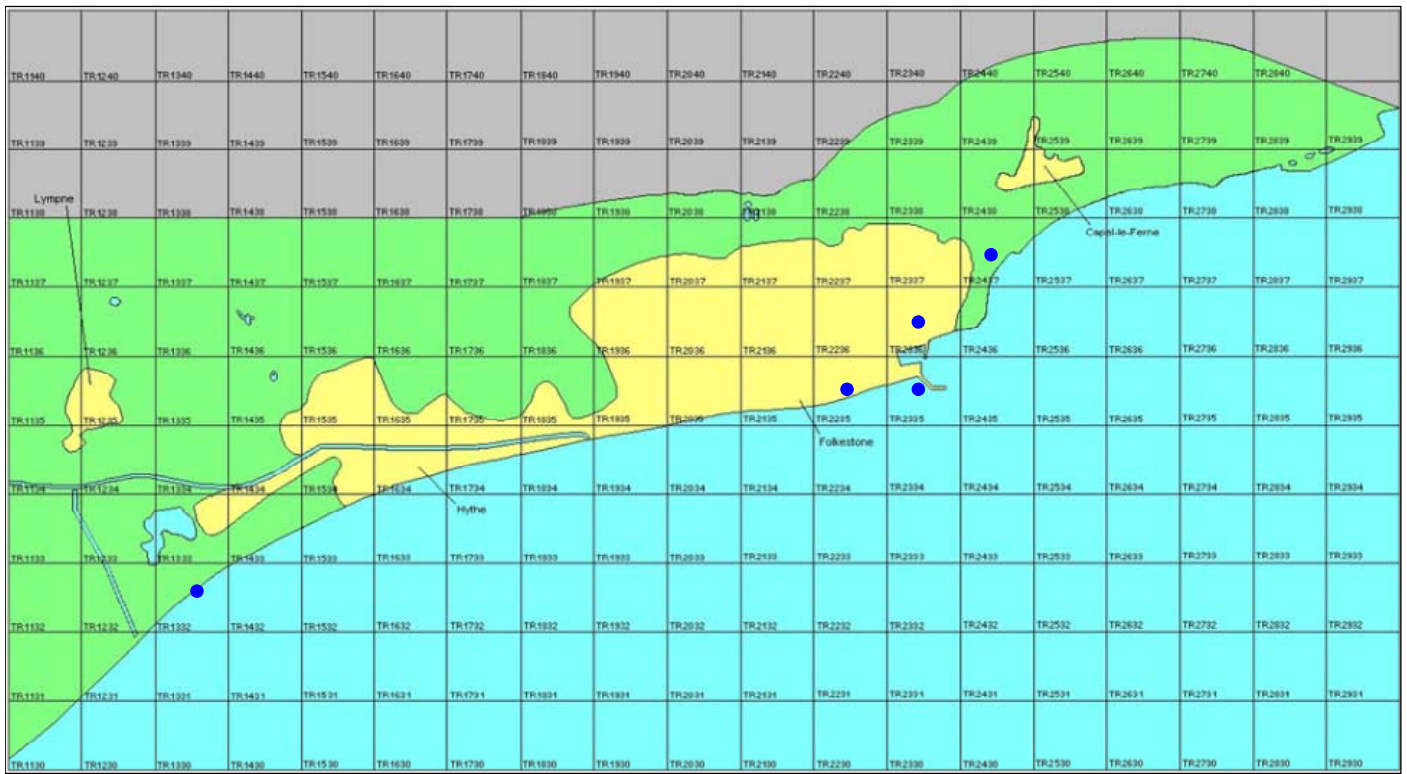

Ringed Plover

Charadrius hiaticula

Category A

Occasional breeding species, also a winter visitor and passage migrant

A common breeding species in Kent, also a passage migrant and winter visitor. Scarce inland.

The full species account will follow but the breeding and wintering distribution maps based on the 2007 – 2012 BTO / KOS atlas are provided below.

Ringed Plover at Hythe Redoubt (Brian Harper)

The distribution of breeding records recorded in the BTO/KOS Atlas (2007 – 2012) is shown in figure 1.

Figure 1: Breeding distribution of Ringed Plover at Folkestone and Hythe by 1km square

The distribution of winter records recorded in the BTO/KOS Atlas (2007 – 2012) is shown in figure 2.

Figure 2: Wintering distribution of Ringed Plover at Folkestone and Hythe by 1km square