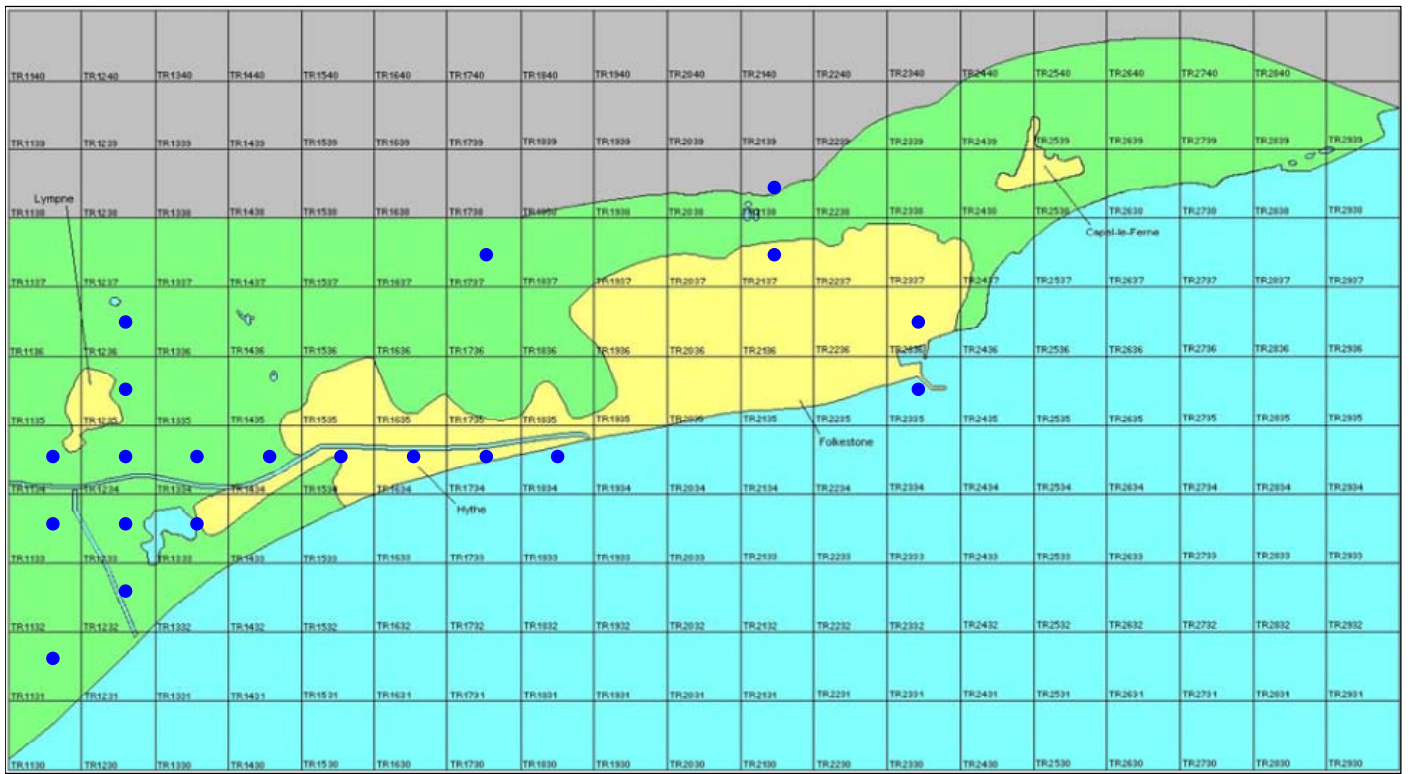

Coot

Fulica atra

Category A

Breeding resident and winter visitor

A common and widespread resident breeding species and winter visitor in Kent.

The full species account will follow but the breeding and wintering distribution maps based on the 2007 – 2012 BTO / KOS atlas are provided below.

Coot at Botolph's Bridge (Brian Harper)

The distribution of breeding records recorded in the BTO/KOS Atlas (2007 – 2012) is shown in figure 1.

Figure 1: Breeding distribution of Coot at Folkestone and Hythe by 1km square

The distribution of winter records recorded in the BTO/KOS Atlas (2007 – 2012) is shown in figure 2.

Figure 2: Wintering distribution of Coot at Folkestone and Hythe by 1km square