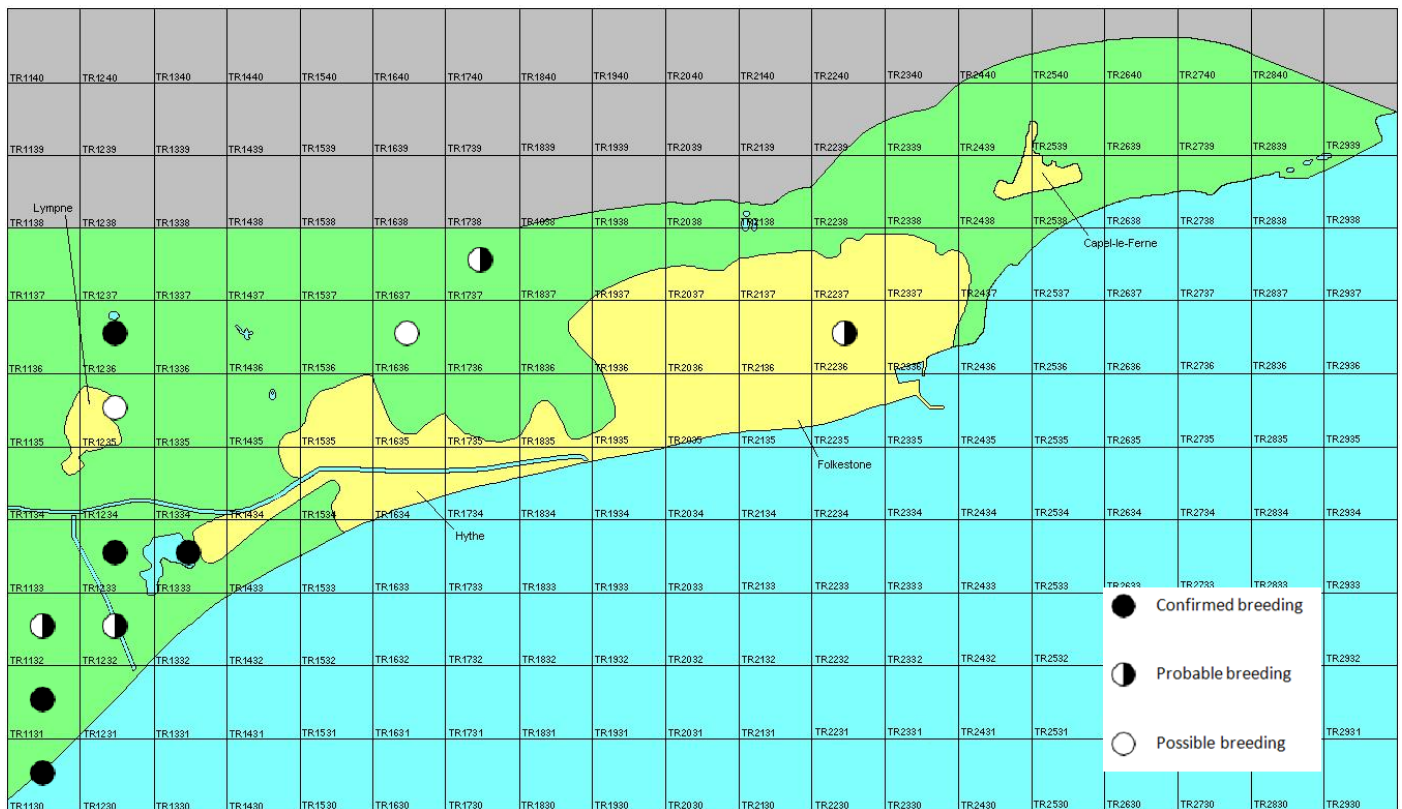

Coot

Fulica atra

Category A

Breeding resident and winter visitor

A common and widespread resident breeding species and winter visitor in Kent.

The full species account will follow but the breeding and wintering distribution maps based on the 2007 – 2012 BTO / KOS atlas are provided below.

Coot at Botolph's Bridge (Brian Harper)

The distribution of breeding records recorded in the BTO/KOS Atlas (2007 – 2012) is shown in figure 1.

Figure 1: Breeding distribution of Coot at Folkestone and Hythe by 1km square

The distribution of winter records recorded in the BTO/KOS Atlas (2007 – 2012) is shown in figure 2.

Figure 2: Wintering distribution of Coot at Folkestone and Hythe by 1km square