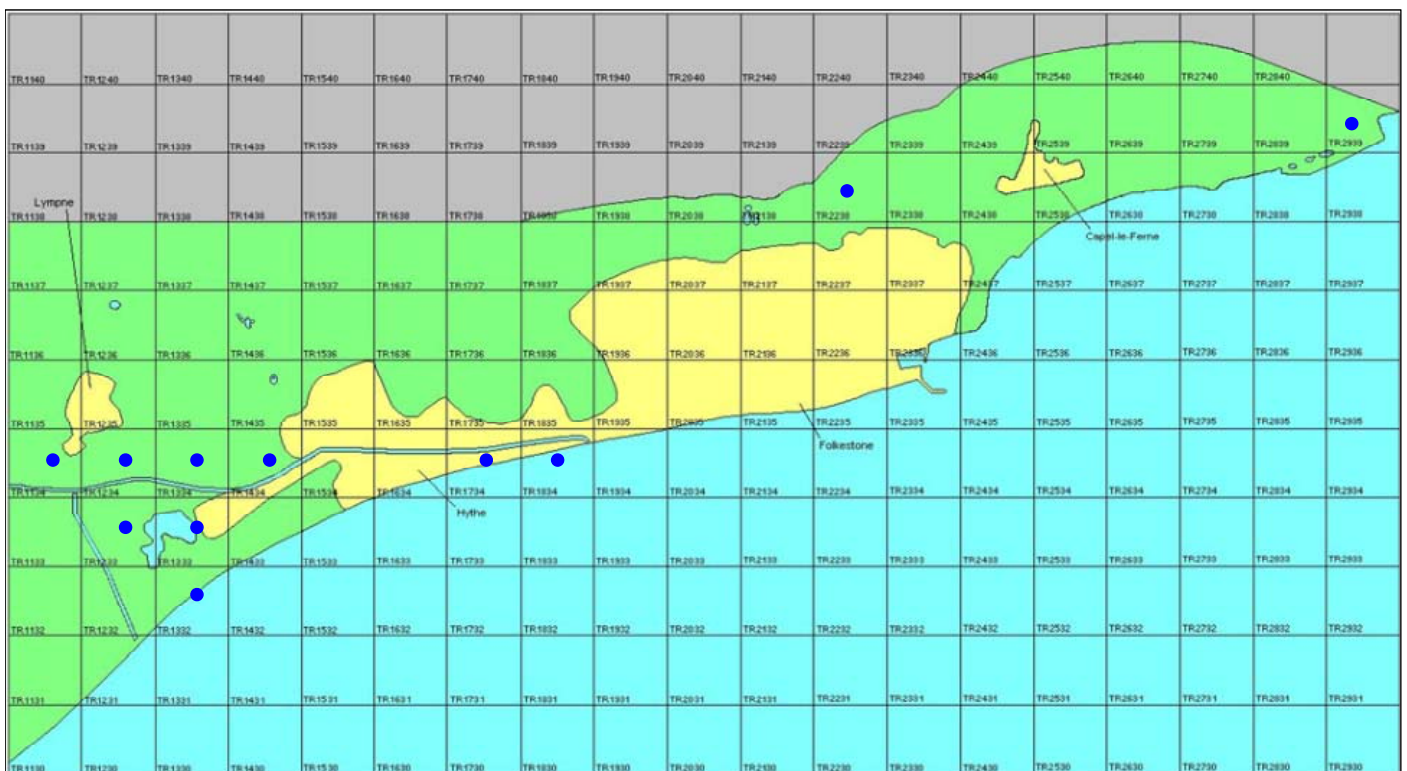

Water Rail

Rallus aquaticus

Category A

Winter visitor and passage migrant

An uncommon but under-recorded breeding species in Kent, also a regular passage migrant and possibly increasing winter visitor.

The full species account will follow but the breeding and wintering distribution maps based on the 2007 – 2012 BTO / KOS atlas are provided below.

Water Rail at Seabrook (Brian Harper)

The distribution of winter records recorded in the BTO/KOS Atlas (2007 – 2012) is shown in figure 1.

Figure 1: Wintering distribution of Water Rail at Folkestone and Hythe by 1km square