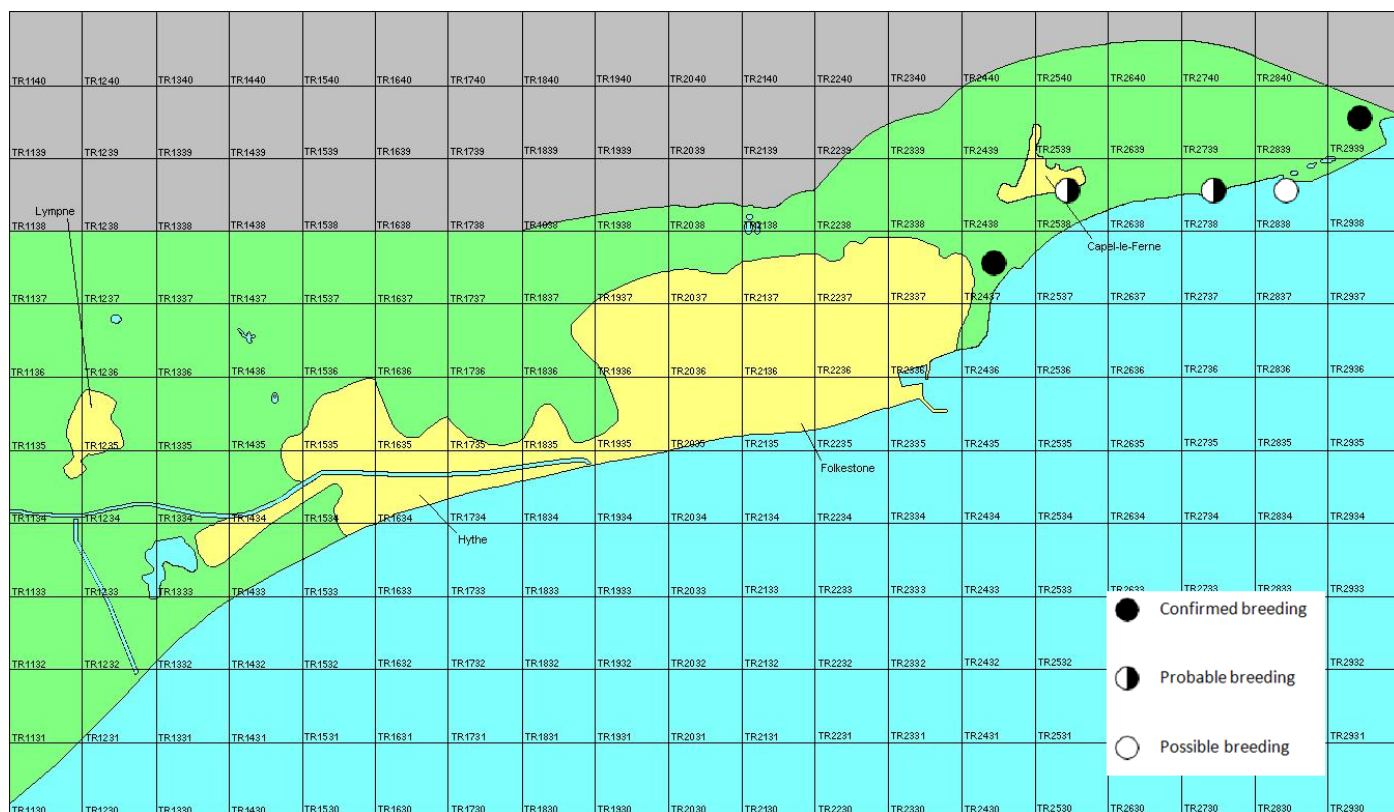

Peregrine

Falco peregrinus

Category A

Resident breeder, winter visitor and passage migrant

A resident breeder, mainly in coastal districts in Kent. Also a migrant and winter visitor, which is now occurring more frequently inland.

The full species account will follow but the breeding and wintering distribution maps based on the 2007 – 2012 BTO / KOS atlas are provided below.

Peregrine at Abbotscliffe (Ian Roberts)

The distribution of breeding records recorded in the BTO/KOS Atlas (2007 – 2012) is shown in figure 1.

Figure 1: Breeding distribution of Peregrine at Folkestone and Hythe by 1km square

The distribution of winter records recorded in the BTO/KOS Atlas (2007 – 2012) is shown in figure 2.

Figure 2: Wintering distribution of Peregrine at Folkestone and Hythe by 1km square