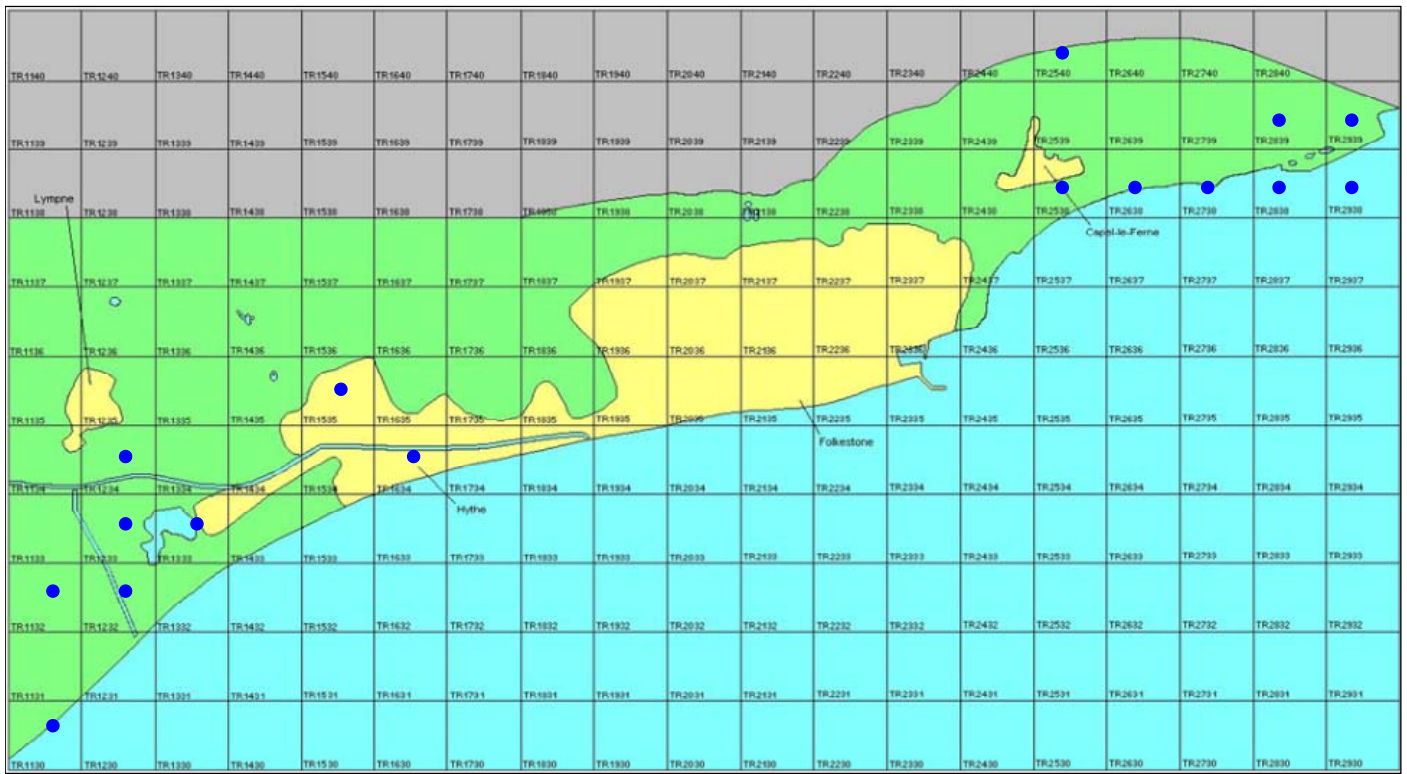

Peregrine

Falco peregrinus

Category A

Resident breeder, winter visitor and passage migrant

A resident breeder, mainly in coastal districts in Kent. Also a migrant and winter visitor, which is now occurring more frequently inland.

The full species account will follow but the breeding and wintering distribution maps based on the 2007 – 2012 BTO / KOS atlas are provided below.

Peregrine at Abbotscliffe (Ian Roberts)

The distribution of breeding records recorded in the BTO/KOS Atlas (2007 – 2012) is shown in figure 1.

Figure 1: Breeding distribution of Peregrine at Folkestone and Hythe by 1km square

The distribution of winter records recorded in the BTO/KOS Atlas (2007 – 2012) is shown in figure 2.

Figure 2: Wintering distribution of Peregrine at Folkestone and Hythe by 1km square