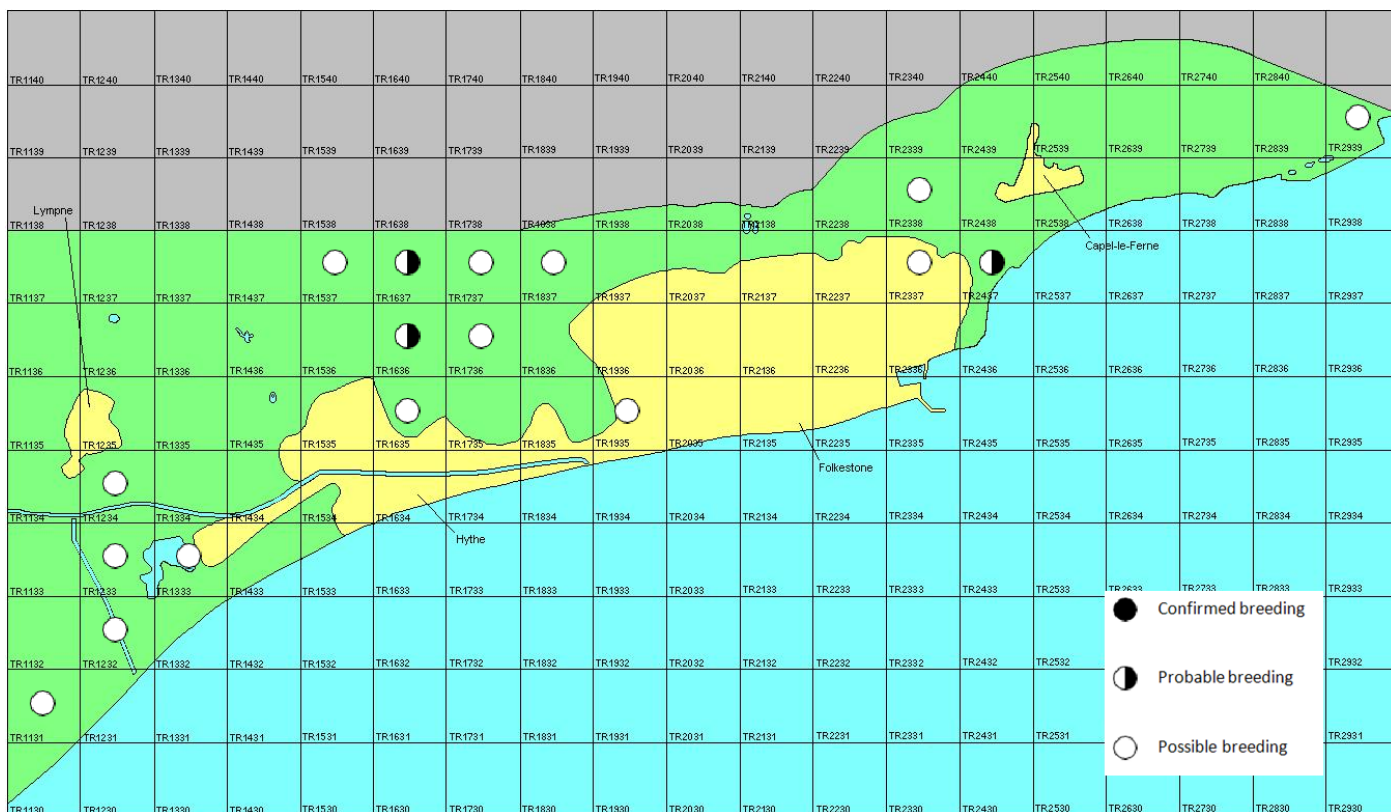

Hobby

Falco subbuteo

Category A

A summer visitor with breeding suspected but not proven.

A summer visitor and passage migrant in Kent, with increasing numbers breeding.

The full species account will follow but the breeding and wintering distribution maps based on the 2007 – 2012 BTO / KOS atlas are provided below.

Hobby at Saltwood Castle (Brian Harper)

The distribution of breeding records recorded in the BTO/KOS Atlas (2007 – 2012) is shown in figure 1.

Figure 1: Breeding distribution of Hobby at Folkestone and Hythe by 1km square