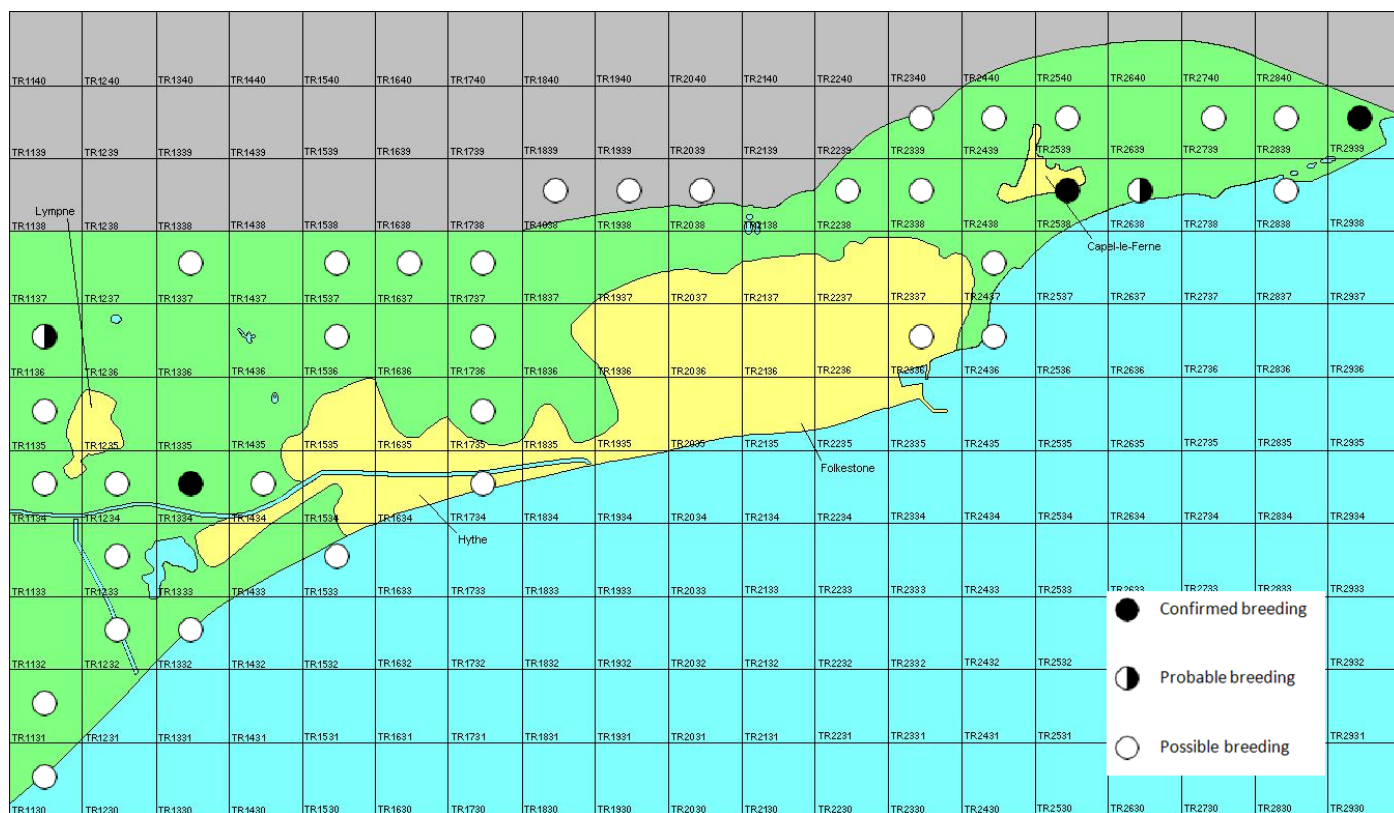

# Kestrel

*Falco tinnunculus*

Category A

Breeding resident and passage migrant

A widespread resident in Kent and a passage migrant in variable numbers.

The full species account will follow but the breeding and wintering distribution maps based on the 2007 – 2012 BTO / KOS atlas are provided below.

Kestrel at Princes Parade (Brian Harper)

The distribution of breeding records recorded in the BTO/KOS Atlas (2007 – 2012) is shown in figure 1.

Figure 1: Breeding distribution of Kestrel at Folkestone and Hythe by 1km square

The distribution of winter records recorded in the BTO/KOS Atlas (2007 – 2012) is shown in figure 2.

Figure 2: Wintering distribution of Kestrel at Folkestone and Hythe by 1km square