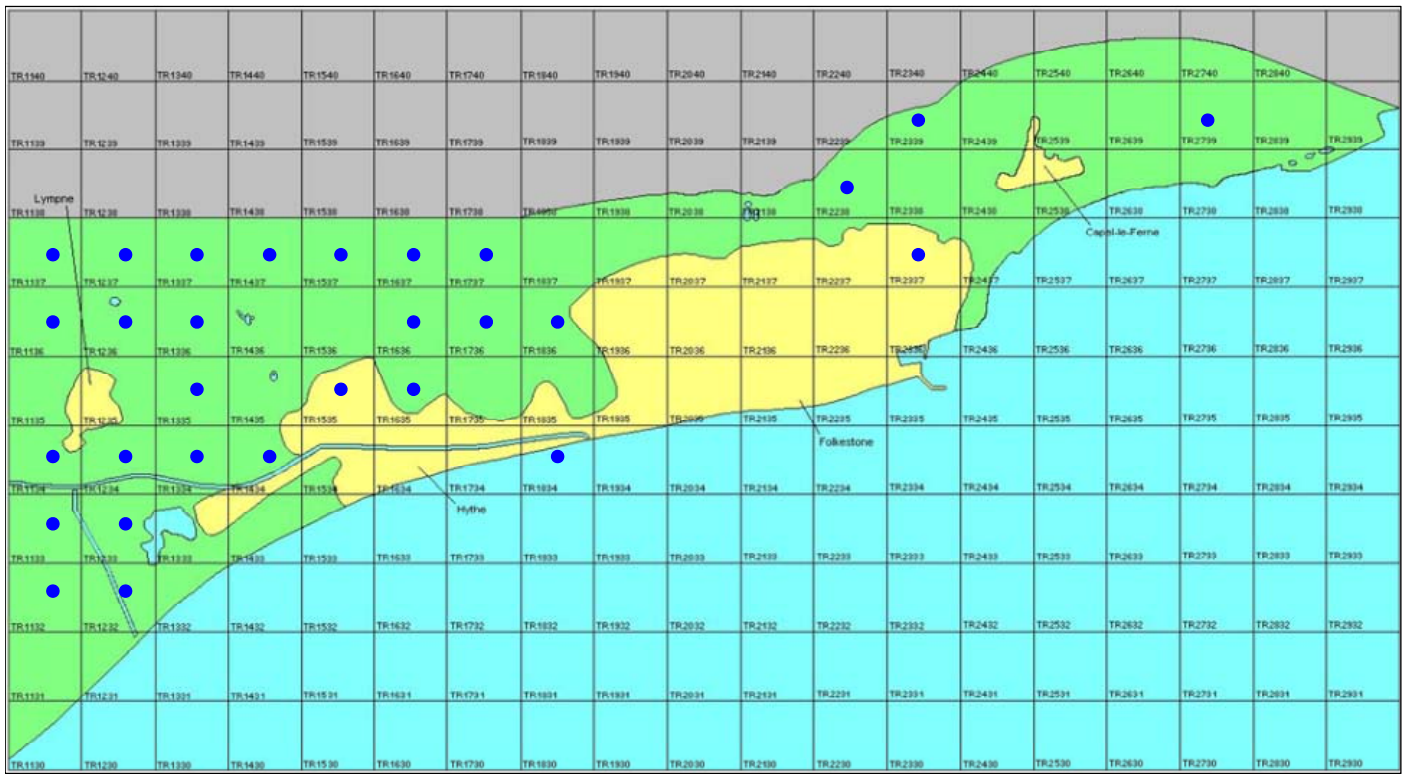

The full species account will follow but the breeding and wintering distribution maps based on the 2007 – 2012 BTO / KOS atlas are provided below.

Common Buzzard at Seabrook (Brian Harper)

The distribution of breeding records recorded in the BTO/KOS Atlas (2007 – 2012) is shown in figure 1.

Figure 1: Breeding distribution of Common Buzzard at Folkestone and Hythe by 1km square

The distribution of winter records recorded in the BTO/KOS Atlas (2007 – 2012) is shown in figure 2.

Figure 2: Wintering distribution of Common Buzzard at Folkestone and Hythe by 1km square