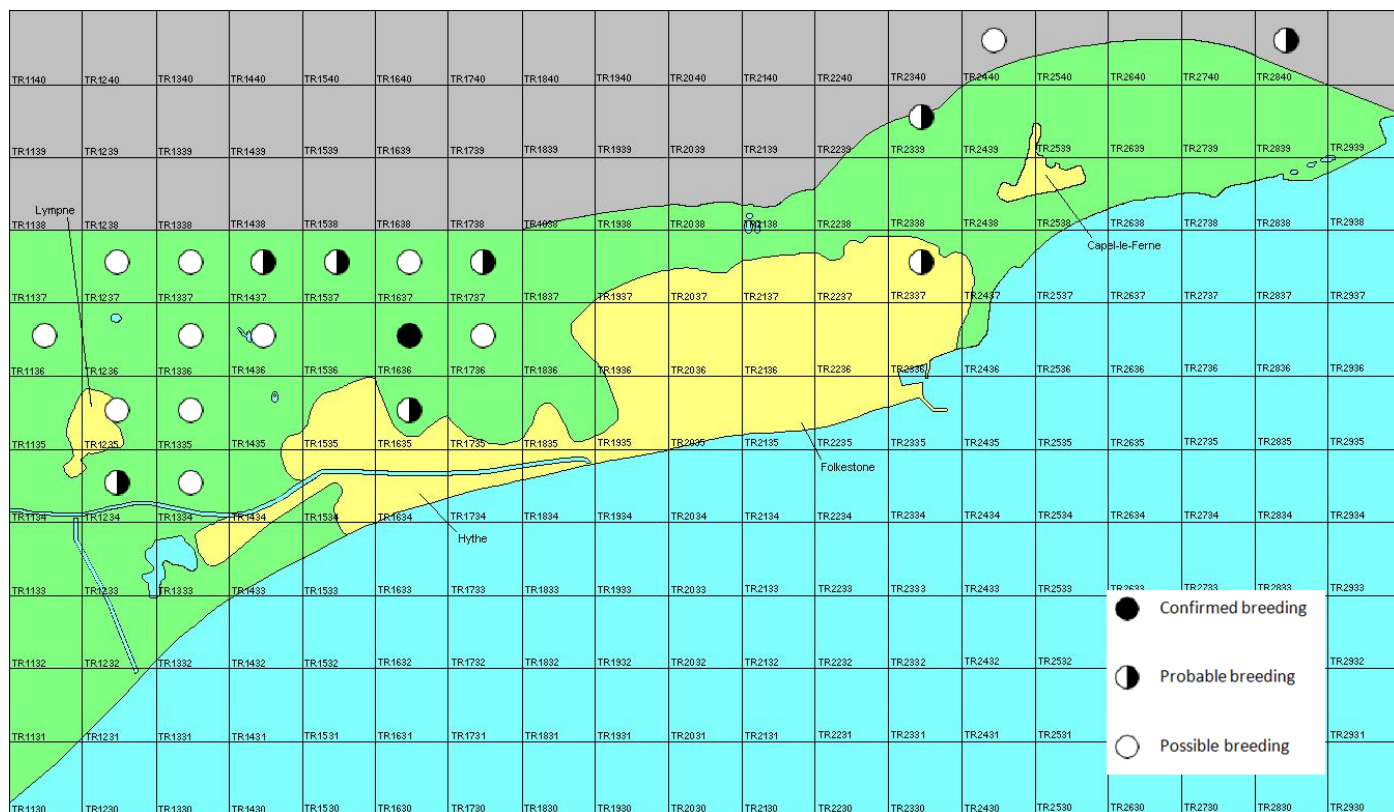

Common Buzzard

Buteo buteo

Category A

Formerly scarce, now an increasing breeding species, winter visitor and passage migrant

A rapidly increasing breeding species, winter visitor and passage migrant in Kent.

The full species account will follow but the breeding and wintering distribution maps based on the 2007 – 2012 BTO / KOS atlas are provided below.

Common Buzzard at Seabrook (Brian Harper)

The distribution of breeding records recorded in the BTO/KOS Atlas (2007 – 2012) is shown in figure 1.

Figure 1: Breeding distribution of Common Buzzard at Folkestone and Hythe by 1km square

The distribution of winter records recorded in the BTO/KOS Atlas (2007 – 2012) is shown in figure 2.

Figure 2: Wintering distribution of Common Buzzard at Folkestone and Hythe by 1km square