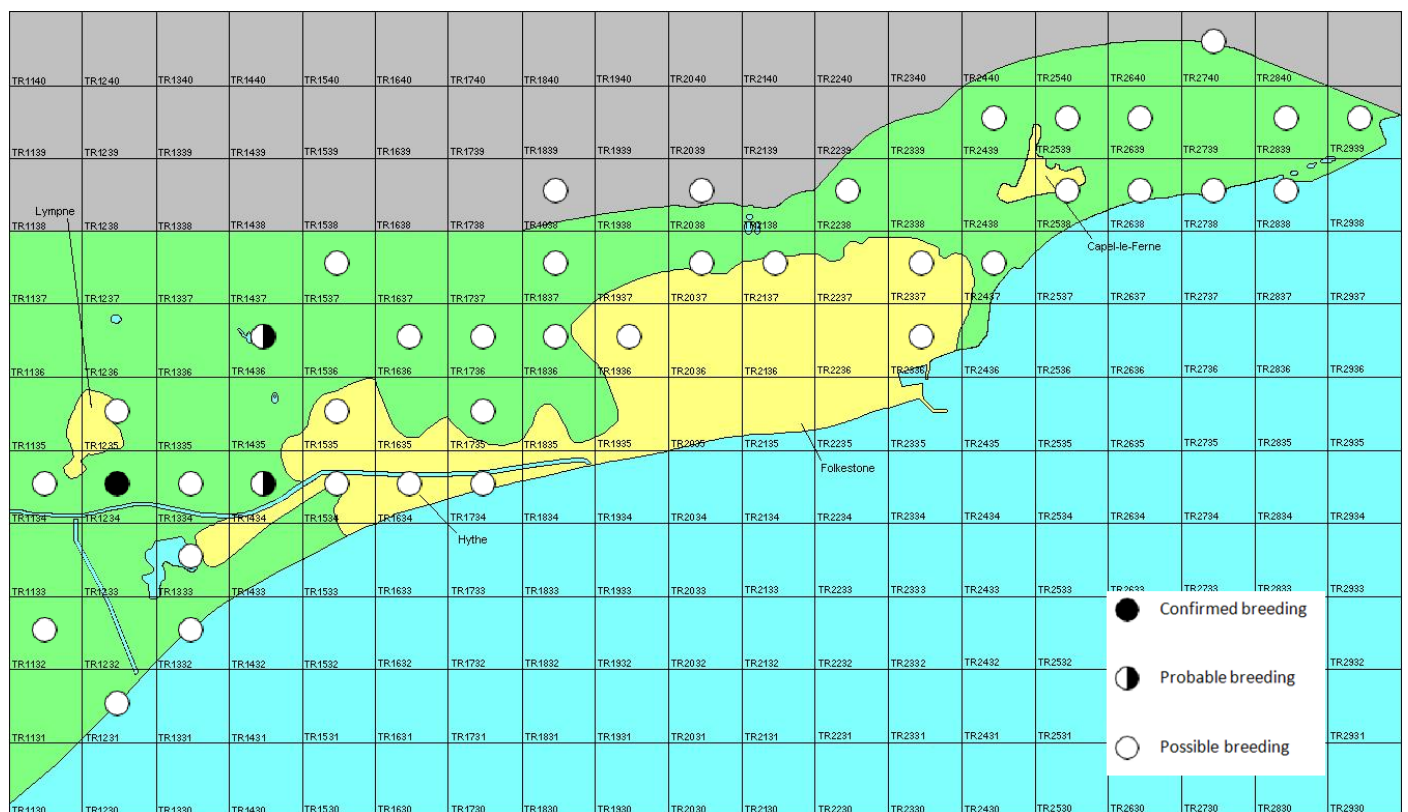

Sparrowhawk

Accipiter nisus

Category A

Breeding resident, winter visitor and passage migrant

Formerly scarce but now widespread breeding species, passage migrant and winter visitor in Kent.

The full species account will follow but the breeding and wintering distribution maps based on the 2007 – 2012 BTO / KOS atlas are provided below.

Sparrowhawk at West Hythe (Brian Harper)

The distribution of breeding records recorded in the BTO/KOS Atlas (2007 – 2012) is shown in figure 1.

Figure 1: Breeding distribution of Sparrowhawk at Folkestone and Hythe by 1km square

The distribution of winter records recorded in the BTO/KOS Atlas (2007 – 2012) is shown in figure 2.

Figure 2: Wintering distribution of Sparrowhawk at Folkestone and Hythe by 1km square