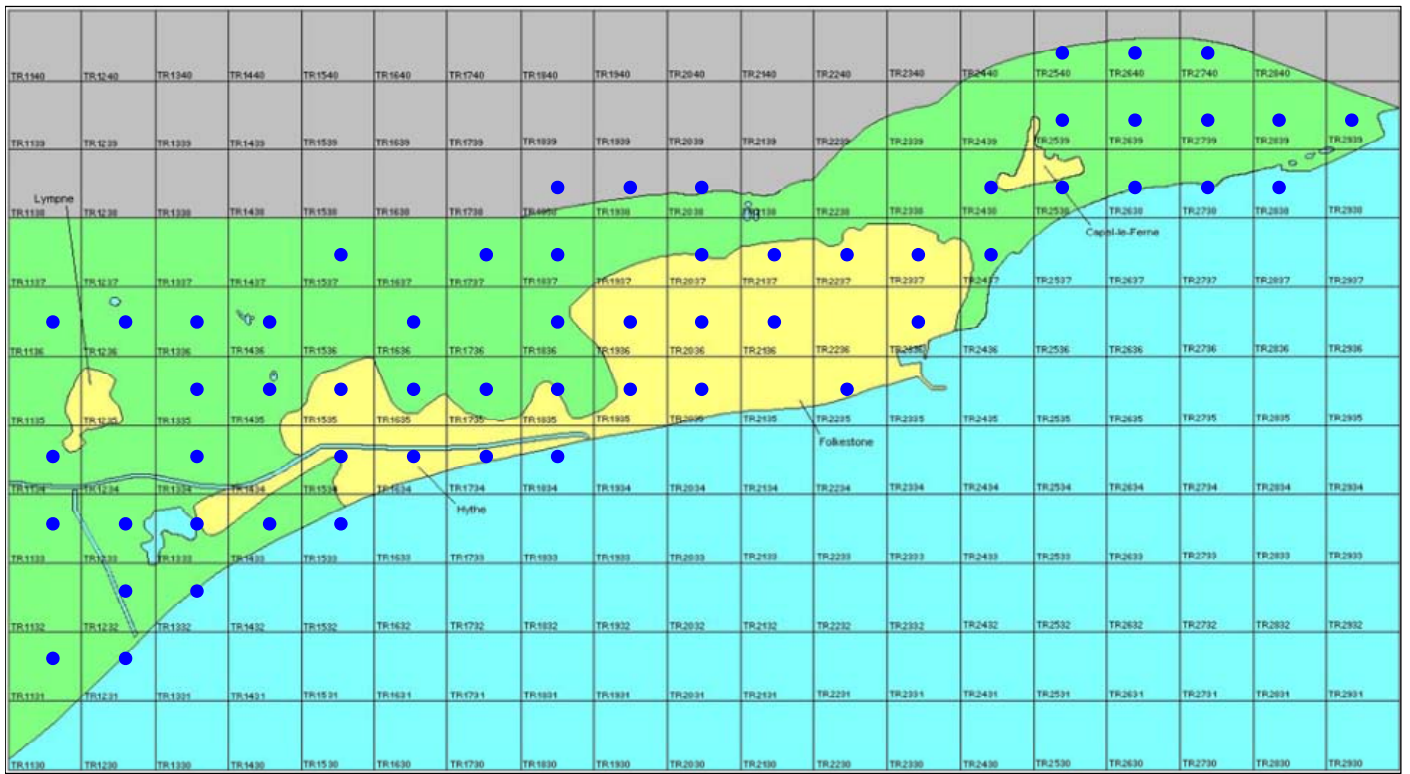

Sparrowhawk

Accipiter nisus

Category A

Breeding resident, winter visitor and passage migrant

Formerly scarce but now widespread breeding species, passage migrant and winter visitor in Kent.

The full species account will follow but the breeding and wintering distribution maps based on the 2007 – 2012 BTO / KOS atlas are provided below.

Sparrowhawk at West Hythe (Brian Harper)

The distribution of breeding records recorded in the BTO/KOS Atlas (2007 – 2012) is shown in figure 1.

Figure 1: Breeding distribution of Sparrowhawk at Folkestone and Hythe by 1km square

The distribution of winter records recorded in the BTO/KOS Atlas (2007 – 2012) is shown in figure 2.

Figure 2: Wintering distribution of Sparrowhawk at Folkestone and Hythe by 1km square