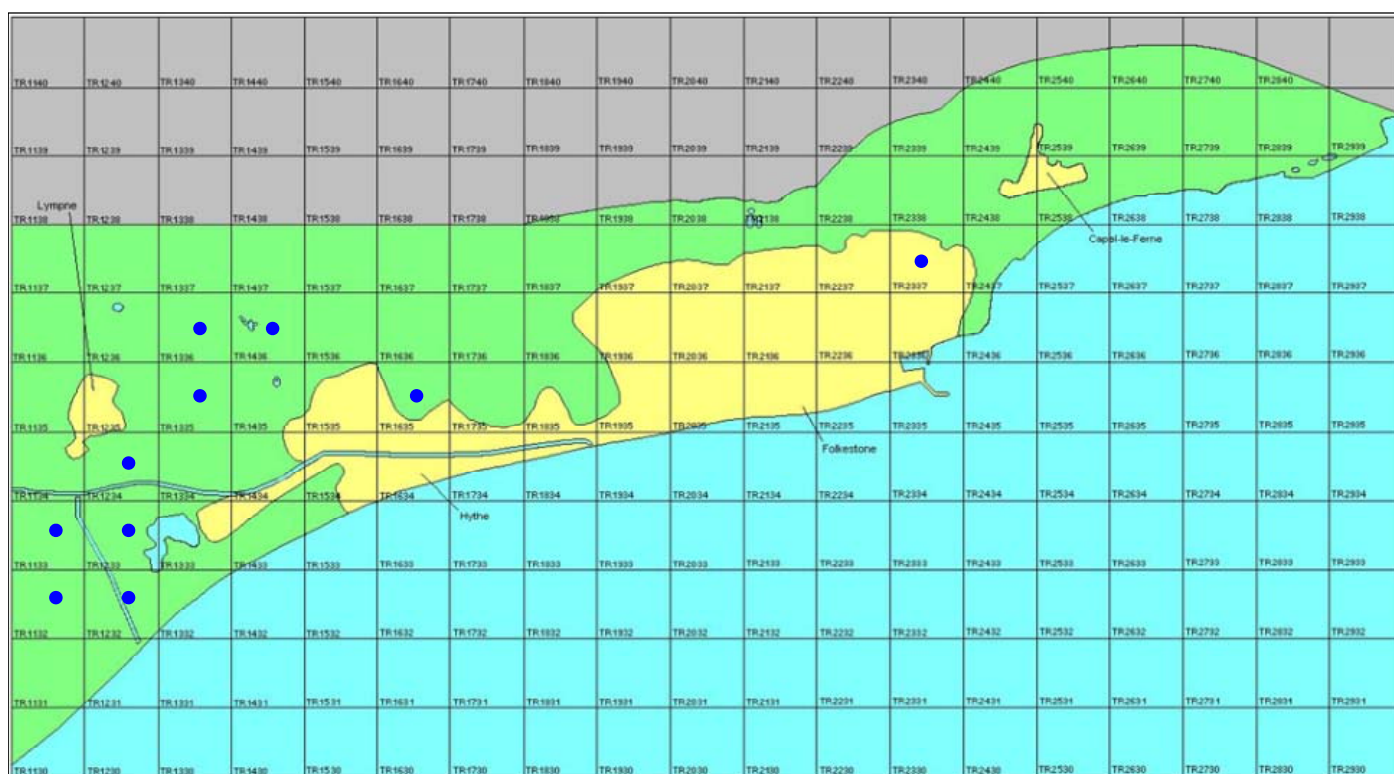

Marsh Harrier

Circus aeruginosus

Category A

Winter visitor and passage migrant

An increasing breeding and wintering species in Kent, and a regular passage migrant.

The full species account will follow but the breeding and wintering distribution maps based on the 2007 – 2012 BTO / KOS atlas are provided below.

Marsh Harrier at Nickoll's Quarry (Brian Harper)

The distribution of winter records recorded in the BTO/KOS Atlas (2007 – 2012) is shown in figure 1.

Figure 1: Wintering distribution of Marsh Harrier at Folkestone and Hythe by 1km square