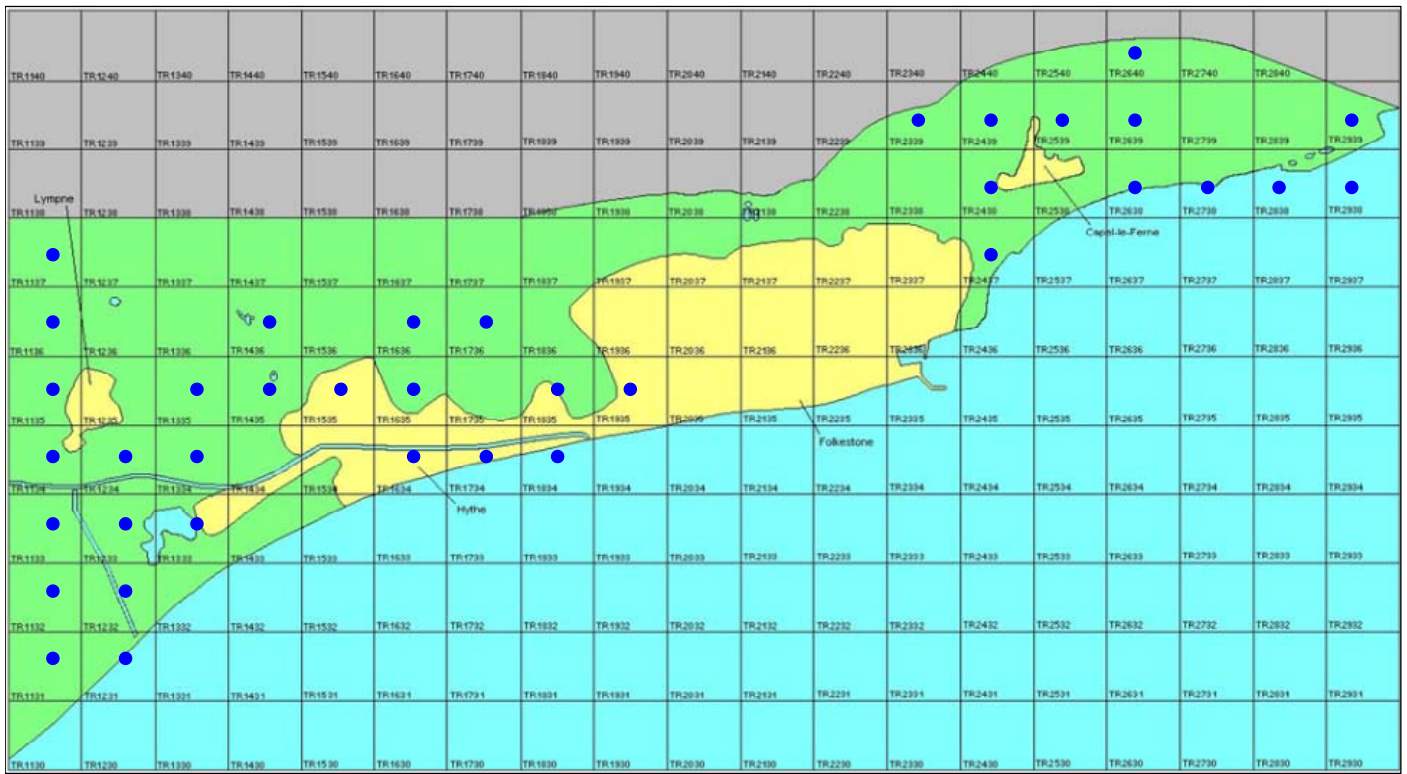

# Grey Heron

*Ardea cinerea*

Category A

Breeding resident and passage migrant

A widespread resident and partial migrant in Kent.

The full species account will follow but the breeding and wintering distribution maps based on the 2007 – 2012 BTO / KOS atlas are provided below.

Grey Heron at Botolph's Bridge (Brian Harper)

The distribution of breeding records recorded in the BTO/KOS Atlas (2007 – 2012) is shown in figure 1.

Figure 1: Breeding distribution of Grey Heron at Folkestone and Hythe by 1km square

The distribution of winter records recorded in the BTO/KOS Atlas (2007 – 2012) is shown in figure 2.

Figure 2: Wintering distribution of Grey Heron at Folkestone and Hythe by 1km square