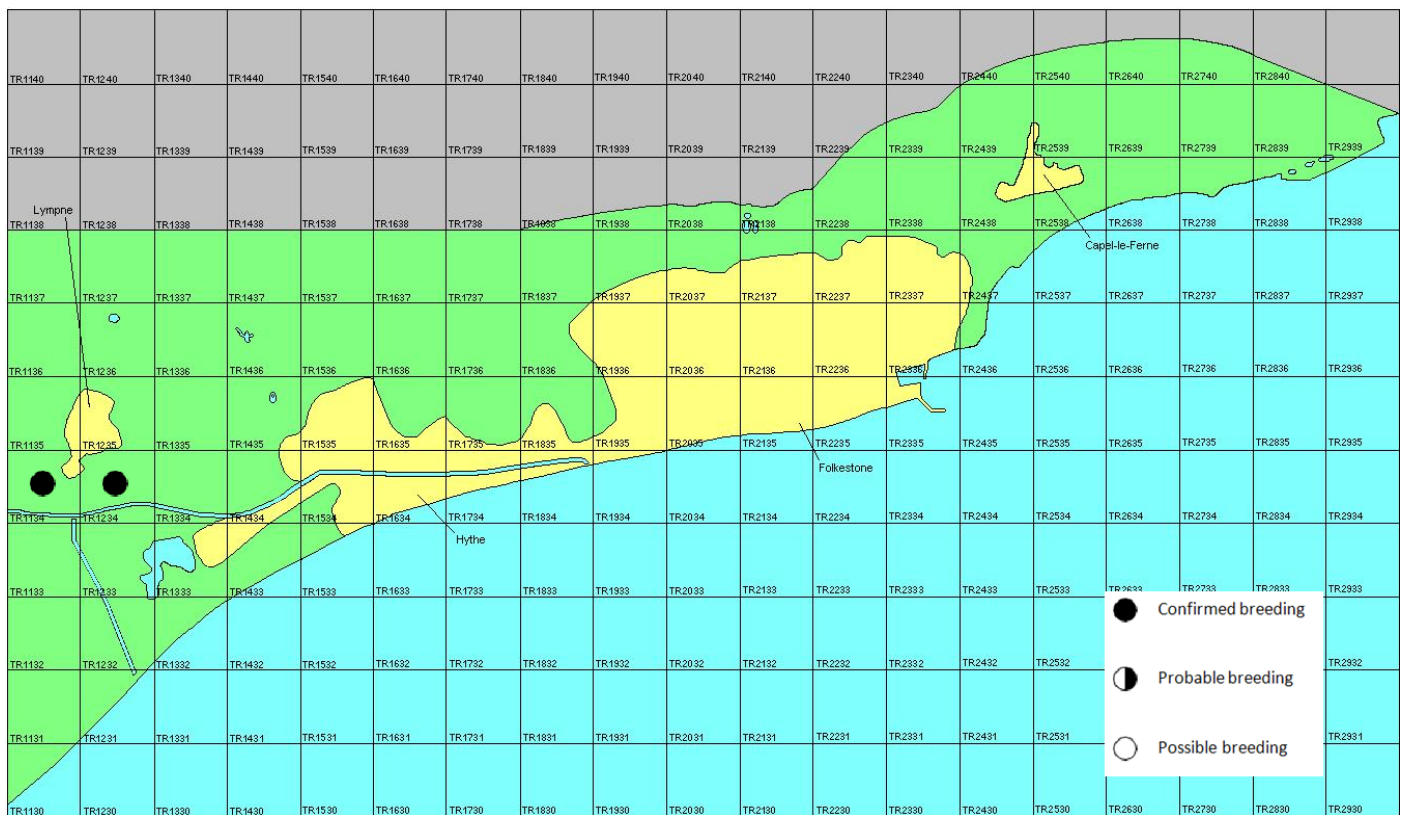

# Grey Heron

*Ardea cinerea*

Category A

Breeding resident and passage migrant

A widespread resident and partial migrant in Kent.

The full species account will follow but the breeding and wintering distribution maps based on the 2007 – 2012 BTO / KOS atlas are provided below.

Grey Heron at Botolph's Bridge (Brian Harper)

The distribution of breeding records recorded in the BTO/KOS Atlas (2007 – 2012) is shown in figure 1.

Figure 1: Breeding distribution of Grey Heron at Folkestone and Hythe by 1km square

The distribution of winter records recorded in the BTO/KOS Atlas (2007 – 2012) is shown in figure 2.

Figure 2: Wintering distribution of Grey Heron at Folkestone and Hythe by 1km square