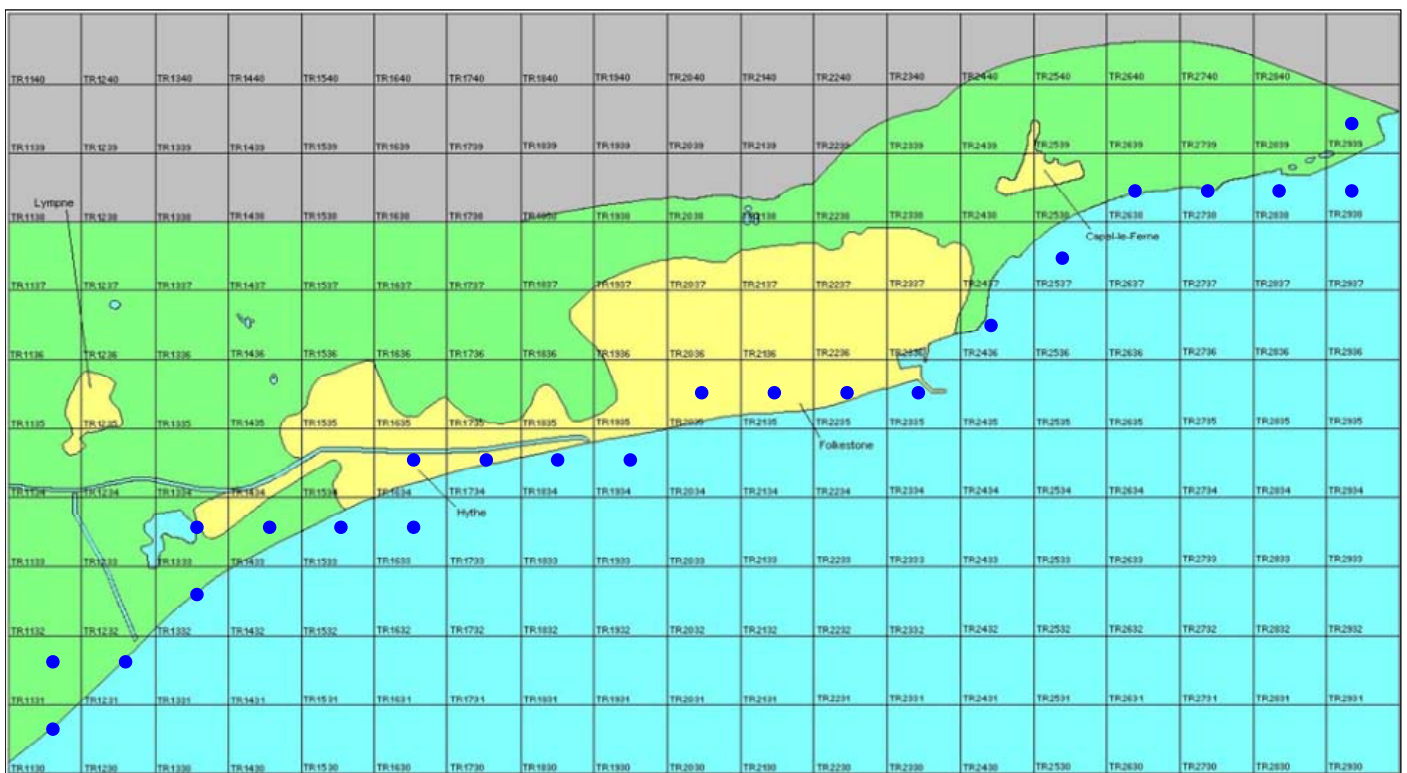

Red-throated Diver

Gavia stellata

Category A

Winter visitor and passage migrant

A regular passage migrant and common winter visitor to coasts in Kent, scarce inland and in summer.

The full species account will follow but the breeding and wintering distribution maps based on the 2007 – 2012 BTO / KOS atlas are provided below.

Red-throated Diver at Hythe (Brian Harper)

The distribution of winter records recorded in the BTO/KOS Atlas (2007 – 2012) is shown in figure 1.

Figure 1: Wintering distribution of Red-throated Diver at Folkestone and Hythe by 1km square