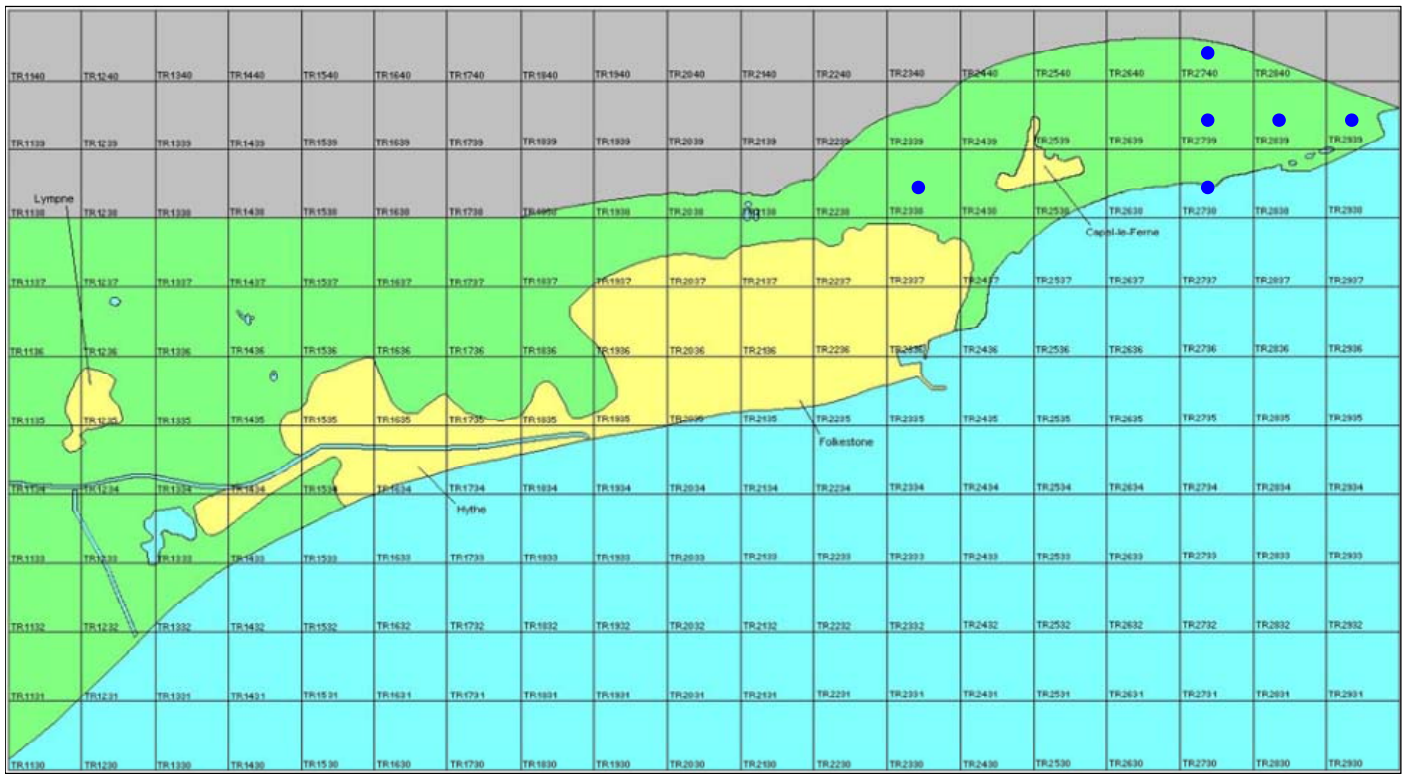

Grey Partridge

Perdix perdix

Category A

Breeding resident

A once widespread resident species in Kent, which has declined considerably over recent years, recorded mainly from coastal areas.

The full species account will follow but the breeding and wintering distribution maps based on the 2007 – 2012 BTO / KOS atlas are provided below.

The distribution of winter records recorded in the BTO/KOS Atlas (2007 – 2012) is shown in figure 2.

Figure 2: Wintering distribution of Grey Partridge at Folkestone and Hythe by 1km square