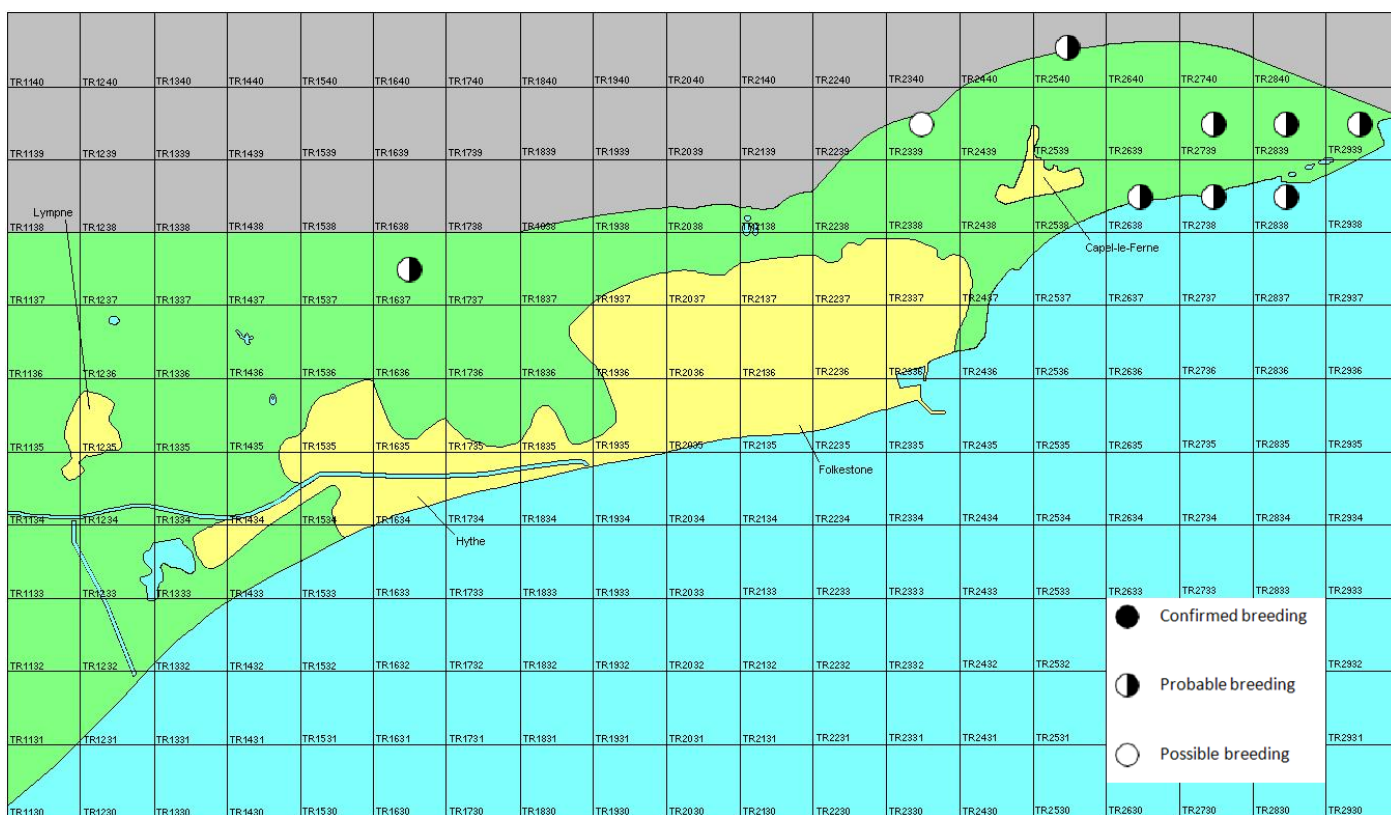

Grey Partridge

Perdix perdix

Category A

Breeding resident

A once widespread resident species in Kent, which has declined considerably over recent years, recorded mainly from coastal areas.

The full species account will follow but the breeding and wintering distribution maps based on the 2007 – 2012 BTO / KOS atlas are provided below.

Grey Partridge at Abbotscliffe (Ian Roberts)

The distribution of breeding records recorded in the BTO/KOS Atlas (2007 – 2012) is shown in figure 1.

Figure 1: Breeding distribution of Grey Partridge at Folkestone and Hythe by 1km square

The distribution of winter records recorded in the BTO/KOS Atlas (2007 – 2012) is shown in figure 2.

Figure 2: Wintering distribution of Grey Partridge at Folkestone and Hythe by 1km square