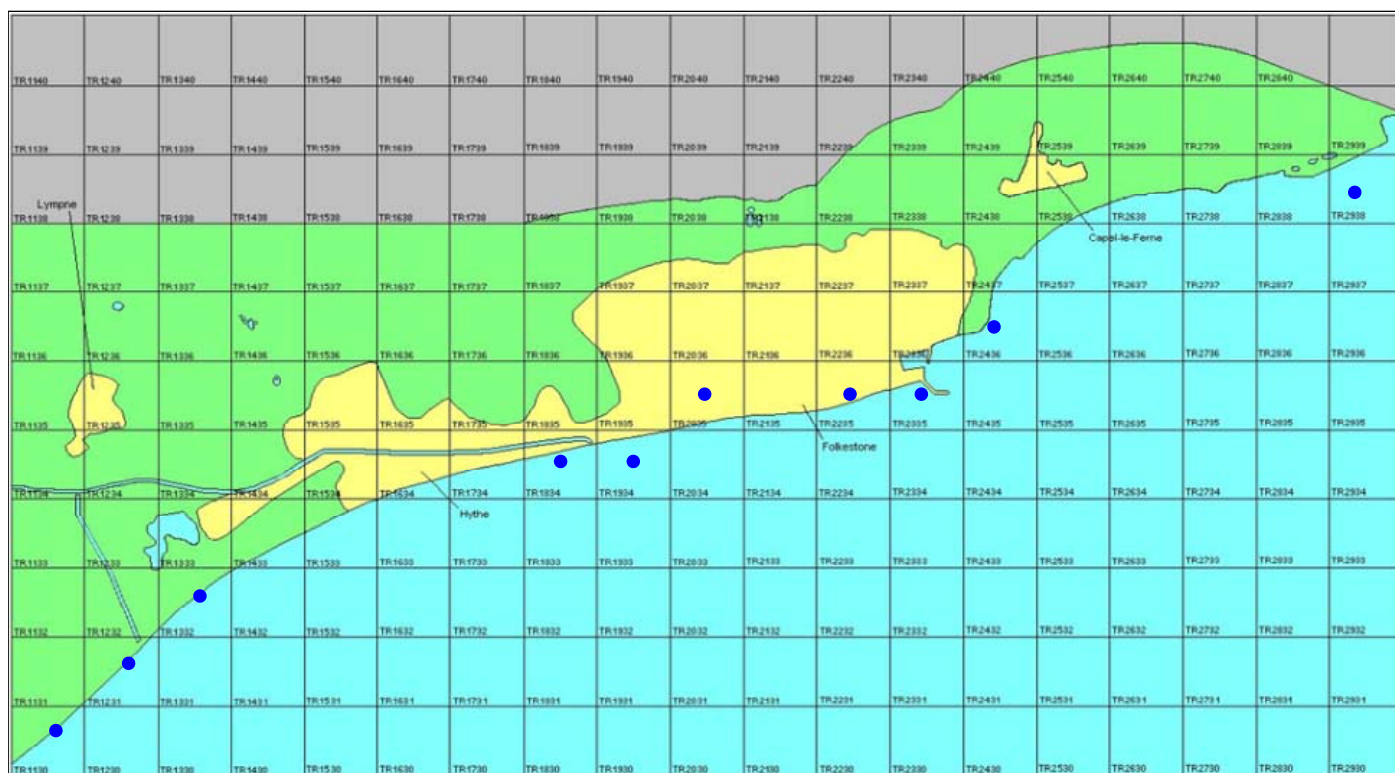

Red-breasted Merganser

Mergus serrator

Category A

Winter visitor and passage migrant

A passage migrant and winter visitor to Kent, with occasional summer records, uncommon inland.

The full species account will follow but the breeding and wintering distribution maps based on the 2007 – 2012 BTO / KOS atlas are provided below.

Red-breasted Merganser at Seabrook (Ian Roberts)

The distribution of winter records recorded in the BTO/KOS Atlas (2007 – 2012) is shown in figure 1.

Figure 1: Wintering distribution of Red-breasted Merganser at Folkestone and Hythe by 1km square