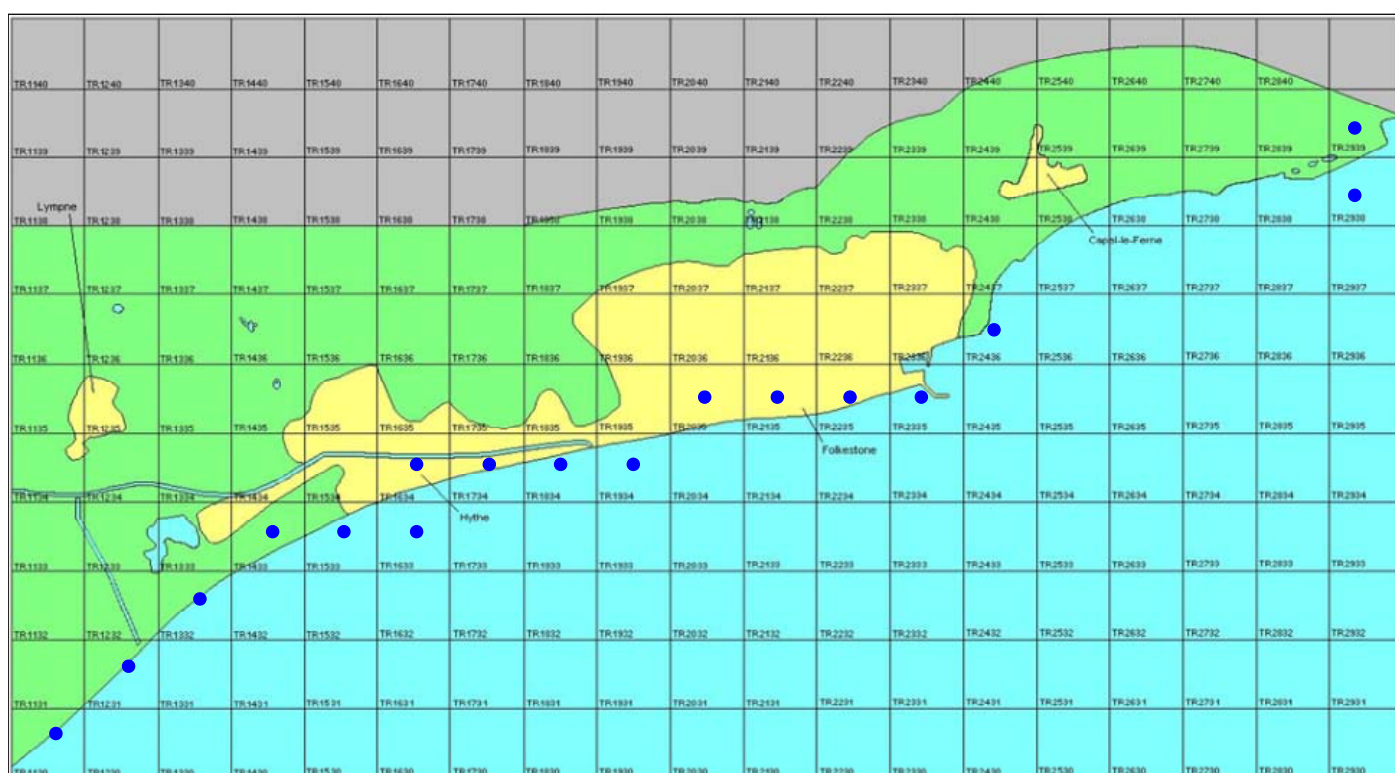

Common Scoter

Melanitta nigra

Category A

Non-breeding summer visitor, winter visitor and passage migrant

A common passage migrant, winter visitor and non-breeding summer visitor to Kent, which is uncommon inland.

The full species account will follow but the breeding and wintering distribution maps based on the 2007 – 2012 BTO / KOS atlas are provided below.

Common Scoters at Hythe (Ian Roberts)

The distribution of winter records recorded in the BTO/KOS Atlas (2007 – 2012) is shown in figure 1.

Figure 1: Wintering distribution of Common Scoter at Folkestone and Hythe by 1km square