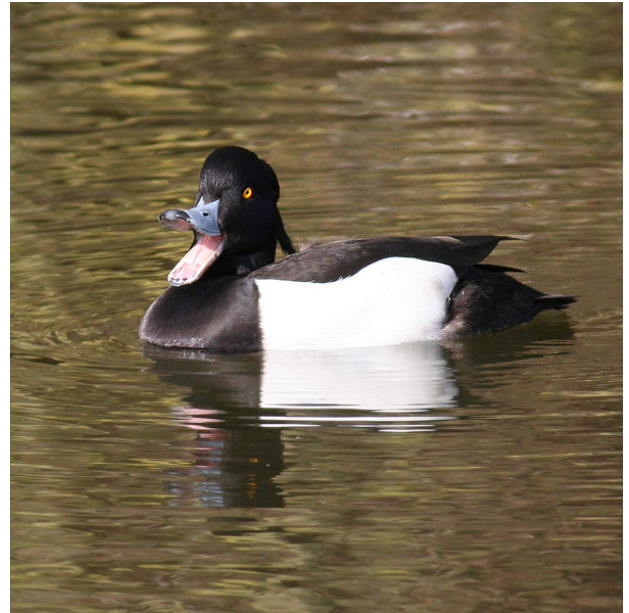

# Tufted Duck

*Aythya fuligula*

Category A

Breeding resident, winter visitor and passage migrant

A regular breeding species on suitable waters in Kent, which is also a passage migrant and widespread winter visitor.

The full species account will follow but the breeding and wintering distribution maps based on the 2007 – 2012 BTO / KOS atlas are provided below.

Tufted Duck at Seabrook (Brian Harper)

The distribution of winter records recorded in the BTO/KOS Atlas (2007 – 2012) is shown in figure 1.