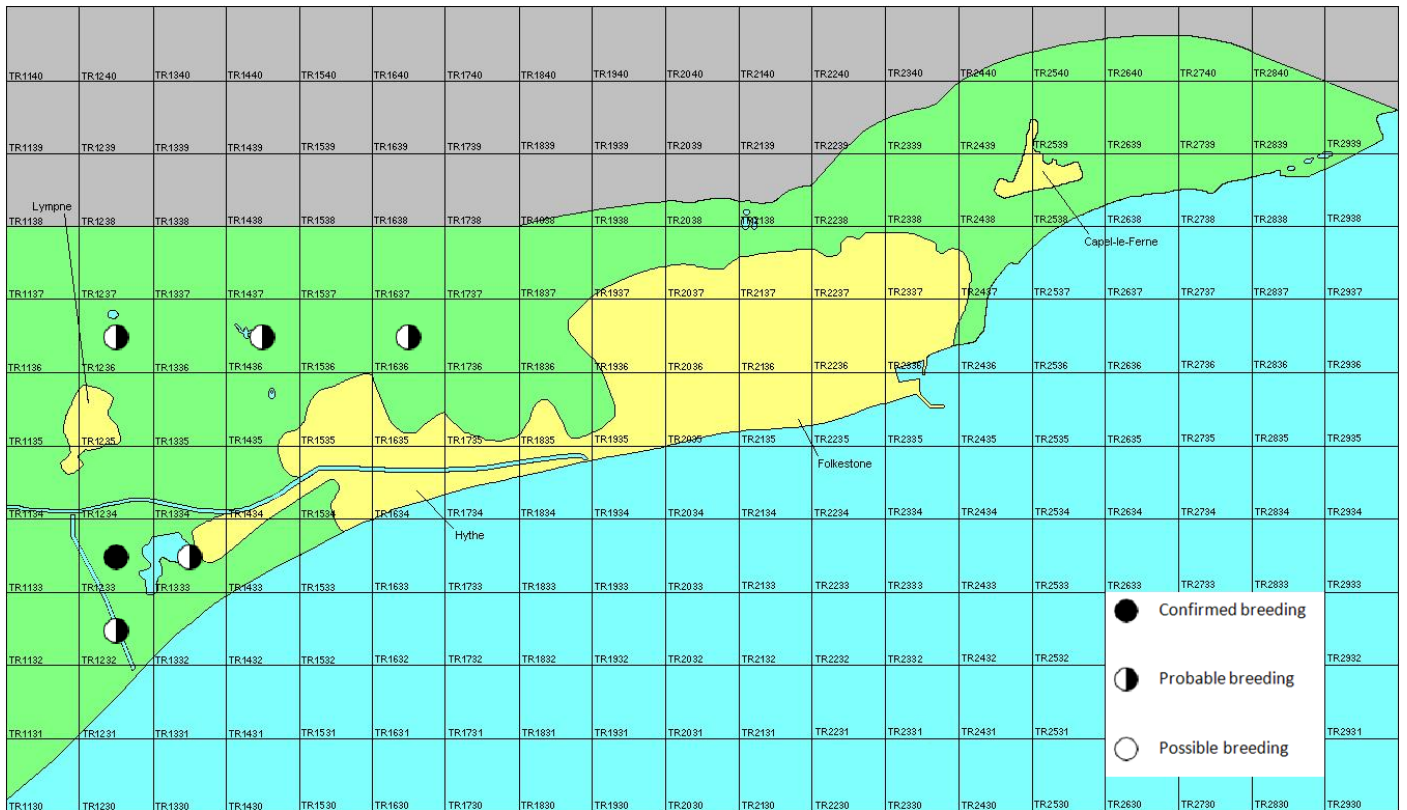

# Tufted Duck

*Aythya fuligula*

Category A

Breeding resident, winter visitor and passage migrant

A regular breeding species on suitable waters in Kent, which is also a passage migrant and widespread winter visitor.

The full species account will follow but the breeding and wintering distribution maps based on the 2007 – 2012 BTO / KOS atlas are provided below.

Tufted Duck at Seabrook (Brian Harper)

The distribution of winter records recorded in the BTO/KOS Atlas (2007 – 2012) is shown in figure 1.

Figure 1: Breeding distribution of Tufted Duck at Folkestone and Hythe by 1km square

The distribution of winter records recorded in the BTO/KOS Atlas (2007 – 2012) is shown in figure 2.

Figure 2: Wintering distribution of Tufted Duck at Folkestone and Hythe by 1km square