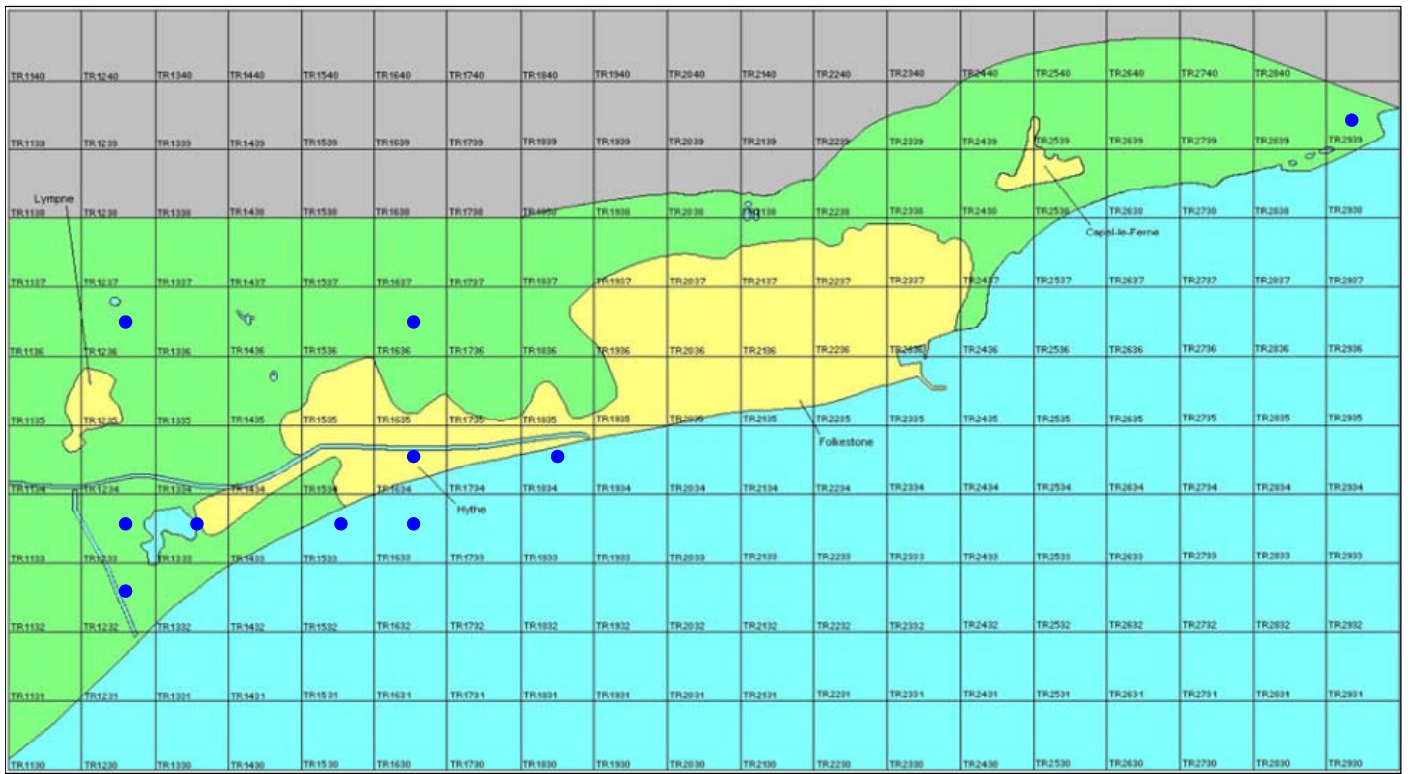

# Tufted Duck

*Aythya fuligula*

Category A

Breeding resident, winter visitor and passage migrant

A regular breeding species on suitable waters in Kent, which is also a passage migrant and widespread winter visitor.

The full species account will follow but the breeding and wintering distribution maps based on the 2007 – 2012 BTO / KOS atlas are provided below.

Tufted Duck at Seabrook (Brian Harper)

The distribution of winter records recorded in the BTO/KOS Atlas (2007 – 2012) is shown in figure 1.

Figure 1: Breeding distribution of Tufted Duck at Folkestone and Hythe by 1km square

The distribution of winter records recorded in the BTO/KOS Atlas (2007 – 2012) is shown in figure 2.

Figure 2: Wintering distribution of Tufted Duck at Folkestone and Hythe by 1km square